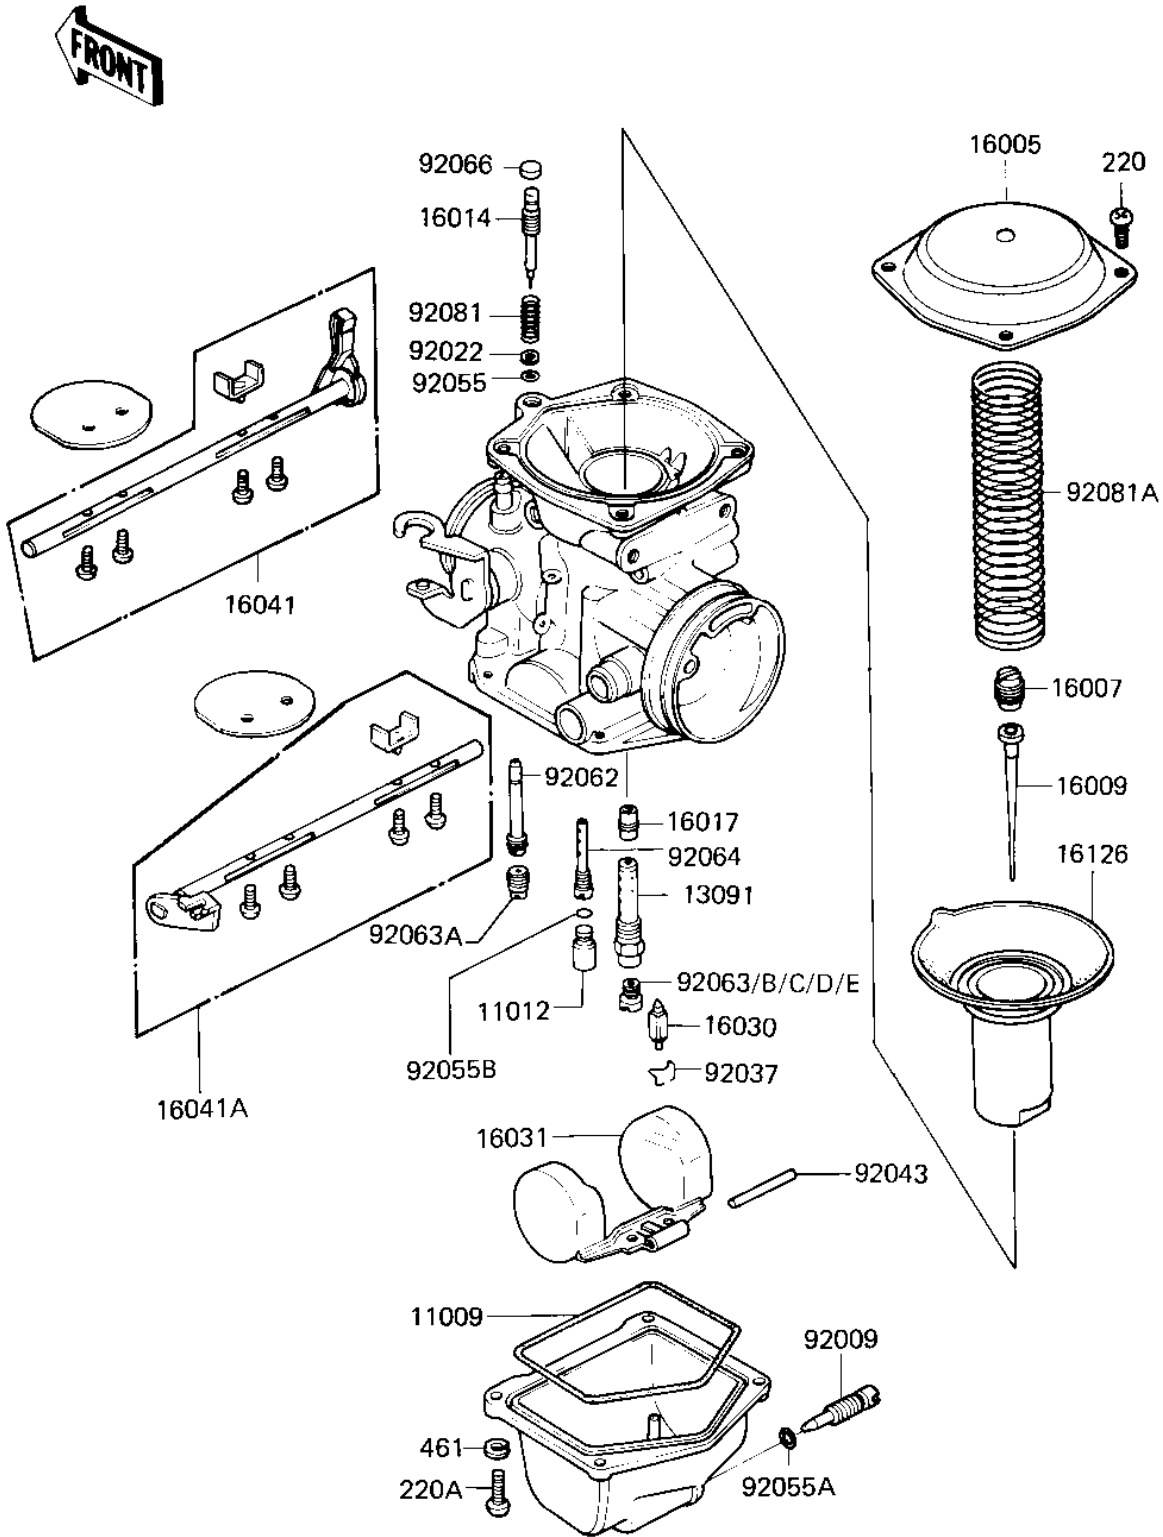

1981 KZ750-E2 PARTS DIAGRAM

CARBURETOR PARTS ('81 -'82 KZ750-E2/E3)

E1612-0002

1981 KZ750-E2 PARTS LIST

CARBURETOR PARTS ('81 -'82 KZ750-E2/E3)

ITEM NAME	PART NUMBER	QUANTITY
"O" RING,FLOAT BALL (Ref # 11009)	16019-024	4
CAP,POLYESTER (Ref # 11012)	11012-1128	4
HOLDER,NEEDLE JET (Ref # 13091)	13091-1050	4
TOP,MIXING CHAMBER (Ref # 16005)	16005-1012	4
SCREW,NEEDLE SET (Ref # 16007)	16007-1022	4
JET NEEDLE,#N01A (Ref # 16009)	16009-1062	4
SCREW,PILOT ADJUST (Ref # 16014)	16014-1011	4
NEEDLE JET (Ref # 16017)	16017-1059	4
FLOAT VALVE (Ref # 16030)	16030-1007	4
FLOAT (Ref # 16031)	16031-1001	4
SHAFT,CHOKE,L.H (Ref # 16041)	16041-1022	1
SHAFT,CHOKE (Ref # 16041A)	16041-1023	1
VALVE,VACUUM (Ref # 16126)	16126-1039	4
SCREW,DRAIN (Ref # 92009)	92009-1095	4
WASHER,PLAIN (Ref # 92022)	92022-1003	4
CLIP,FLOAT VALVE (Ref # 92037)	16044-007	4
FLOAT PIN (Ref # 92043)	92043-1002	4
O RING,PILOT ADJ (Ref # 92055)	92055-1002	4
"O" RING,DRAIN SCREW (Ref # 92055A)	92055-1053	4
"O" RING (Ref # 92055B)	92055-1088	4
NOZZLE,MAIN (Ref # 92062)	92062-1011	4
MAIN JET,2ND,#125 (Ref # 92063)	92063-1069	4
MAIN JET,PRI,#62 (Ref # 92063A)	92063-1070	4
MAIN JET,2ND,#120 (Ref # 92063B)	92063-1072	4
MAIN JET,2ND,#122 (Ref # 92063C)	92063-1073	4
MAIN JET,2ND,#128 (Ref # 92063D)	92063-1074	4
MAIN JET,2ND,#130 (Ref # 92063E)	92063-1075	4
PILOT JET,#35 (Ref # 92064)	92064-1001	4
PLUG,PILOT SCREW (Ref # 92066)	92066-1051	4

1981 KZ750-E2 PARTS LIST

CARBURETOR PARTS ('81 -'82 KZ750-E2/E3)

ITEM NAME	PART NUMBER	QUANTITY
SPRING,PIROT ADJ SCRW (Ref # 92081)	92081-1002	4
SPRING,VACUUM VALVE (Ref # 92081A)	92081-1412	4
SCREW PAN HEAD 4X8 (Ref # 220)	220B0408	16
SCREW-PAN-CRROSS,4X12 (Ref # 220A)	220B0412	16
WASHER SPRING 4MM (Ref # 461)	461F0400	16