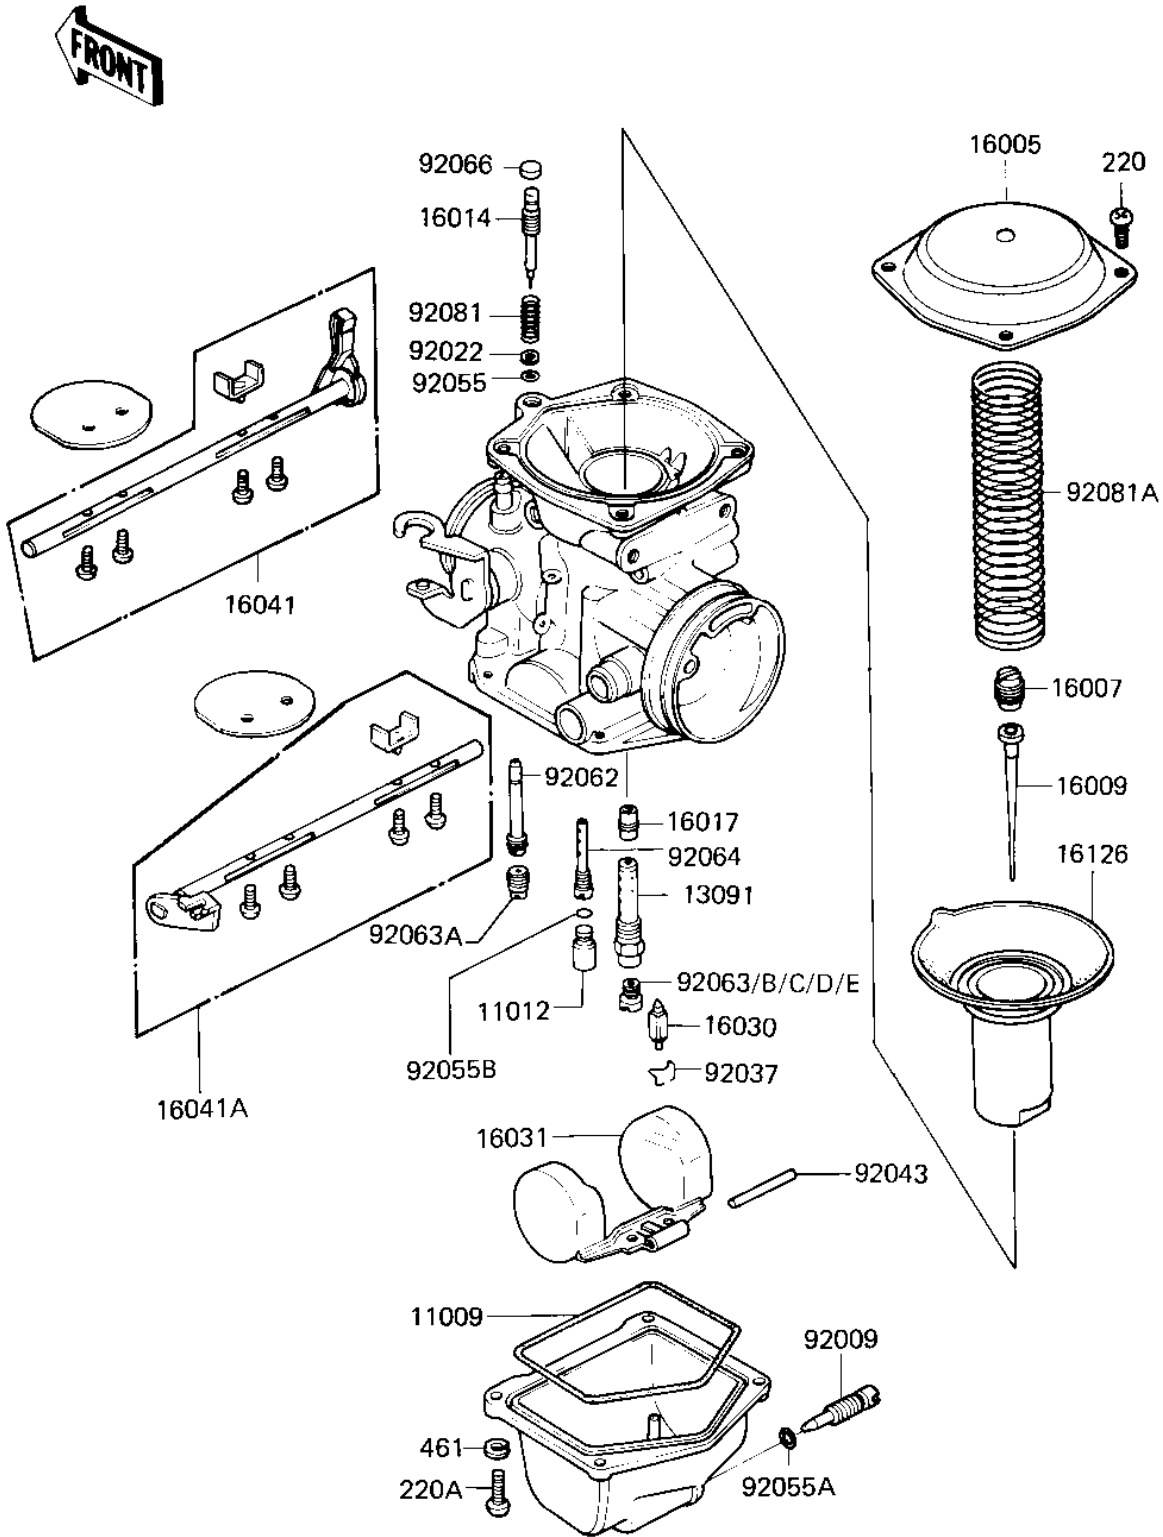

1982 KZ750-E3 PARTS DIAGRAM

CARBURETOR PARTS ('81 -'82 KZ750-E2/E3)

E1612-0002

1982 KZ750-E3 PARTS LIST

CARBURETOR PARTS ('81 -'82 KZ750-E2/E3)

| ITEM NAME | PART NUMBER | QUANTITY |
|-------------------------------------|-------------|----------|
| "O" RING,FLOAT BALL (Ref # 11009) | 16019-024 | 4 |
| CAP,POLYESTER (Ref # 11012) | 11012-1128 | 4 |
| HOLDER,NEEDLE JET (Ref # 13091) | 13091-1050 | 4 |
| TOP,MIXING CHAMBER (Ref # 16005) | 16005-1012 | 4 |
| SCREW,NEEDLE SET (Ref # 16007) | 16007-1022 | 4 |
| JET NEEDLE,#N01A (Ref # 16009) | 16009-1062 | 4 |
| SCREW,PILOT ADJUST (Ref # 16014) | 16014-1011 | 4 |
| NEEDLE JET (Ref # 16017) | 16017-1059 | 4 |
| FLOAT VALVE (Ref # 16030) | 16030-1007 | 4 |
| FLOAT (Ref # 16031) | 16031-1001 | 4 |
| SHAFT,CHOKE,L.H (Ref # 16041) | 16041-1022 | 1 |
| SHAFT,CHOKE (Ref # 16041A) | 16041-1023 | 1 |
| VALVE,VACUUM (Ref # 16126) | 16126-1039 | 4 |
| SCREW,DRAIN (Ref # 92009) | 92009-1095 | 4 |
| WASHER,PLAIN (Ref # 92022) | 92022-1003 | 4 |
| CLIP,FLOAT VALVE (Ref # 92037) | 16044-007 | 4 |
| FLOAT PIN (Ref # 92043) | 92043-1002 | 4 |
| O RING,PILOT ADJ (Ref # 92055) | 92055-1002 | 4 |
| "O" RING,DRAIN SCREW (Ref # 92055A) | 92055-1053 | 4 |
| "O" RING (Ref # 92055B) | 92055-1088 | 4 |
| NOZZLE,MAIN (Ref # 92062) | 92062-1011 | 4 |
| MAIN JET,2ND,#125 (Ref # 92063) | 92063-1069 | 4 |
| MAIN JET,PRI,#62 (Ref # 92063A) | 92063-1070 | 4 |
| MAIN JET,2ND,#120 (Ref # 92063B) | 92063-1072 | 4 |
| MAIN JET,2ND,#122 (Ref # 92063C) | 92063-1073 | 4 |
| MAIN JET,2ND,#128 (Ref # 92063D) | 92063-1074 | 4 |
| MAIN JET,2ND,#130 (Ref # 92063E) | 92063-1075 | 4 |
| PILOT JET,#35 (Ref # 92064) | 92064-1001 | 4 |
| PLUG,PILOT SCREW (Ref # 92066) | 92066-1051 | 4 |