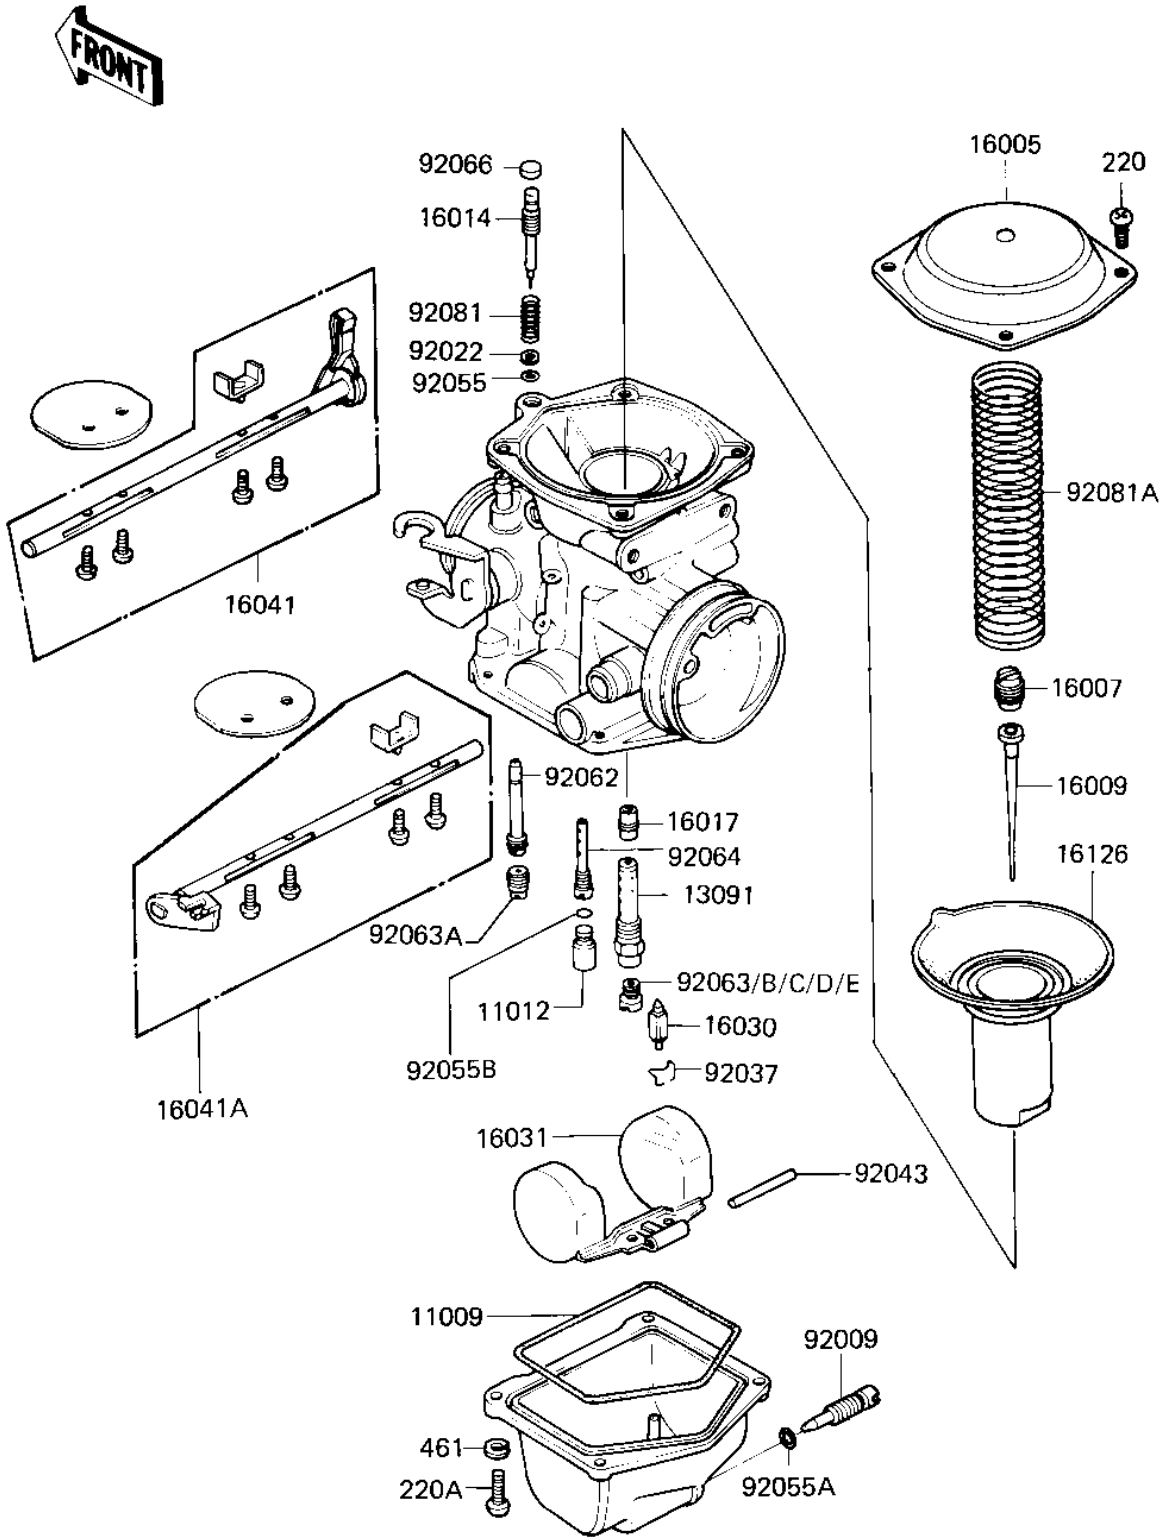

# 1982 KZ750-E3 PARTS DIAGRAM

CARBURETOR PARTS ('81 -'82 KZ750-E2/E3)

E1612-0002

# 1982 KZ750-E3 PARTS LIST

## CARBURETOR PARTS ('81 -'82 KZ750-E2/E3)

ITEM NAME	PART NUMBER	QUANTITY
"O" RING,FLOAT BALL (Ref # 11009)	16019-024	4
CAP,POLYESTER (Ref # 11012)	11012-1128	4
HOLDER,NEEDLE JET (Ref # 13091)	13091-1050	4
TOP,MIXING CHAMBER (Ref # 16005)	16005-1012	4
SCREW,NEEDLE SET (Ref # 16007)	16007-1022	4
JET NEEDLE,#N01A (Ref # 16009)	16009-1062	4
SCREW,PILOT ADJUST (Ref # 16014)	16014-1011	4
NEEDLE JET (Ref # 16017)	16017-1059	4
FLOAT VALVE (Ref # 16030)	16030-1007	4
FLOAT (Ref # 16031)	16031-1001	4
SHAFT,CHOKE,L.H (Ref # 16041)	16041-1022	1
SHAFT,CHOKE (Ref # 16041A)	16041-1023	1
VALVE,VACUUM (Ref # 16126)	16126-1039	4
SCREW,DRAIN (Ref # 92009)	92009-1095	4
WASHER,PLAIN (Ref # 92022)	92022-1003	4
CLIP,FLOAT VALVE (Ref # 92037)	16044-007	4
FLOAT PIN (Ref # 92043)	92043-1002	4
O RING,PILOT ADJ (Ref # 92055)	92055-1002	4
"O" RING,DRAIN SCREW (Ref # 92055A)	92055-1053	4
"O" RING (Ref # 92055B)	92055-1088	4
NOZZLE,MAIN (Ref # 92062)	92062-1011	4
MAIN JET,2ND,#125 (Ref # 92063)	92063-1069	4
MAIN JET,PRI,#62 (Ref # 92063A)	92063-1070	4
MAIN JET,2ND,#120 (Ref # 92063B)	92063-1072	4
MAIN JET,2ND,#122 (Ref # 92063C)	92063-1073	4
MAIN JET,2ND,#128 (Ref # 92063D)	92063-1074	4
MAIN JET,2ND,#130 (Ref # 92063E)	92063-1075	4
PILOT JET,#35 (Ref # 92064)	92064-1001	4
PLUG,PILOT SCREW (Ref # 92066)	92066-1051	4

# 1982 KZ750-E3 PARTS LIST

CARBURETOR PARTS ('81 -'82 KZ750-E2/E3)

ITEM NAME	PART NUMBER	QUANTITY
SPRING,PIROT ADJ SCRW (Ref # 92081)	92081-1002	4
SPRING,VACUUM VALVE (Ref # 92081A)	92081-1412	4
SCREW PAN HEAD 4X8 (Ref # 220)	220B0408	16
SCREW-PAN-CRROSS,4X12 (Ref # 220A)	220B0412	16
WASHER SPRING 4MM (Ref # 461)	461F0400	16