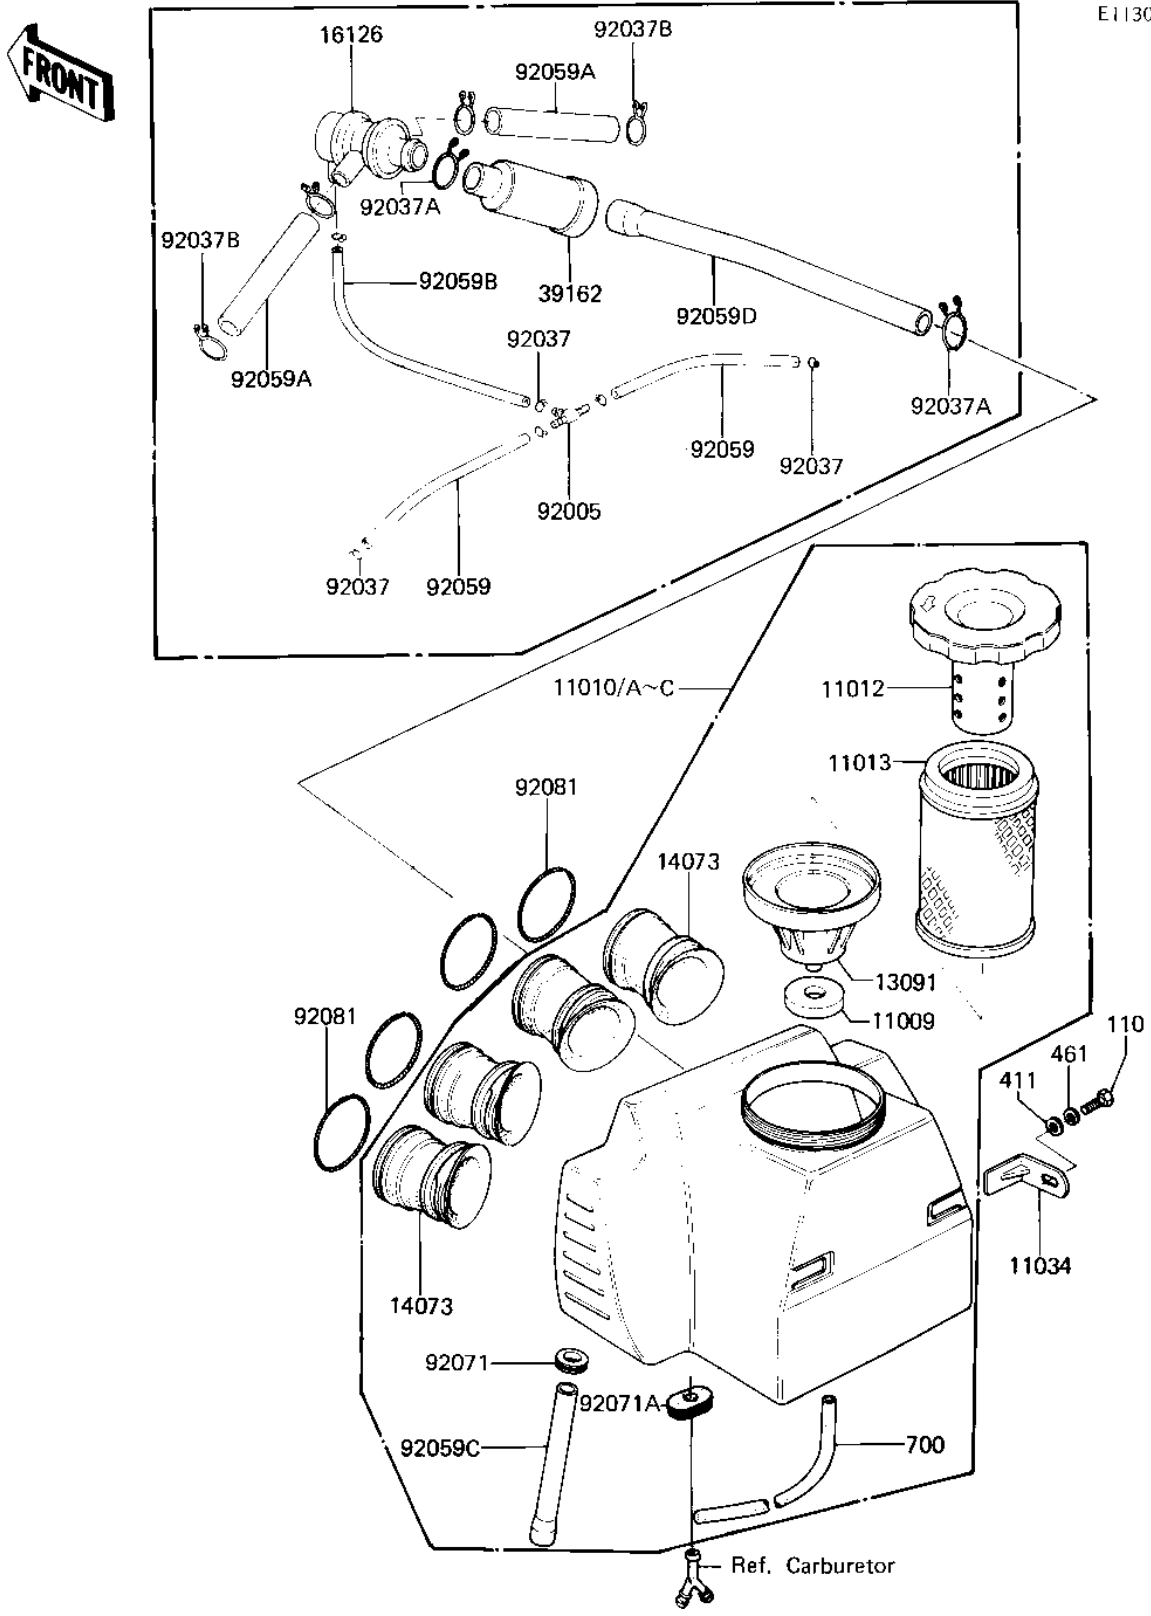

1981 KZ750-E2 PARTS DIAGRAM

AIR CLEANER ('81 -'82 KZ750-E2/E3)

E1130-0040

1981 KZ750-E2 PARTS LIST

AIR CLEANER ('81 -'82 KZ750-E2/E3)

ITEM NAME	PART NUMBER	QUANTITY
GASKET,HOLDER (Ref # 11009)	11039-003	1
FILTER-ASSY-AIR (Ref # 11010)	11010-1090	1
FILTER-ASSY-AIR (Canada) (Ref # 11010A)	11010-1091	1
FILTER-ASSY-AIR (Ref # 11010B)	11010-1137	1
*** N.L.A.*** (Canada) (Ref # 11010C)	11010-1108	1
CAP,AIR CLEANER (Ref # 11012)	11012-069	1
ELEMENT,AIR CLNR (Ref # 11013)	11013-1025	1
BRACKET,AIR CLEANER (Ref # 11034)	32070-038	2
HOLDER,INLET PIPE (Ref # 13091)	11033-006	1
INLET DUCT (Ref # 14073)	14073-1032	4
VALVE ASSY,AIR SWITCH (Ref # 16126)	16126-1005	1
SILENCER (Ref # 39162)	39162-1003	1
FITTING,TUBE (Ref # 92005)	92005-1017	1
CLAMP-PIPE (Ref # 92037)	92037-072	6
CLAMP (Ref # 92037A)	92037-1076	2
CLAMP,BREATHER TUBE (Ref # 92037B)	92037-213	4
TUBE,VACUUM,LONG (Ref # 92059)	92059-1162	2
TUBE,14X20X100 (Ref # 92059A)	92059-1042	2
TUBE,4X9X290 (Ref # 92059B)	92059-1043	1
TUBE,11X26X135 (Ref # 92059C)	92059-1137	1
TUBE,14X20X290 (Ref # 92059D)	92059-1138	1
GROMMET (Ref # 92071)	92071-1027	1
GROMMET,AIR FILTER (Ref # 92071A)	92071-1034	2
SPRING (Ref # 92081)	92081-1177	4
BOLT-UPSET,6X12 (Ref # 110)	112G0612	2
WASHER PLAIN 6MM (Ref # 411)	411B0600	2
WASHER SPRING 6MM (Ref # 461)	461F0600	2
TUBE,VINYL,6X200 (Ref # 700)	700Q06200	1