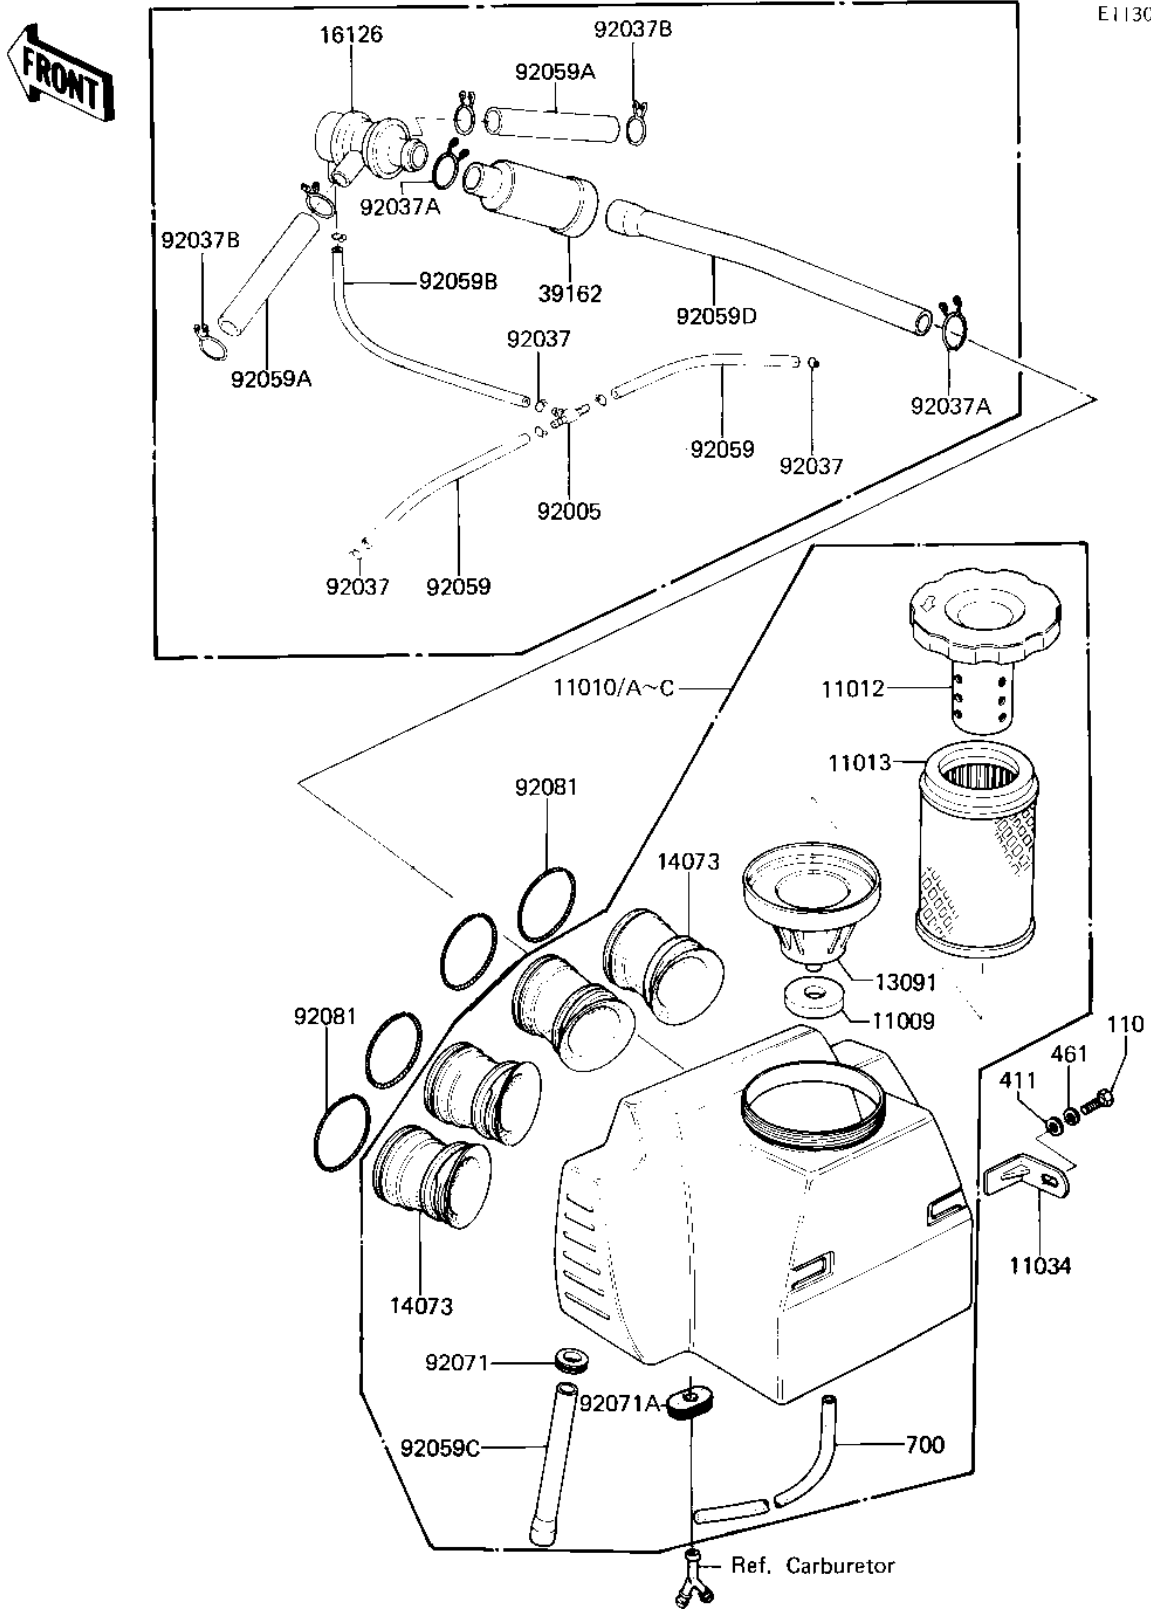

1982 KZ750-E3 PARTS DIAGRAM

AIR CLEANER ('81 -'82 KZ750-E2/E3)

E1130-0040

1982 KZ750-E3 PARTS LIST

AIR CLEANER ('81 -'82 KZ750-E2/E3)

ITEM NAME	PART NUMBER	QUANTITY
GASKET,HOLDER (Ref # 11009)	11039-003	1
CAP,AIR CLEANER (Ref # 11012)	11012-069	1
ELEMENT,AIR CLNR (Ref # 11013)	11013-1025	1
BRACKET,AIR CLEANER (Ref # 11034)	32070-038	2
HOLDER,INLET PIPE (Ref # 13091)	11033-006	1
INLET DUCT (Ref # 14073)	14073-1032	4
VALVE ASSY,AIR SWITCH (Ref # 16126)	16126-1005	1
SILENCER (Ref # 39162)	39162-1003	1
FITTING,TUBE (Ref # 92005)	92005-1017	1
CLAMP-PIPE (Ref # 92037)	92037-072	6
CLAMP (Ref # 92037A)	92037-1076	2
CLAMP,BREATHER TUBE (Ref # 92037B)	92037-213	4
TUBE,VACUUM,LONG (Ref # 92059)	92059-1162	2
TUBE,14X20X100 (Ref # 92059A)	92059-1042	2
TUBE,4X9X290 (Ref # 92059B)	92059-1043	1
TUBE,11X26X135 (Ref # 92059C)	92059-1137	1
TUBE,14X20X290 (Ref # 92059D)	92059-1138	1
GROMMET (Ref # 92071)	92071-1027	1
SPRING (Ref # 92081)	92081-1177	4
BOLT-UPSET,6X12 (Ref # 110)	112G0612	2
WASHER PLAIN 6MM (Ref # 411)	411B0600	2
WASHER SPRING 6MM (Ref # 461)	461F0600	2
TUBE,VINYL,6X200 (Ref # 700)	700Q06200	1