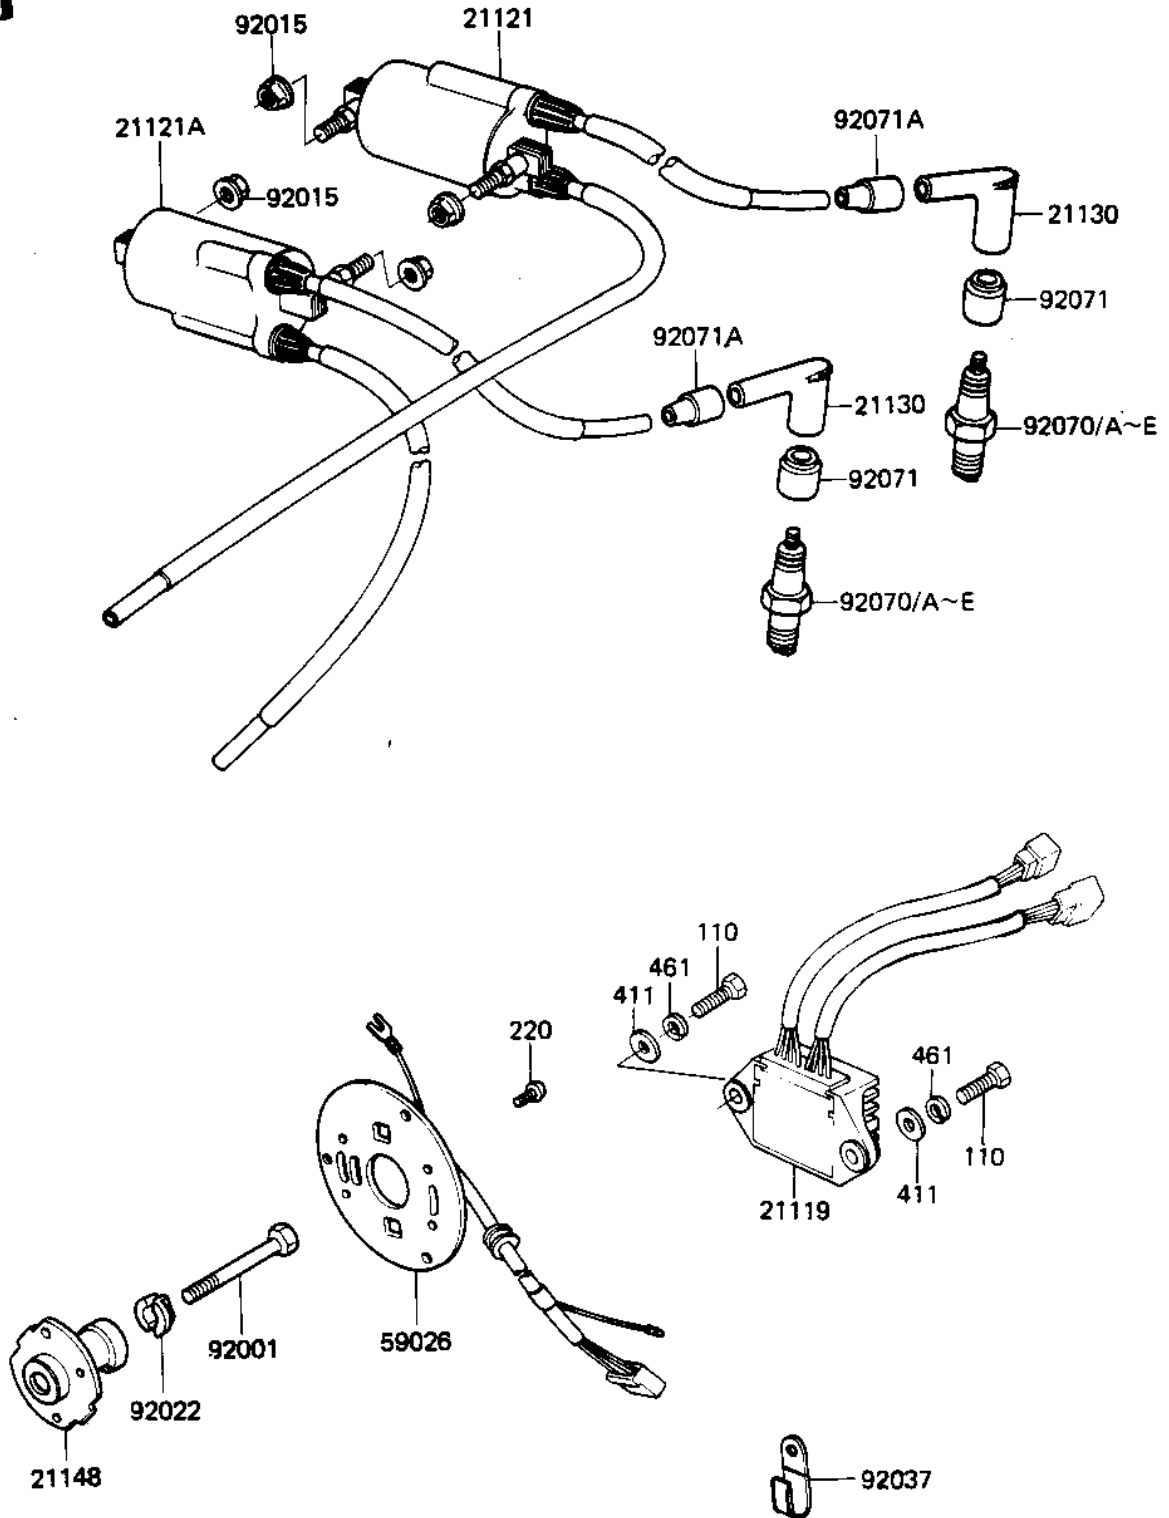

1982 KZ750-E3 PARTS DIAGRAM

IGNITION ('81 -'82 KZ750-E2/E3)

E1830-0003

1982 KZ750-E3 PARTS LIST

IGNITION ('81 -'82 KZ750-E2/E3)

ITEM NAME	PART NUMBER	QUANTITY
IGNITER (Ref # 21119)	21119-1040	1
COIL,IGNITION #1.#4 (Ref # 21121)	21121-1027	1
COIL,IGNITION #2.#3 (Ref # 21121A)	21121-1028	1
CAP-SPARK PLUG,RTFM20 (Ref # 21130)	21130-1007	4
ADVANCER,AUTO TIMING (Ref # 21148)	21148-1013	1
COIL,PULSING (Ref # 59026)	59026-1007	1
BOLT-8X63 (Ref # 92001)	92001-1397	1
NUT-6MM (Ref # 92015)	92015-1078	4
WASHER,SPARK ADVANCER (Ref # 92022)	92022-244	1
CLAMP,WIRING HARNESS (Ref # 92037)	21126-008	2
SPARK PLUG B7ES (Ref # 92070)	B7ES	4
SPARK PLUG B8ES (Ref # 92070A)	B8ES	4
SPARK PLUG BR8ES (Ref # 92070D)	BR8ES	4
GROMMET-PLUG CAP,A (Ref # 92071)	21131-004	4
GROMMET,SPARK PLG CAP (Ref # 92071A)	21132-005	4
BOLT-UPSET (Ref # 110)	112G0618	2
SCREW PAN HEAD 5X12 (Ref # 220)	220B0512	3
WASHER PLAIN 6MM (Ref # 411)	411B0600	2
WASHER SPRING 6MM (Ref # 461)	461F0600	2