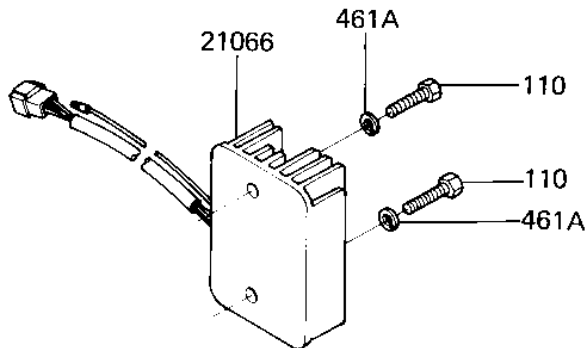

1981 KZ750-E2 PARTS DIAGRAM

GENERATOR/REGULATOR ('81-'82 KZ750-E2/E)

E1810-0004

1981 KZ750-E2 PARTS LIST

GENERATOR/REGULATOR ('81 -'82 KZ750-E2/E

ITEM NAME	PART NUMBER	QUANTITY
STATOR (Ref # 21003)	21003-1083	1
FLYWHEEL,MAGNETO (Ref # 21050)	21050-1015	1
REGULATOR,VOLTAGE (Ref # 21066)	21066-1008	1
BOLT,10X40 (Ref # 92001)	92001-1201	1
CLAMP,WIRING HARNESS (Ref # 92037)	21126-008	1
CLAMP,GENERATOR WIRE (Ref # 92037A)	92037-1122	1
BOLT-UPSET (Ref # 110)	112G0625	2
BOLT-SOCKET,5X30 (Ref # 120)	120P0530	3
SCREW PAN HEAD 5X12 (Ref # 220)	220B0512	2
WASHER SPRING 5MM (Ref # 461)	461F0500	2
WASHER SPRING 6MM (Ref # 461A)	461F0600	2