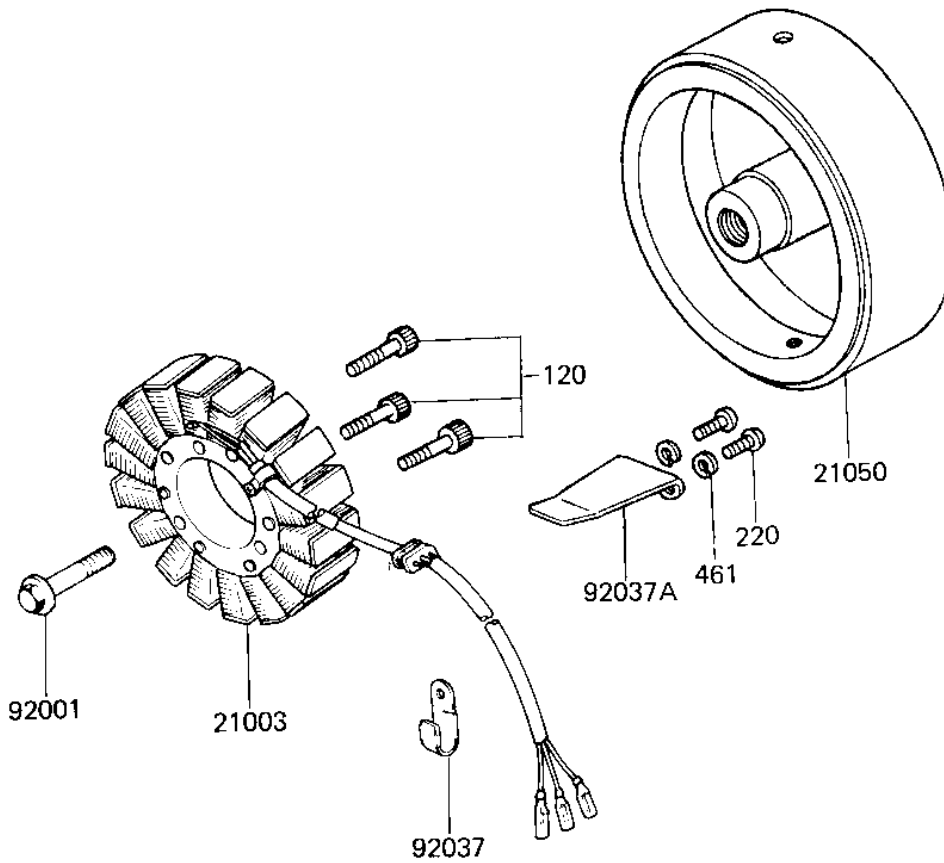

1981 KZ750-E2 PARTS DIAGRAM

GENERATOR/REGULATOR ('81-'82 KZ750-E2/E)

E1810-0004

1981 KZ750-E2 PARTS LIST

GENERATOR/REGULATOR ('81 -'82 KZ750-E2/E

ITEM NAME	PART NUMBER	QUANTITY
STATOR (Ref # 21003)	21003-1083	1
FLYWHEEL,MAGNETO (Ref # 21050)	21050-1015	1
REGULATOR,VOLTAGE (Ref # 21066)	21066-1008	1
BOLT,10X40 (Ref # 92001)	92001-1201	1
CLAMP,WIRING HARNESS (Ref # 92037)	21126-008	1
CLAMP,GENERATOR WIRE (Ref # 92037A)	92037-1122	1
BOLT-UPSET (Ref # 110)	112G0625	2
BOLT-SOCKET,5X30 (Ref # 120)	120P0530	3
SCREW PAN HEAD 5X12 (Ref # 220)	220B0512	2
WASHER SPRING 5MM (Ref # 461)	461F0500	2
WASHER SPRING 6MM (Ref # 461A)	461F0600	2