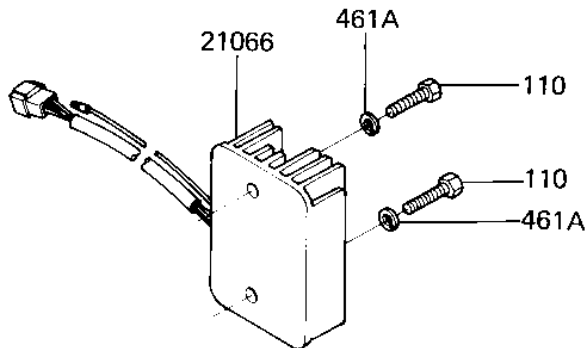

1981 KZ750-E2 PARTS DIAGRAM

GENERATOR/REGULATOR ('81-'82 KZ750-E2/E)

E1810-0004

1981 KZ750-E2 PARTS LIST

GENERATOR/REGULATOR ('81 -'82 KZ750-E2/E

ITEM NAME	PART NUMBER	QUANTITY
STATOR (Ref # 21003)	21003-1083	1
FLYWHEEL,MAGNETO (Ref # 21050)	21050-1015	1
REGULATOR,VOLTAGE (Ref # 21066)	21066-1008	1
BOLT,10X40 (Ref # 92001)	92001-1201	1
CLAMP,WIRING HARNESS (Ref # 92037)	21126-008	1
CLAMP,GENERATOR WIRE (Ref # 92037A)	92037-1122	1
BOLT-UPSET (Ref # 110)	112G0625	2
BOLT-SOCKET,5X30 (Ref # 120)	120P0530	3
SCREW PAN HEAD 5X12 (Ref # 220)	220B0512	2
WASHER SPRING 5MM (Ref # 461)	461F0500	2
WASHER SPRING 6MM (Ref # 461A)	461F0600	2