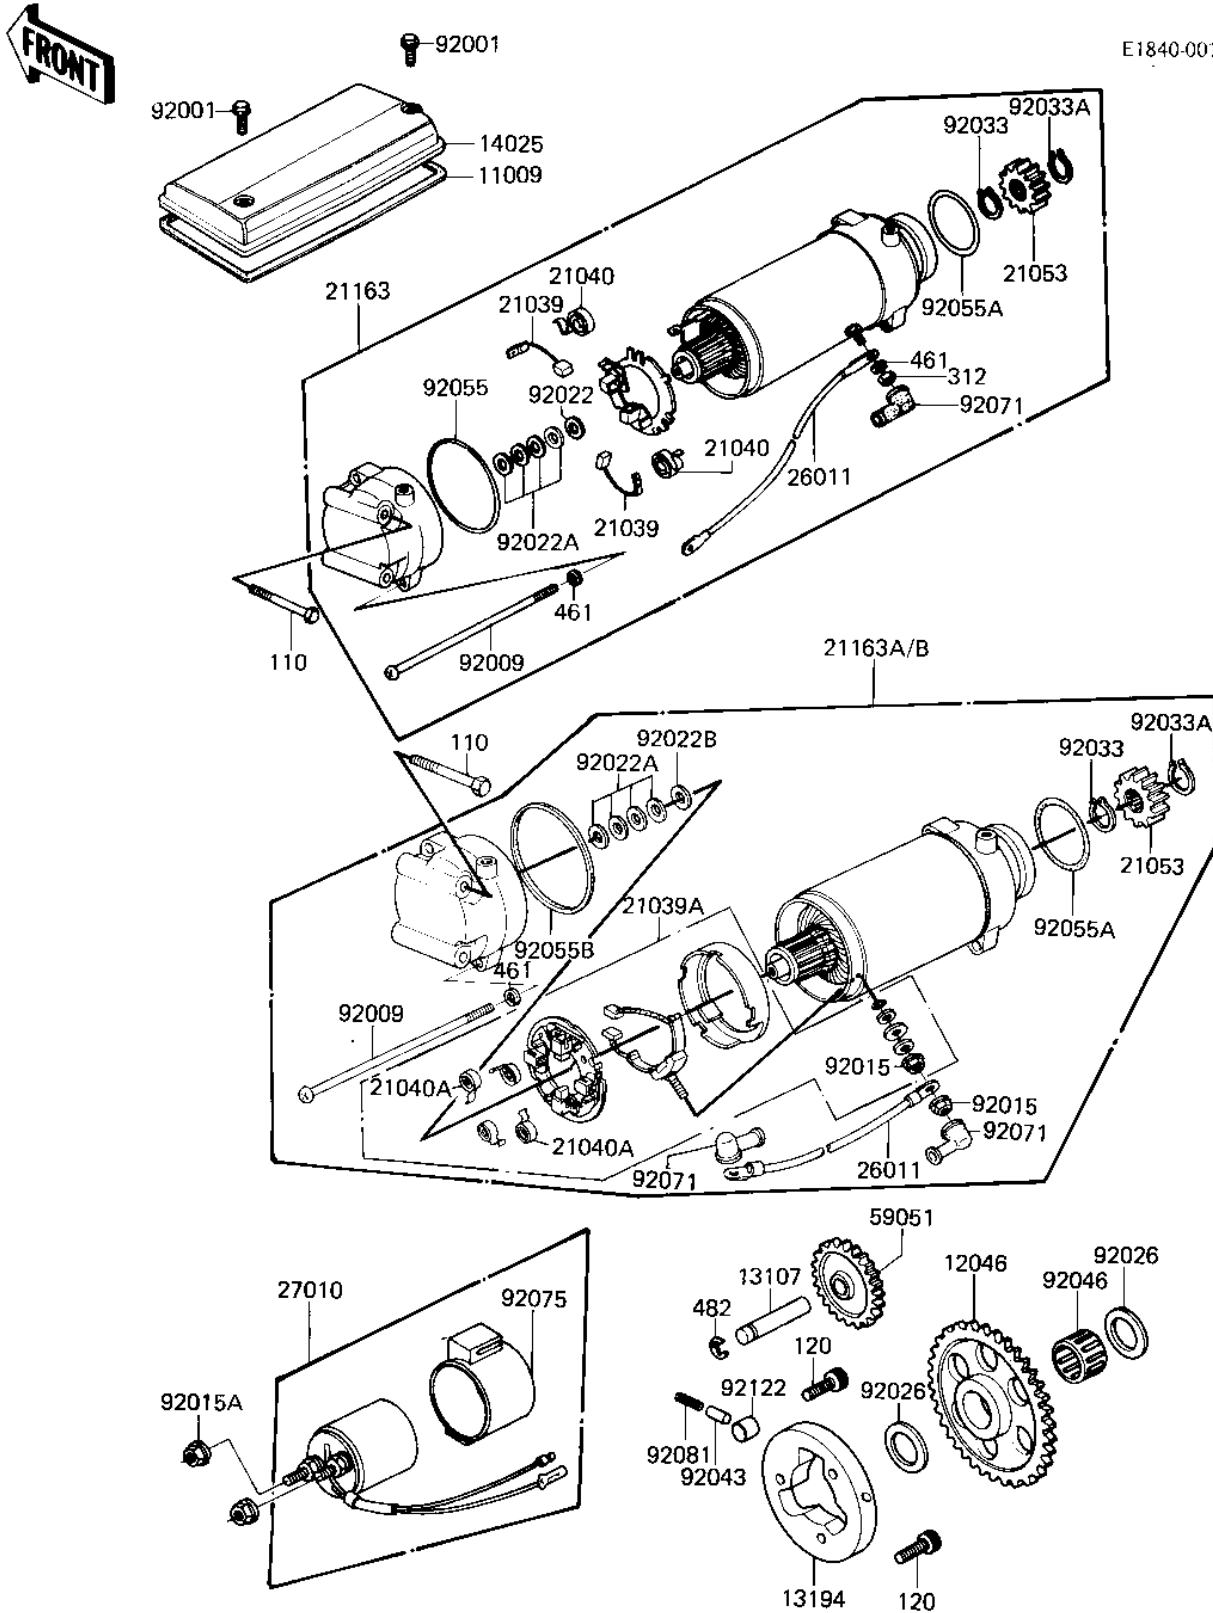

1981 KZ750-E2 PARTS DIAGRAM

STARTER MOTOR/STARTER CLUTCH ('81-'82 K)

E1840-0014

1981 KZ750-E2 PARTS LIST

STARTER MOTOR/STARTER CLUTCH ('81 -'82 K

ITEM NAME	PART NUMBER	QUANTITY
GASKET,STARTER COVER (Ref # 11009)	21166-003	1
SPROCKET,STARTER,58T (Ref # 12046)	12046-1032	1
SHAFT,IDLE GEAR (Ref # 13107)	21143-003	1
CLUTCH-ASSY-ONEWAY (Ref # 13194)	13193-1012	1
COVER,STARTER (Ref # 14025)	21165-003	1
CARBON BRUSH (Ref # 21039)	21039-003	2
BRUSH,CARBON (Ref # 21039A)	21039-1053	1
SPRING,CARBON BRUSH (Ref # 21040)	21040-003	2
SPRING-BRUSH (Ref # 21040A)	21040-1003	4
PINION,STARTER (Ref # 21053)	21053-004	1
STARTER-ELECTRIC (Ref # 21163)	21163-1190	1
STARTER-ELECTRIC (Ref # 21163B)	21163-1190	1
WIRE,STARTER MOTOR (Ref # 26011)	26011-1081	1
SWITCH ASSY,MAGNETIC (Ref # 27010)	21164-005	1
GEAR,IDLE,29T (Ref # 59051)	21167-004	1
BOLT,6X10 (Ref # 92001)	92001-1151	2
SCREW,PAN HEAD,6X130 (Ref # 92009)	21099-006	2
NUT-6MM (Ref # 92015)	92015-1078	2
NUT,LOCK 6MM (Ref # 92015A)	92017-014	2
WASHER,THRUST,1.6T (Ref # 92022)	21025-010	1
WASHER,THRUST,0.2T (Ref # 92022A)	21025-011	4
WASHER,THRUST,0.8T (Ref # 92022B)	92022-1132	1
SPACER,25X36X3.2 (Ref # 92026)	92026-1025	2
CIRCLIP (Ref # 92033)	92033-034	1
CIRCLIP,13M/M (Ref # 92033A)	92033-037	1
PIN (Ref # 92043)	92043-087	3
BRG,NEEDLE,K253017 (Ref # 92046)	92046-056	1
"O" RING,62MM (Ref # 92055)	21027-006	1
"O" RING,40M/M (Ref # 92055A)	21027-008	1

1981 KZ750-E2 PARTS LIST

STARTER MOTOR/STARTER CLUTCH ('81 -'82 K)

ITEM NAME	PART NUMBER	QUANTITY
"O" RING,STARTER MOTR (Ref # 92055B)	92055-1086	1
GROMMET,CORD (Ref # 92071)	21017-017	2
DAMPER MAG SWITCH SHK (Ref # 92075)	21064-002	1
SPRING (Ref # 92081)	92081-110	3
ROLLER (Ref # 92122)	92122-004	3
BOLT-UPSET (Ref # 110)	112G0660	2
BOLT,SOCKET,8X12 (Ref # 120)	120P0812	3
NUT 6MM (Ref # 312)	312B0600	2
WASHER SPRING 6MM (Ref # 461)	461F0600	3
CIRCLIP 12MM (Ref # 482)	482K0200	1