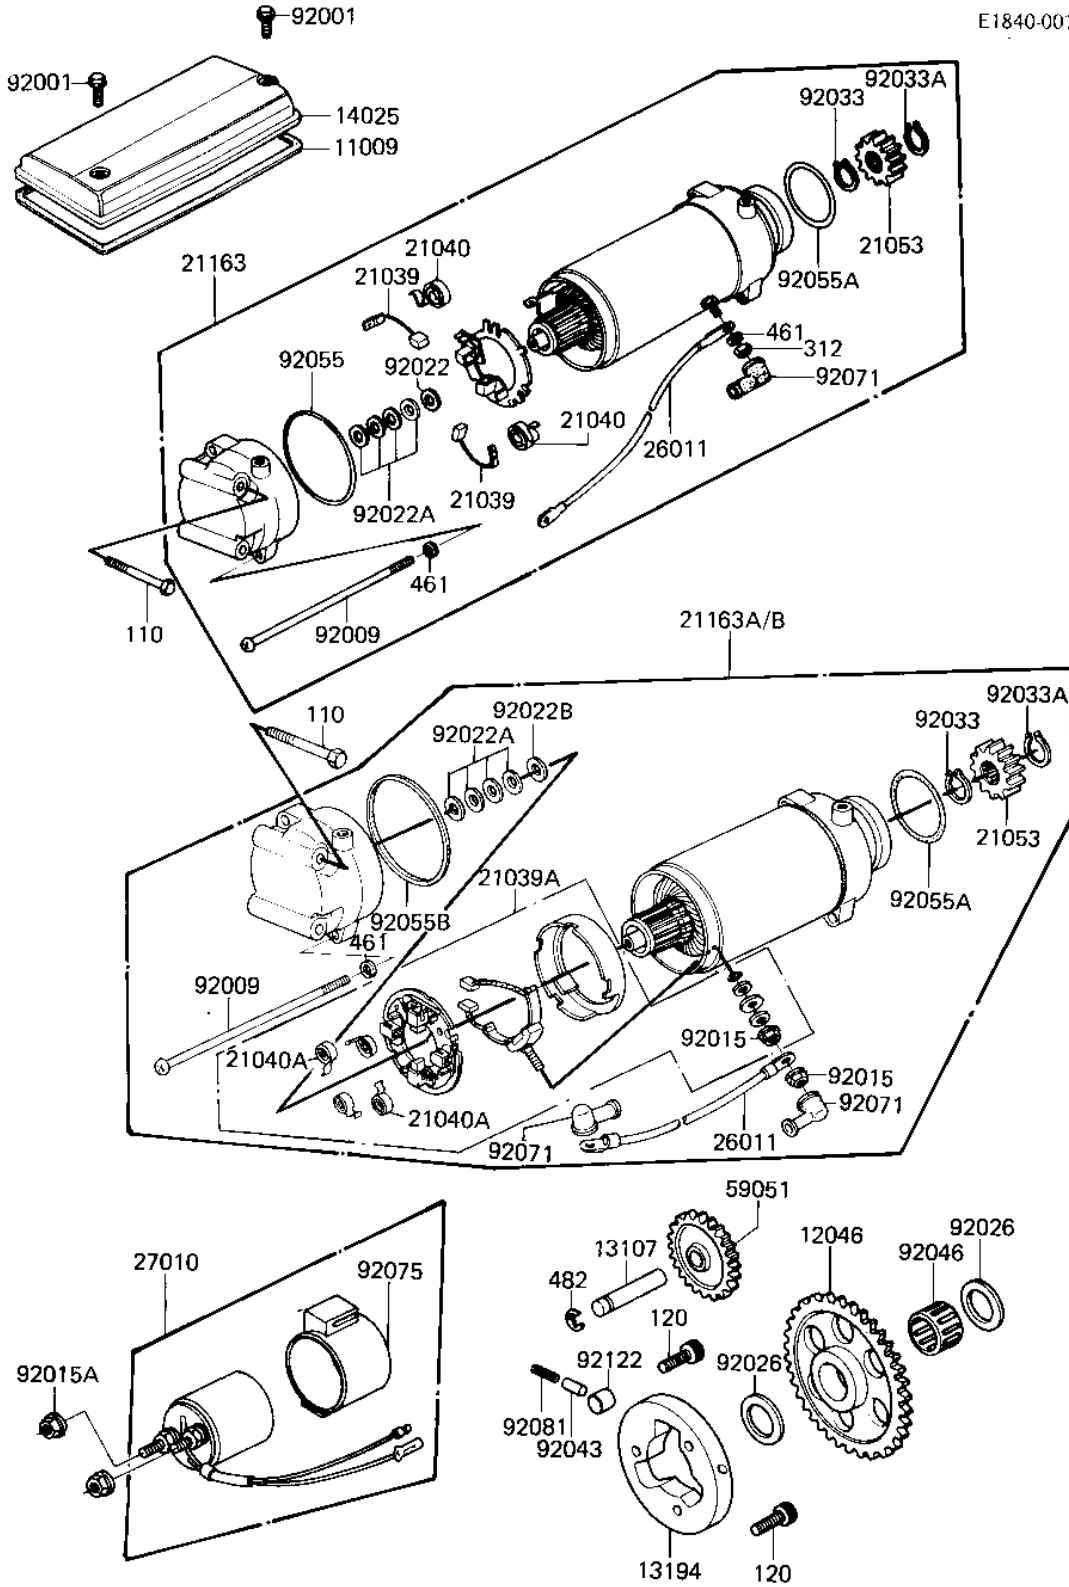

1982 KZ750-E3 PARTS DIAGRAM

STARTER MOTOR/STARTER CLUTCH ('81 -'82 K)

E1840-0014

1982 KZ750-E3 PARTS LIST

STARTER MOTOR/STARTER CLUTCH ('81 -'82 K

ITEM NAME	PART NUMBER	QUANTITY
GASKET,STARTER COVER (Ref # 11009)	21166-003	1
SPROCKET,STARTER,58T (Ref # 12046)	12046-1032	1
SHAFT,IDLE GEAR (Ref # 13107)	21143-003	1
CLUTCH-ASSY-ONEWAY (Ref # 13194)	13193-1012	1
COVER,STARTER (Ref # 14025)	21165-003	1
BRUSH,CARBON (Ref # 21039A)	21039-1053	1
SPRING-BRUSH (Ref # 21040A)	21040-1003	4
PINION,STARTER (Ref # 21053)	21053-004	1
STARTER-ELECTRIC (Ref # 21163A)	21163-1190	1
WIRE,STARTER MOTOR (Ref # 26011)	26011-1081	1
SWITCH ASSY,MAGNETIC (Ref # 27010)	21164-005	1
GEAR,IDLE,29T (Ref # 59051)	21167-004	1
BOLT,6X10 (Ref # 92001)	92001-1151	2
SCREW,PAN HEAD,6X130 (Ref # 92009)	21099-006	2
NUT-6MM (Ref # 92015)	92015-1078	2
NUT,LOCK 6MM (Ref # 92015A)	92017-014	2
WASHER,THRUST,0.2T (Ref # 92022A)	21025-011	4
WASHER,THRUST,0.8T (Ref # 92022B)	92022-1132	1
SPACER,25X36X3.2 (Ref # 92026)	92026-1025	2
CIRCLIP (Ref # 92033)	92033-034	1
CIRCLIP,13M/M (Ref # 92033A)	92033-037	1
PIN (Ref # 92043)	92043-087	3
BRG,NEEDLE,K253017 (Ref # 92046)	92046-056	1
"O" RING,40M/M (Ref # 92055A)	21027-008	1
"O" RING,STARTER MOTR (Ref # 92055B)	92055-1086	1
GROMMET,CORD (Ref # 92071)	21017-017	2
DAMPER MAG SWITCH SHK (Ref # 92075)	21064-002	1
SPRING (Ref # 92081)	92081-110	3
ROLLER (Ref # 92122)	92122-004	3

1982 KZ750-E3 PARTS LIST

STARTER MOTOR/STARTER CLUTCH ('81 -'82 K)

ITEM NAME	PART NUMBER	QUANTITY
BOLT-UPSET (Ref # 110)	112G0660	2
BOLT,SOCKET,8X12 (Ref # 120)	120P0812	3
WASHER SPRING 6MM (Ref # 461)	461F0600	2
CIRCLIP 12MM (Ref # 482)	482K0200	1