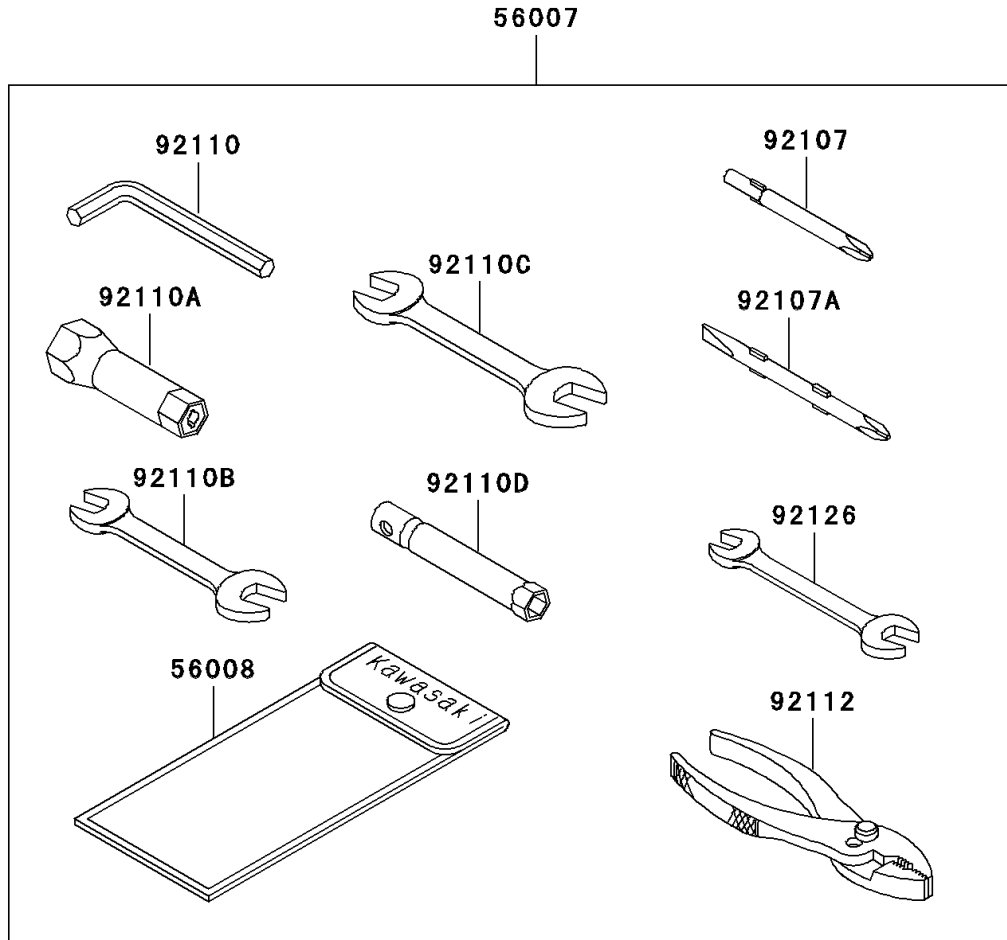

2000 Ultra 150 PARTS DIAGRAM

Owner's Tools

F3182

2000 Ultra 150 PARTS LIST

Owner's Tools

ITEM NAME	PART NUMBER	QUANTITY
CASE-ASSY,TOOL (Ref # 11021)	11021-3706	1
TOOL-KIT (Ref # 56007)	56007-3711	1
BAG,TOOL (Ref # 56008)	56008-006	1
GROMMET (Ref # 92071)	92071-3831	2
BAND,TOOL CASE (Ref # 92072)	92072-3842	1
GASKET-LIQUID,TUBE,100G,SILVER (Ref # 92104)	92104-002	AR
TOOL-DRIVER,#3PHILLIPS (Ref # 92107)	92107-005	1
TOOL-DRIVER,#2PHILLIPS&SLOT (Ref # 92107A)	92107-1051	1
TOOL-WRENCH,ALLEN,5MM (Ref # 92110)	92110-1015	1
TOOL-WRENCH,BOX,21MM (Ref # 92110A)	92110-1113	1
TOOL-WRENCH,OPEN END,10X12 (Ref # 92110B)	92110-1152	1
TOOL-WRENCH,OPEN END,14X17 (Ref # 92110C)	92110-1153	1
TOOL-WRENCH,BOX,10MM (Ref # 92110D)	92110-1156	1
TOOL-PLIERS (Ref # 92112)	92112-1001	1
TOOL-WRENCH,OPEN END,8X10 (Ref # 92126)	92126-004	1