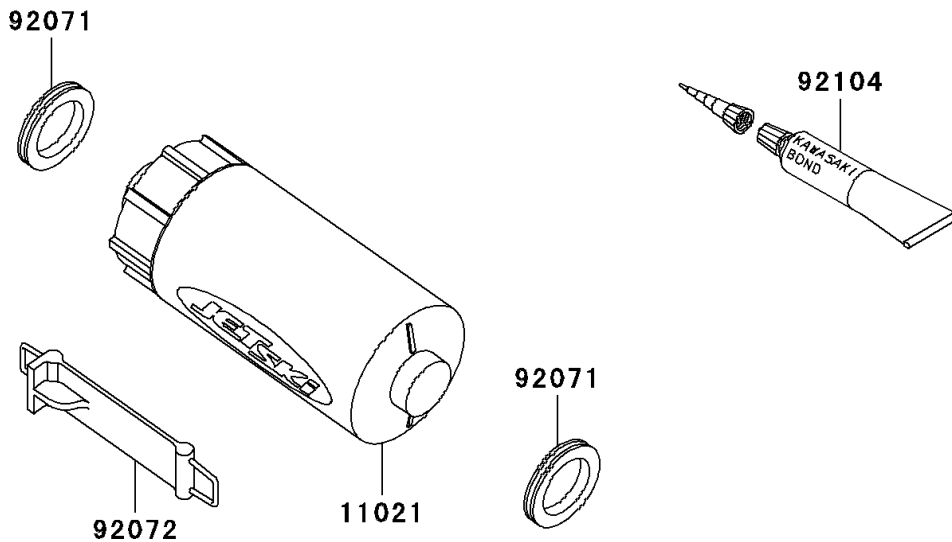

2000 Ultra 150 PARTS DIAGRAM

Owner's Tools

F3182

2000 Ultra 150 PARTS LIST

Owner's Tools

ITEM NAME	PART NUMBER	QUANTITY
CASE-ASSY,TOOL (Ref # 11021)	11021-3706	1
TOOL-KIT (Ref # 56007)	56007-3711	1
BAG,TOOL (Ref # 56008)	56008-006	1
GROMMET (Ref # 92071)	92071-3831	2
BAND,TOOL CASE (Ref # 92072)	92072-3842	1
GASKET-LIQUID,TUBE,100G,SILVER (Ref # 92104)	92104-002	AR
TOOL-DRIVER,#3PHILLIPS (Ref # 92107)	92107-005	1
TOOL-DRIVER,#2PHILLIPS&SLOT (Ref # 92107A)	92107-1051	1
TOOL-WRENCH,ALLEN,5MM (Ref # 92110)	92110-1015	1
TOOL-WRENCH,BOX,21MM (Ref # 92110A)	92110-1113	1
TOOL-WRENCH,OPEN END,10X12 (Ref # 92110B)	92110-1152	1
TOOL-WRENCH,OPEN END,14X17 (Ref # 92110C)	92110-1153	1
TOOL-WRENCH,BOX,10MM (Ref # 92110D)	92110-1156	1
TOOL-PLIERS (Ref # 92112)	92112-1001	1
TOOL-WRENCH,OPEN END,8X10 (Ref # 92126)	92126-004	1