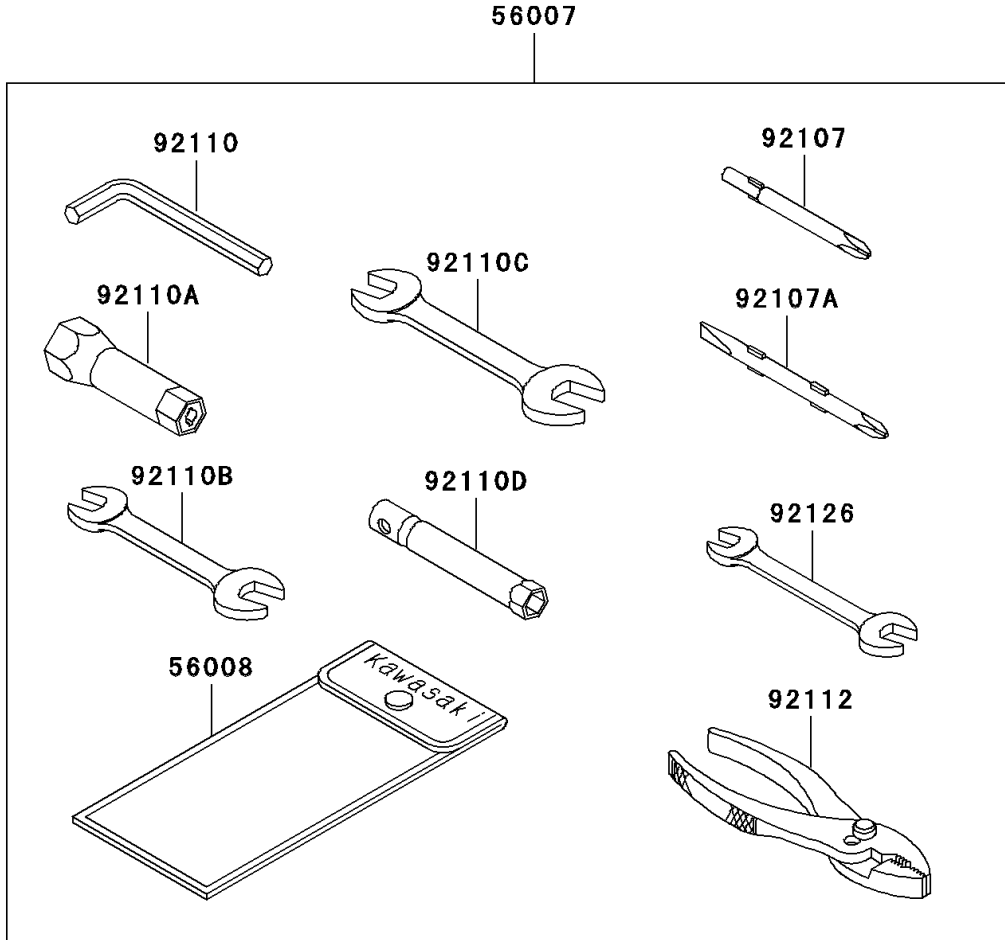

2001 Ultra 150 PARTS DIAGRAM

Owner's Tools

F3182

2001 Ultra 150 PARTS LIST

Owner's Tools

ITEM NAME	PART NUMBER	QUANTITY
CASE-ASSY,TOOL (Ref # 11021)	11021-3706	1
TOOL-KIT (Ref # 56007)	56007-3711	1
BAG,TOOL (Ref # 56008)	56008-006	1
GROMMET (Ref # 92071)	92071-3831	2
BAND,TOOL CASE (Ref # 92072)	92072-3842	1
GASKET-LIQUID,TUBE,100G,SILVER (Ref # 92104)	92104-002	AR
TOOL-DRIVER,#3PHILLIPS (Ref # 92107)	92107-005	1
TOOL-DRIVER,#2PHILLIPS&SLOT (Ref # 92107A)	92107-1051	1
TOOL-WRENCH,ALLEN,5MM (Ref # 92110)	92110-1015	1
TOOL-WRENCH,BOX,21MM (Ref # 92110A)	92110-1113	1
TOOL-WRENCH,OPEN END,10X12 (Ref # 92110B)	92110-1152	1
TOOL-WRENCH,OPEN END,14X17 (Ref # 92110C)	92110-1153	1
TOOL-WRENCH,BOX,10MM (Ref # 92110D)	92110-1156	1
TOOL-PLIERS (Ref # 92112)	92112-1001	1
TOOL-WRENCH,OPEN END,8X10 (Ref # 92126)	92126-004	1