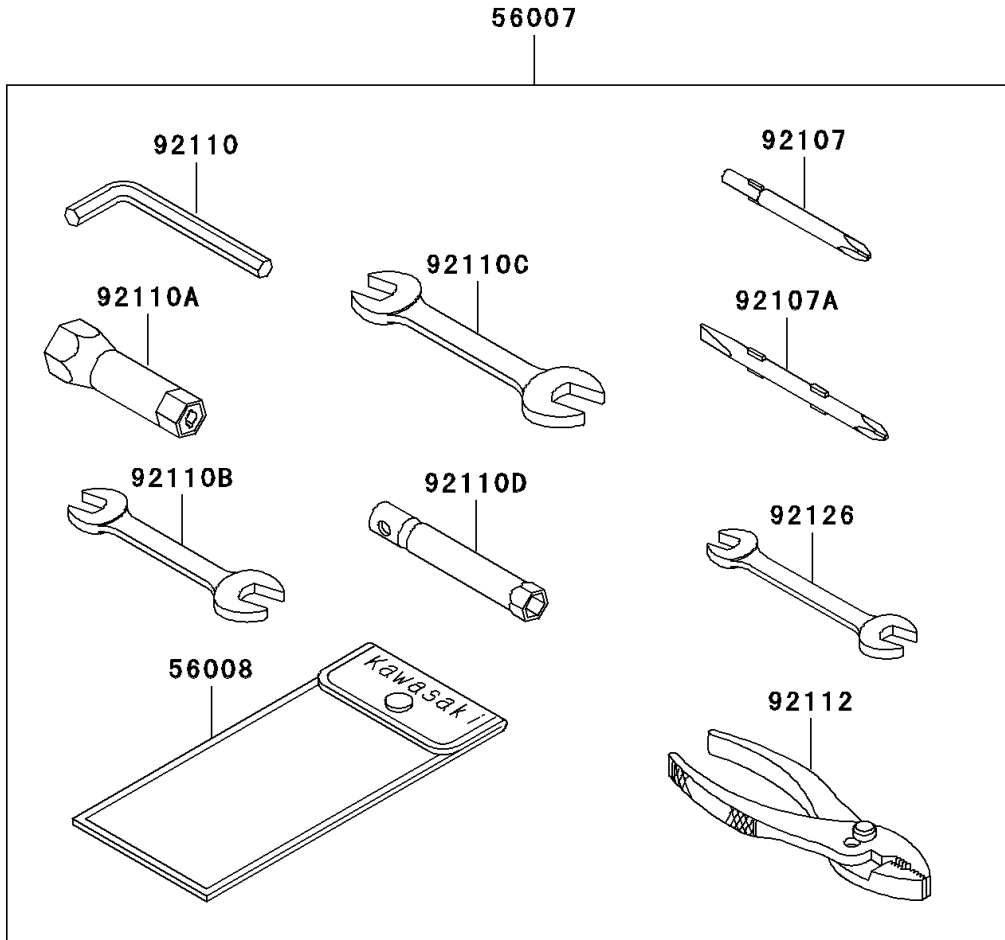

2001 Ultra 150 PARTS DIAGRAM

Owner's Tools

F3182

2001 Ultra 150 PARTS LIST

Owner's Tools

ITEM NAME	PART NUMBER	QUANTITY
-----------	-------------	----------