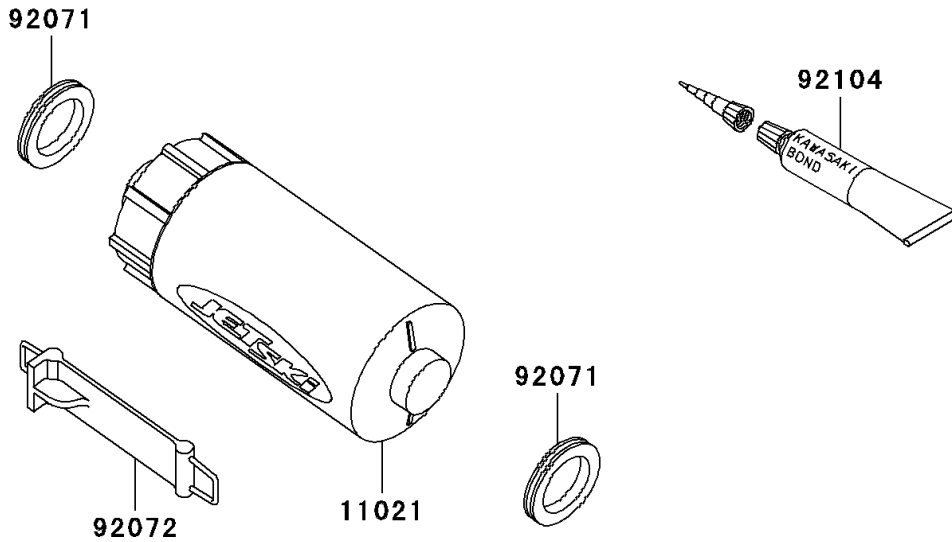

2001 Ultra 150 PARTS DIAGRAM

Owner's Tools

F3182

2001 Ultra 150 PARTS LIST

Owner's Tools

ITEM NAME	PART NUMBER	QUANTITY
CASE-ASSY,TOOL (Ref # 11021)	11021-3706	1
TOOL-KIT (Ref # 56007)	56007-3711	1
BAG,TOOL (Ref # 56008)	56008-006	1
GROMMET (Ref # 92071)	92071-3831	2
BAND,TOOL CASE (Ref # 92072)	92072-3842	1
GASKET-LIQUID,TUBE,100G,SILVER (Ref # 92104)	92104-002	AR
TOOL-DRIVER,#3PHILLIPS (Ref # 92107)	92107-005	1
TOOL-DRIVER,#2PHILLIPS&SLOT (Ref # 92107A)	92107-1051	1
TOOL-WRENCH,ALLEN,5MM (Ref # 92110)	92110-1015	1
TOOL-WRENCH,BOX,21MM (Ref # 92110A)	92110-1113	1
TOOL-WRENCH,OPEN END,10X12 (Ref # 92110B)	92110-1152	1
TOOL-WRENCH,OPEN END,14X17 (Ref # 92110C)	92110-1153	1
TOOL-WRENCH,BOX,10MM (Ref # 92110D)	92110-1156	1
TOOL-PLIERS (Ref # 92112)	92112-1001	1
TOOL-WRENCH,OPEN END,8X10 (Ref # 92126)	92126-004	1