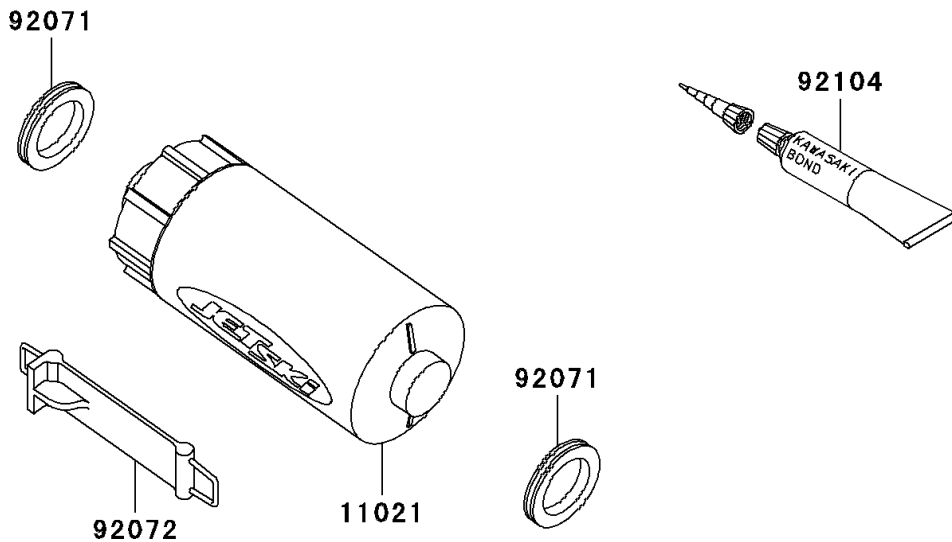

2001 Ultra 150 PARTS DIAGRAM

Owner's Tools

F3182

2001 Ultra 150 PARTS LIST

Owner's Tools

ITEM NAME	PART NUMBER	QUANTITY
-----------	-------------	----------