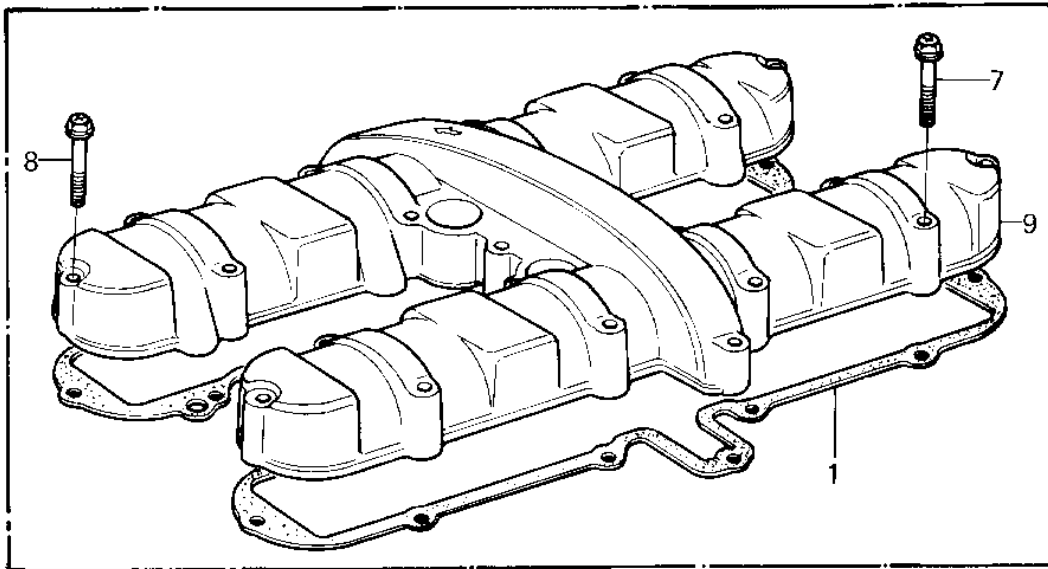

1980 KZ550-A1 PARTS DIAGRAM

CYLINDER HEAD COVER ('80-'81 A1/A2)

1980 KZ550-A1 PARTS LIST

CYLINDER HEAD COVER ('80-'81 A1/A2)

ITEM NAME	PART NUMBER	QUANTITY
GASKET,CYL HEAD COVER (Ref # 1)	11009-1058	1
CAP,REED VALVE,SILVER (Ref # 2)	11012-1193	2
CAP,REED VALVE,F.BLAK (Ref # 2)	11012-1192	2
VALVE ASSY REED (Ref # 3)	12021-1003	2
COVER,CYL HEAD,SILVER (Ref # 4)	14025-1300	1
COVER,CYL HEAD,F.BLAC (Ref # 4)	14025-1299	1
BOLT,HEX HEAD,6X65 (Ref # 5)	92001-1102	4
BOLT,FLANGED,6X22 (Ref # 6)	92001-1352	4
BOLT,HEX HEAD,6X35 (Ref # 7)	92001-164	16
BOLT,HEX HEAD,6X35 (Ref # 7)	92001-164	20
BOLT,HEX HEAD,6X45 (Ref # 8)	92001-165	4
14025-1301 (Canada) (Ref # 9)	14025-1059	1
COVER,CYL HEAD,F.BLAC (Canada) (Ref # 9)	14025-1167	1