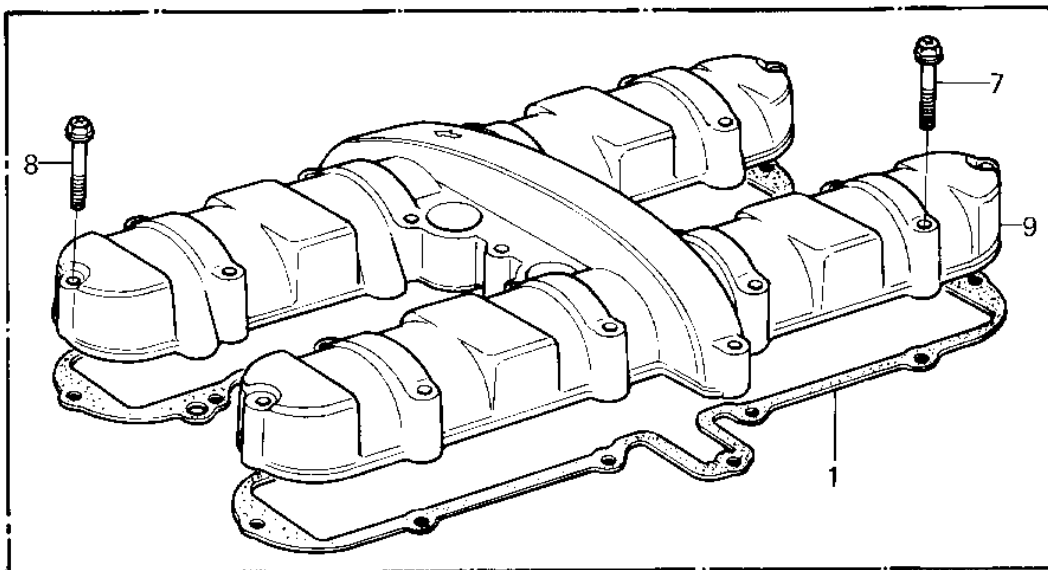

1980 KZ550-A1 PARTS DIAGRAM

CYLINDER HEAD COVER ('80-'81 A1/A2)

1980 KZ550-A1 PARTS LIST

CYLINDER HEAD COVER ('80-'81 A1/A2)

ITEM NAME	PART NUMBER	QUANTITY
GASKET,CYL HEAD COVER (Ref # 1)	11009-1058	1
CAP,REED VALVE,SILVER (Ref # 2)	11012-1193	2
CAP,REED VALVE,F.BLAK (Ref # 2)	11012-1192	2
VALVE ASSY REED (Ref # 3)	12021-1003	2
COVER,CYL HEAD,SILVER (Ref # 4)	14025-1300	1
COVER,CYL HEAD,F.BLAC (Ref # 4)	14025-1299	1
BOLT,HEX HEAD,6X65 (Ref # 5)	92001-1102	4
BOLT,FLANGED,6X22 (Ref # 6)	92001-1352	4
BOLT,HEX HEAD,6X35 (Ref # 7)	92001-164	16
BOLT,HEX HEAD,6X35 (Ref # 7)	92001-164	20
BOLT,HEX HEAD,6X45 (Ref # 8)	92001-165	4
14025-1301 (Canada) (Ref # 9)	14025-1059	1
COVER,CYL HEAD,F.BLAC (Canada) (Ref # 9)	14025-1167	1