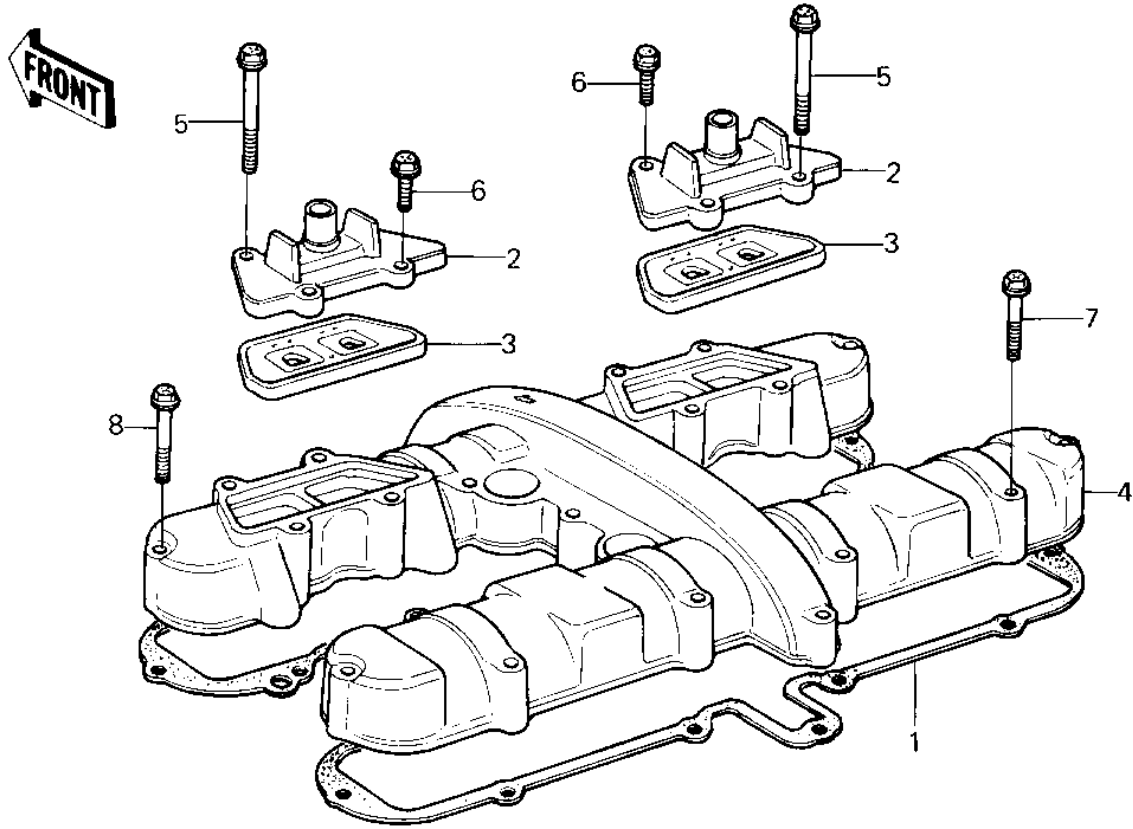

1980 KZ550-A1 PARTS DIAGRAM

CYLINDER HEAD COVER ('80-'81 A1/A2)

1980 KZ550-A1 PARTS LIST

CYLINDER HEAD COVER ('80-'81 A1/A2)

ITEM NAME	PART NUMBER	QUANTITY
GASKET,CYL HEAD COVER (Ref # 1)	11009-1058	1
CAP,REED VALVE,SILVER (Ref # 2)	11012-1193	2
CAP,REED VALVE,F.BLAK (Ref # 2)	11012-1192	2
VALVE ASSY REED (Ref # 3)	12021-1003	2
COVER,CYL HEAD,SILVER (Ref # 4)	14025-1300	1
COVER,CYL HEAD,F.BLAC (Ref # 4)	14025-1299	1
BOLT,HEX HEAD,6X65 (Ref # 5)	92001-1102	4
BOLT,FLANGED,6X22 (Ref # 6)	92001-1352	4
BOLT,HEX HEAD,6X35 (Ref # 7)	92001-164	16
BOLT,HEX HEAD,6X35 (Ref # 7)	92001-164	20
BOLT,HEX HEAD,6X45 (Ref # 8)	92001-165	4
14025-1301 (Canada) (Ref # 9)	14025-1059	1
COVER,CYL HEAD,F.BLAC (Canada) (Ref # 9)	14025-1167	1