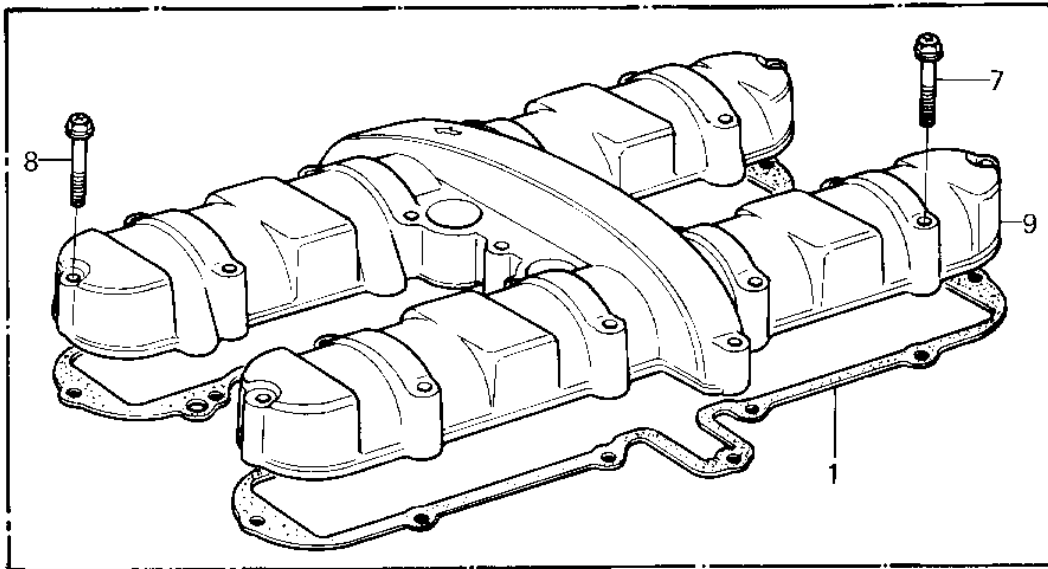

1981 KZ550-A2 PARTS DIAGRAM

CYLINDER HEAD COVER ('80-'81 A1/A2)

1981 KZ550-A2 PARTS LIST

CYLINDER HEAD COVER ('80-'81 A1/A2)

ITEM NAME	PART NUMBER	QUANTITY
GASKET,CYL HEAD COVER (Ref # 1)	11009-1058	1
CAP,REED VALVE,SILVER (Ref # 2)	11012-1193	2
CAP,REED VALVE,F.BLAK (Ref # 2)	11012-1192	2
VALVE ASSY REED (Ref # 3)	12021-1003	2
COVER,CYL HEAD,SILVER (Ref # 4)	14025-1300	1
COVER,CYL HEAD,F.BLAC (Ref # 4)	14025-1299	1
BOLT,HEX HEAD,6X65 (Ref # 5)	92001-1102	4
BOLT,FLANGED,6X22 (Ref # 6)	92001-1352	4
BOLT,HEX HEAD,6X35 (Ref # 7)	92001-164	16
BOLT,HEX HEAD,6X35 (Ref # 7)	92001-164	20
BOLT,HEX HEAD,6X45 (Ref # 8)	92001-165	4
14025-1301 (Canada) (Ref # 9)	14025-1059	1
COVER,CYL HEAD,F.BLAC (Canada) (Ref # 9)	14025-1167	1