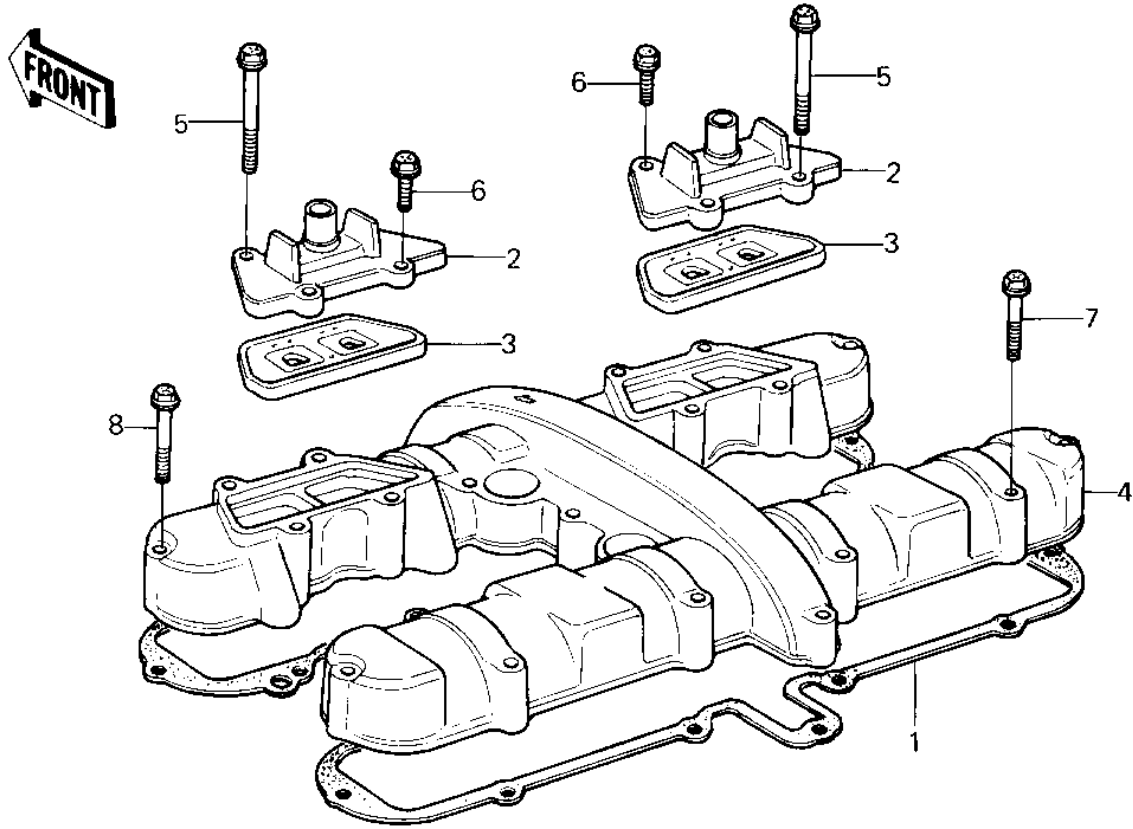

1981 KZ550-A2 PARTS DIAGRAM

CYLINDER HEAD COVER ('80-'81 A1/A2)

1981 KZ550-A2 PARTS LIST

CYLINDER HEAD COVER ('80-'81 A1/A2)

ITEM NAME	PART NUMBER	QUANTITY
GASKET,CYL HEAD COVER (Ref # 1)	11009-1058	1
CAP,REED VALVE,SILVER (Ref # 2)	11012-1193	2
CAP,REED VALVE,F.BLAK (Ref # 2)	11012-1192	2
VALVE ASSY REED (Ref # 3)	12021-1003	2
COVER,CYL HEAD,SILVER (Ref # 4)	14025-1300	1
COVER,CYL HEAD,F.BLAC (Ref # 4)	14025-1299	1
BOLT,HEX HEAD,6X65 (Ref # 5)	92001-1102	4
BOLT,FLANGED,6X22 (Ref # 6)	92001-1352	4
BOLT,HEX HEAD,6X35 (Ref # 7)	92001-164	16
BOLT,HEX HEAD,6X35 (Ref # 7)	92001-164	20
BOLT,HEX HEAD,6X45 (Ref # 8)	92001-165	4
14025-1301 (Canada) (Ref # 9)	14025-1059	1
COVER,CYL HEAD,F.BLAC (Canada) (Ref # 9)	14025-1167	1