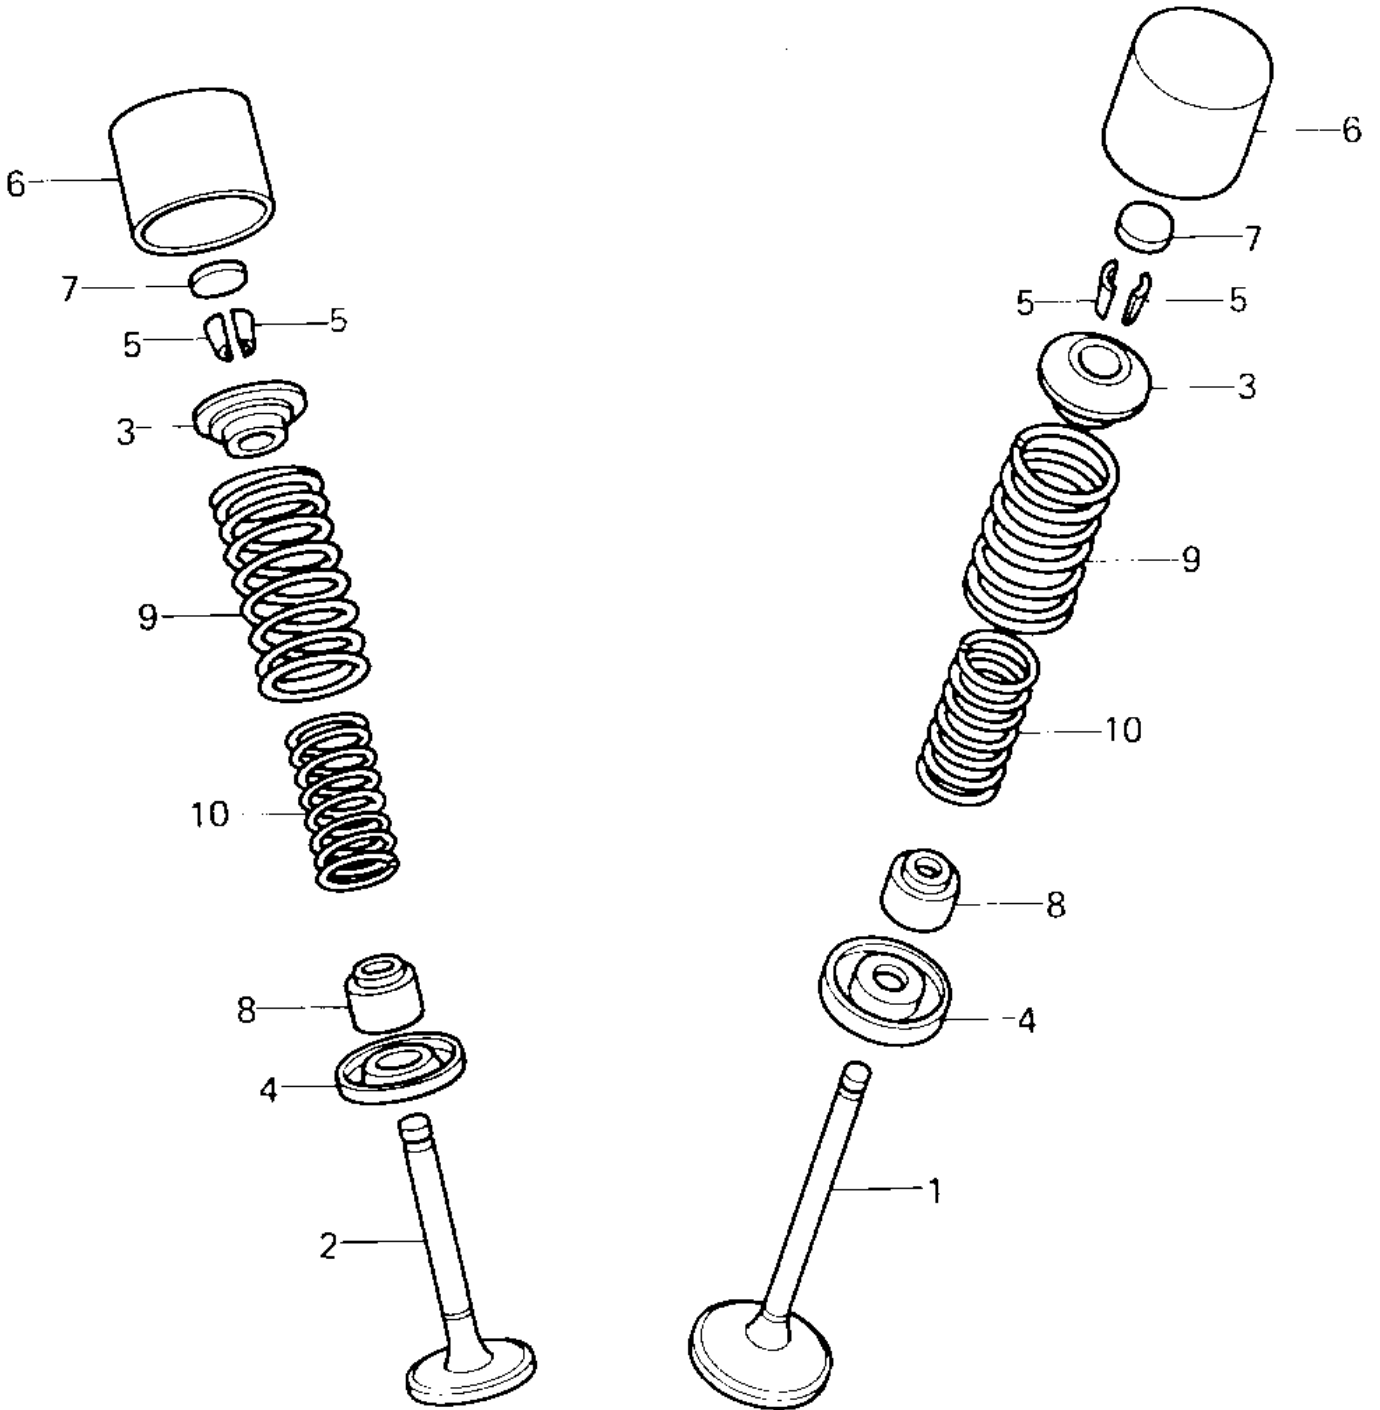

1981 KZ550-A2 PARTS DIAGRAM

VALVES ('80-'81 A1/A2)

1981 KZ550-A2 PARTS LIST

VALVES ('80-'81 A1/A2)

ITEM NAME	PART NUMBER	QUANTITY
VALVE-INTAKE (Ref # 1)	12004-5001	4
VALVE,INTAKE (Ref # 1)	12004-1016	4
VALVE-EXHAUST (Ref # 2)	12005-5001	4
VALVE,EXHAUST (Ref # 2)	12005-1013	4
RETAINER,VALVE SPRING (Ref # 3)	12009-1002	8
SEAT-SPRING,VALVE (Ref # 4)	16007-1024	8
SPLIT KEEPER,VALVE SP (Ref # 5)	12011-1002	16
SPLIT KEEPER,VALVE SP (Ref # 5)	12011-1003	16
TAPPET (Ref # 6)	12032-1001	8
SHIM,2.007 (Ref # 7)	92025-1090	AR
SHIM,2.05T (Ref # 7)	92025-1091	AR
SHIM,2.10T (Ref # 7)	92025-1092	AR
SHIM,2.15T (Ref # 7)	92025-1093	AR
SHIM,2.20T (Ref # 7)	92025-1094	AR
SHIM,2.25T (Ref # 7)	92025-1095	AR
SHIM,2.30T (Ref # 7)	92025-1096	AR
SHIM,2.35T (Ref # 7)	92025-1097	AR
SHIM,2.40T (Ref # 7)	92025-1098	AR
SHIM,2.45T (Ref # 7)	92025-1099	AR
SHIM,2.50T (Ref # 7)	92025-1100	AR
SHIM T2.55 (Ref # 7)	92025-1101	AR
SHIM,2.60T (Ref # 7)	92025-1102	AR
SHIM,2.65T (Ref # 7)	92025-1103	AR
SHIM,2.70T (Ref # 7)	92025-1104	AR
SHIM,2.75T (Ref # 7)	92025-1105	AR
SHIM,2.80T (Ref # 7)	92025-1106	AR
SHIM,2.85T (Ref # 7)	92025-1107	AR
SHIM,2.90T (Ref # 7)	92025-1108	AR
SHIM,2.95 (Ref # 7)	92025-1109	AR

1981 KZ550-A2 PARTS LIST

VALVES ('80-'81 A1/A2)

ITEM NAME	PART NUMBER	QUANTITY
SHIM,3.00T (Ref # 7)	92025-1110	AR
SHIM,3.05T (Ref # 7)	92025-1111	AR
SHIM,3.10T (Ref # 7)	92025-1112	AR
SHIM,3.15T (Ref # 7)	92025-1113	AR
SHIM,3.20T (Ref # 7)	92025-1114	AR
SEAL-OIL,VALVE STEM (Ref # 8)	92049-1153	8
SPRING,VALVE,OUTER (Ref # 9)	49078-1002	8
SPRING,VALVE,OUTER (Ref # 9)	49078-1002	8
SPRING,VALVE,INNER (Ref # 10)	49078-1001	8
SPRING,VALVE,INNER (Ref # 10)	49078-1001	8