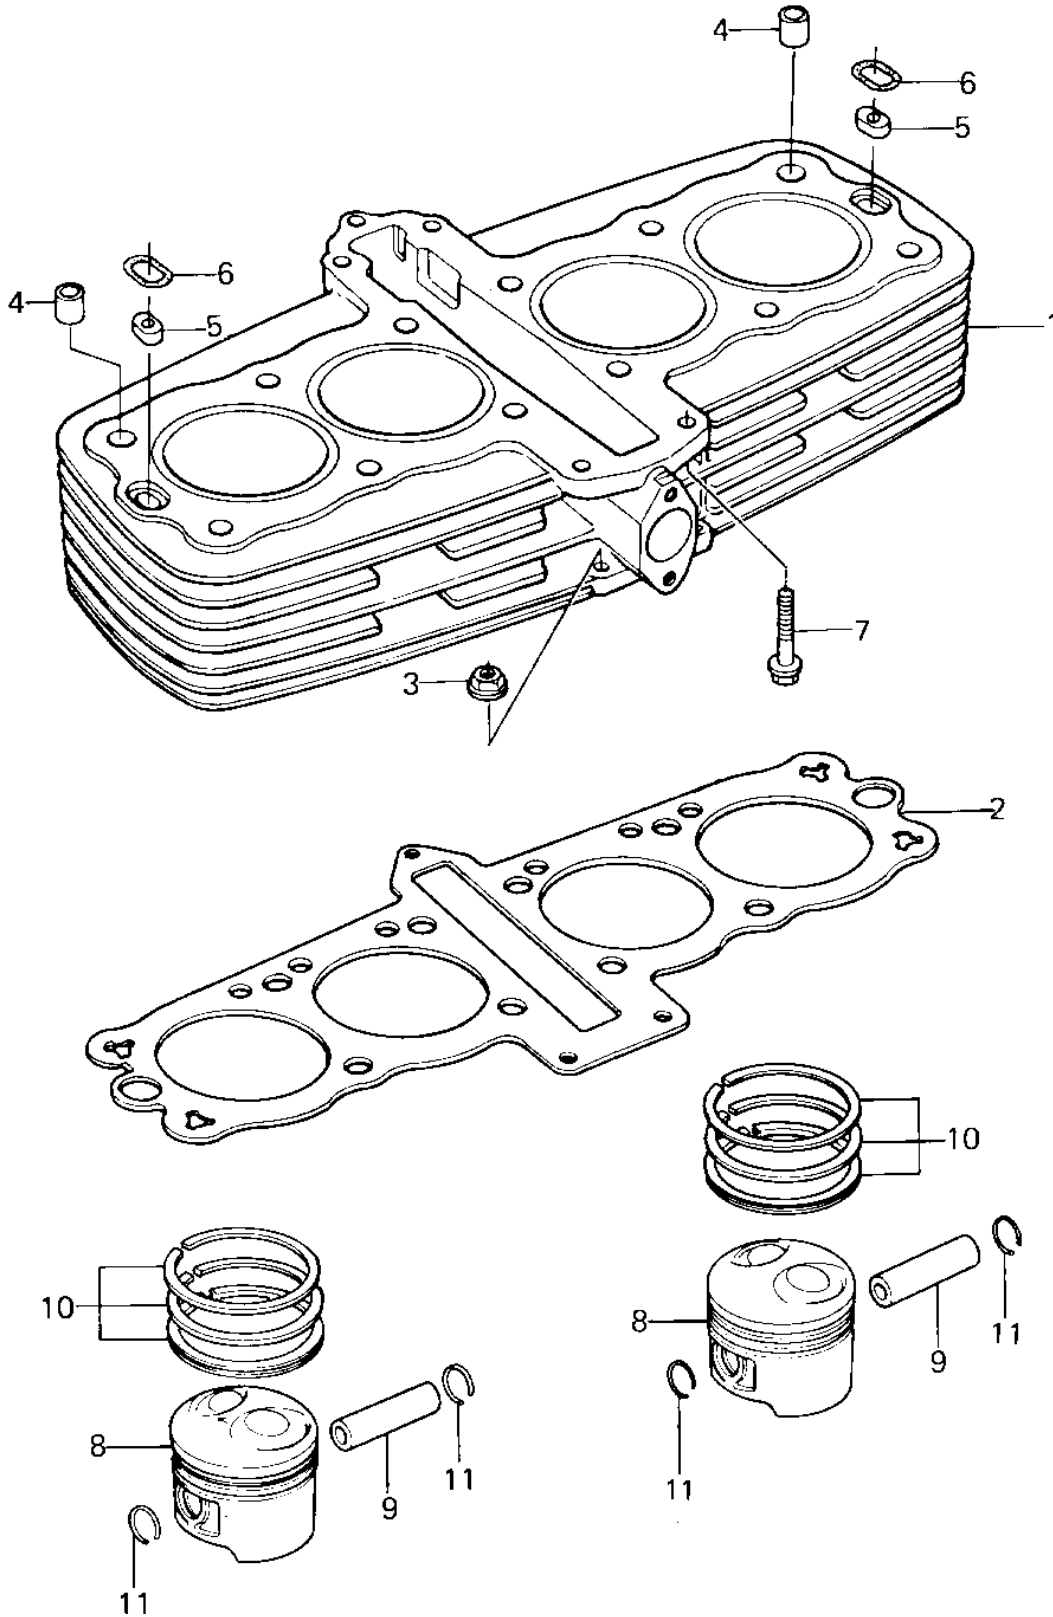

1981 KZ550-A2 PARTS DIAGRAM

CYLINDER PISTONS ('80-'81 A1/A2)

1981 KZ550-A2 PARTS LIST

CYLINDER PISTONS ('80-'81 A1/A2)

ITEM NAME	PART NUMBER	QUANTITY
UNAVAILABLE IN PRICE BOOK (Ref # 1)	?	?
UNAVAILABLE IN PRICE BOOK (Ref # 1)	?	?
UNAVAILABLE IN PRICE BOOK (Ref # 2)	?	?
UNAVAILABLE IN PRICE BOOK (Ref # 3)	?	?
PIN,DOWEL,12MM (Ref # 4)	92042-031	2
PIN,OIL LINE (Ref # 5)	92043-1210	2
RING-O (Ref # 6)	92055-1147	2
BOLT (Ref # 7)	92003-202	5
PISTON-ENGINE,STD (Ref # 8)	13001-1121	4
PISTON-ENGINE-LL (Ref # 8)	13027-1053	(4
PISTON-ENGINE-L (Ref # 8)	13029-1055	(4
PIN-PISTON (Ref # 13002)	13002-1012	4
RING-SET-PISTON,STD (Ref # 10)	13008-1009	4
RING-SET-PISTON-LL (Ref # 10)	13024-1010	(4
RING-SET-PISTON-L (Ref # 10)	13025-1010	(4
CIRCLIP,PISTON (Ref # 11)	92033-1050	8