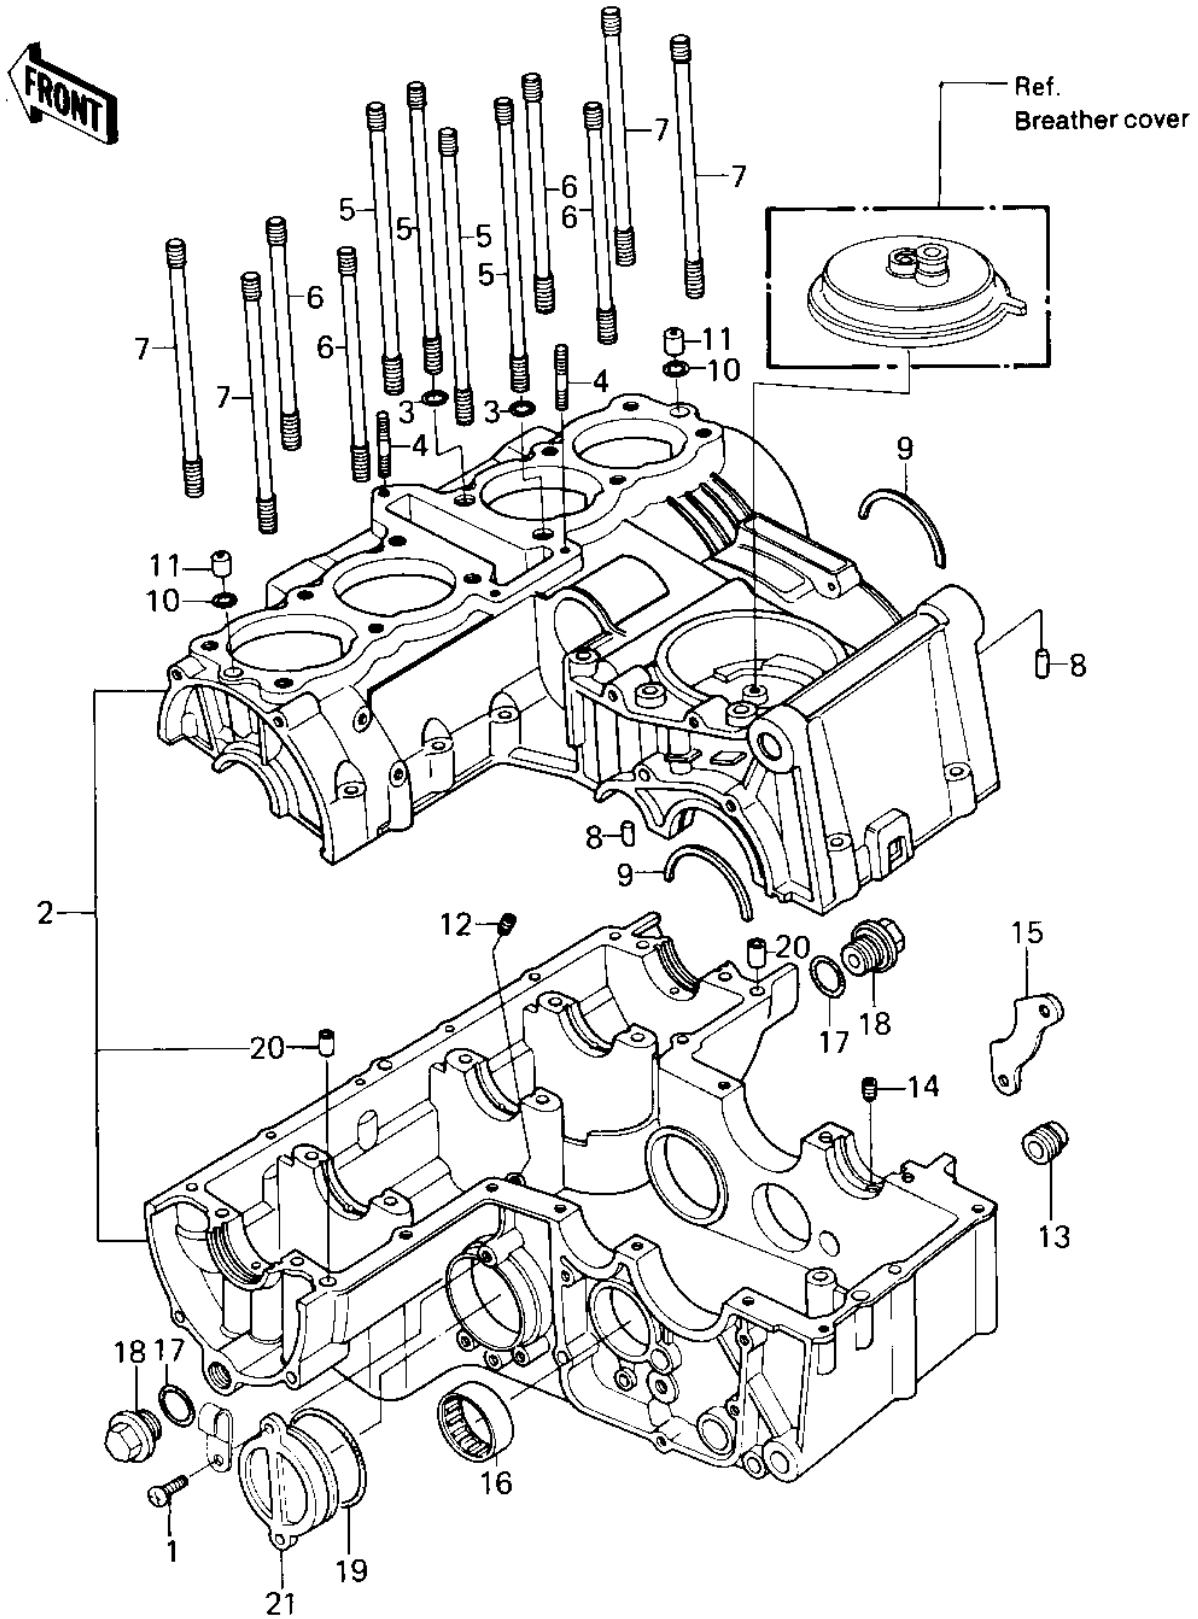

1981 KZ550-A2 PARTS DIAGRAM

CRANKCASE ('80-'81 A1/A2)

1981 KZ550-A2 PARTS LIST

CRANKCASE ('80-'81 A1/A2)

ITEM NAME	PART NUMBER	QUANTITY
UNAVAILABLE IN PRICE BOOK (Ref # ?)	?	?
UNAVAILABLE IN PRICE BOOK (Ref # ?)	?	?
UNAVAILABLE IN PRICE BOOK (Ref # ?)	?	?
UNAVAILABLE IN PRICE BOOK (Ref # ?)	?	?
STUD (Ref # 4)	92004-059	3
STUD,8X146 (Ref # 5*)	92004-1016	4
STUD,8X108.5 (Ref # 6*)	92004-1017	4
STUD,8X128.5 (Ref # 7*)	92004-1018	4
PIN DOWEL 6MM (Ref # 8)	92042-016	2
RING BEARING SETTING (Ref # 9)	14013-004	2
O RING (Ref # 10)	670D2010	2
NOZZLE (Ref # 11)	92062-016	2
NOZZLE,OIL BIAS (Ref # 12*)	92062-011	1
NOZZLE (Ref # 13*)	92062-014	1
NOZZLE (Ref # 14*)	92062-015	1
PLATE,POSITION (Ref # 15)	14014-1006	1
BRG,NEDL,37BTM4312 (Ref # 16)	92046-051	1
RING-O (Ref # 17*)	92055-1146	2
PLUG (Ref # 18*)	92066-066	2
"0" RING,46MM (Ref # 19)	670B3046	1
PIN,DOWEL,10X8.2X14 (Ref # 20*)	92043-1037	2
PLUG,SECONDARY SHAFT (Ref # 21)	92066-1019	1