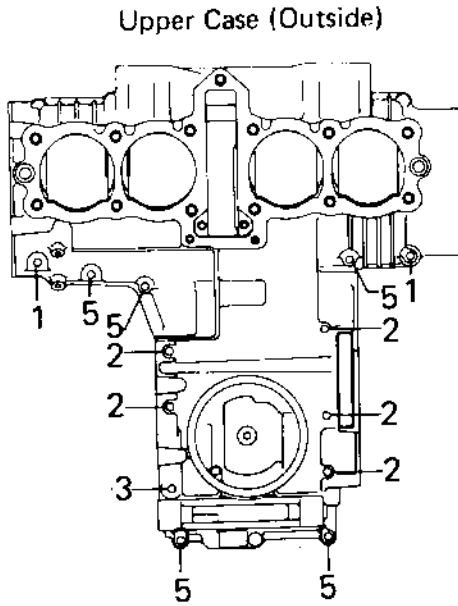

1980 KZ550-A1 PARTS DIAGRAM

CRANKCASE BOLT & STUD PATTERN ('80-'81 A)

1980 KZ550-A1 PARTS LIST

CRANKCASE BOLT & STUD PATTERN ('80-'81 A)

ITEM NAME	PART NUMBER	QUANTITY
UNAVAILABLE IN PRICE BOOK (Ref # ?)	?	?
UNAVAILABLE IN PRICE BOOK (Ref # ?)	?	?
BOLT,6X105 (Ref # 3)	92003-194	1
BOLT-FLANGED,8X95 (Ref # 4)	130P0895	10
BOLT,HEX HEAD,6X41 (Ref # 5)	92003-109	2
PIN-DOWEL (Ref # 6)	92042-007	6
PIN DOWEL 6MM (Ref # 7)	92042-016	12