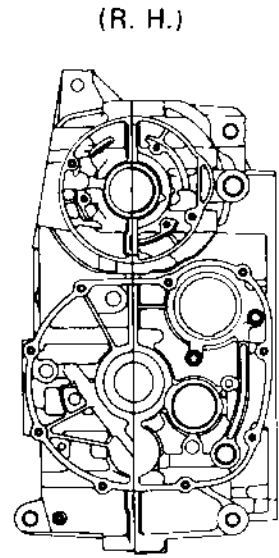

1980 KZ550-A1 PARTS DIAGRAM

CRANKCASE BOLT & STUD PATTERN ('80-'81 A)

1980 KZ550-A1 PARTS LIST

CRANKCASE BOLT & STUD PATTERN ('80-'81 A)

ITEM NAME	PART NUMBER	QUANTITY
UNAVAILABLE IN PRICE BOOK (Ref # ?)	?	?
UNAVAILABLE IN PRICE BOOK (Ref # ?)	?	?
BOLT,6X105 (Ref # 3)	92003-194	1
BOLT-FLANGED,8X95 (Ref # 4)	130P0895	10
BOLT,HEX HEAD,6X41 (Ref # 5)	92003-109	2
PIN-DOWEL (Ref # 6)	92042-007	6
PIN DOWEL 6MM (Ref # 7)	92042-016	12