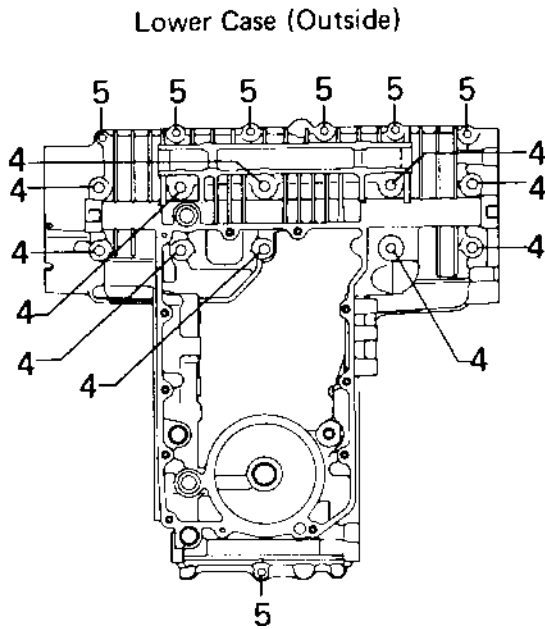

1980 KZ550-A1 PARTS DIAGRAM

CRANKCASE BOLT & STUD PATTERN ('80-'81 A)

1980 KZ550-A1 PARTS LIST

CRANKCASE BOLT & STUD PATTERN ('80-'81 A)

ITEM NAME	PART NUMBER	QUANTITY
UNAVAILABLE IN PRICE BOOK (Ref # ?)	?	?
UNAVAILABLE IN PRICE BOOK (Ref # ?)	?	?
BOLT,6X105 (Ref # 3)	92003-194	1
BOLT-FLANGED,8X95 (Ref # 4)	130P0895	10
BOLT,HEX HEAD,6X41 (Ref # 5)	92003-109	2
PIN-DOWEL (Ref # 6)	92042-007	6
PIN DOWEL 6MM (Ref # 7)	92042-016	12