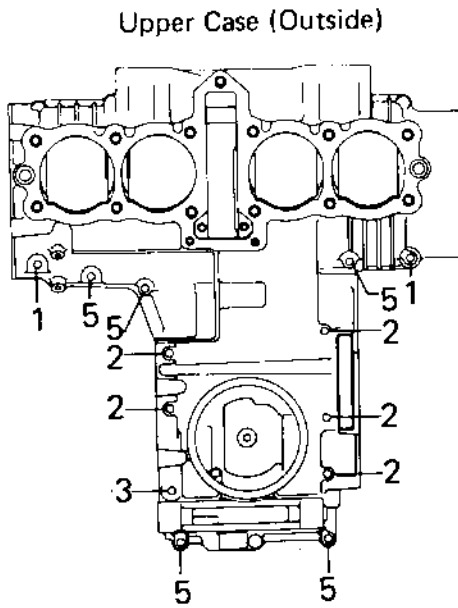

1980 KZ550-A1 PARTS DIAGRAM

CRANKCASE BOLT & STUD PATTERN ('80-'81 A)

1980 KZ550-A1 PARTS LIST

CRANKCASE BOLT & STUD PATTERN ('80-'81 A)

ITEM NAME	PART NUMBER	QUANTITY
UNAVAILABLE IN PRICE BOOK (Ref # ?)	?	?
UNAVAILABLE IN PRICE BOOK (Ref # ?)	?	?
BOLT,6X105 (Ref # 3)	92003-194	1
BOLT-FLANGED,8X95 (Ref # 4)	130P0895	10
BOLT,HEX HEAD,6X41 (Ref # 5)	92003-109	2
PIN-DOWEL (Ref # 6)	92042-007	6
PIN DOWEL 6MM (Ref # 7)	92042-016	12