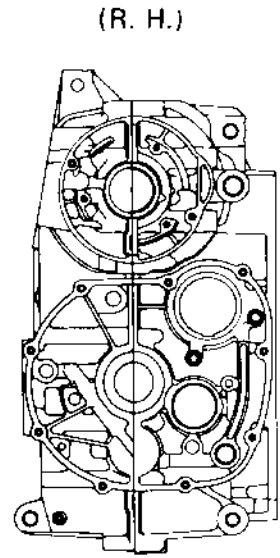

1980 KZ550-A1 PARTS DIAGRAM

CRANKCASE BOLT & STUD PATTERN ('80-'81 A)

1980 KZ550-A1 PARTS LIST

CRANKCASE BOLT & STUD PATTERN ('80-'81 A)

ITEM NAME	PART NUMBER	QUANTITY
UNAVAILABLE IN PRICE BOOK (Ref # ?)	?	?
UNAVAILABLE IN PRICE BOOK (Ref # ?)	?	?
BOLT,6X105 (Ref # 3)	92003-194	1
BOLT-FLANGED,8X95 (Ref # 4)	130P0895	10
BOLT,HEX HEAD,6X41 (Ref # 5)	92003-109	2
PIN-DOWEL (Ref # 6)	92042-007	6
PIN DOWEL 6MM (Ref # 7)	92042-016	12