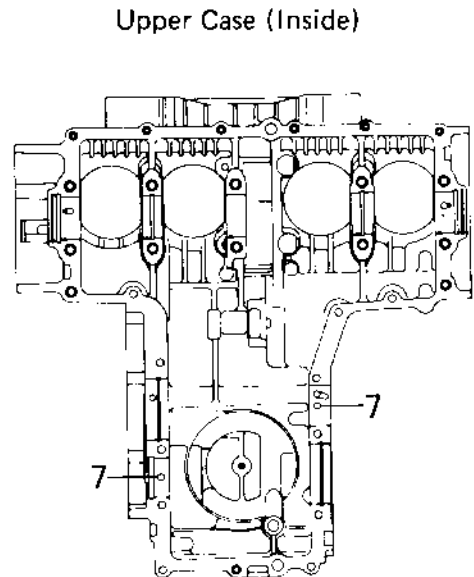

1980 KZ550-A1 PARTS DIAGRAM

CRANKCASE BOLT & STUD PATTERN ('80-'81 A)

1980 KZ550-A1 PARTS LIST

CRANKCASE BOLT & STUD PATTERN ('80-'81 A)

ITEM NAME	PART NUMBER	QUANTITY
UNAVAILABLE IN PRICE BOOK (Ref # ?)	?	?
UNAVAILABLE IN PRICE BOOK (Ref # ?)	?	?
BOLT,6X105 (Ref # 3)	92003-194	1
BOLT-FLANGED,8X95 (Ref # 4)	130P0895	10
BOLT,HEX HEAD,6X41 (Ref # 5)	92003-109	2
PIN-DOWEL (Ref # 6)	92042-007	6
PIN DOWEL 6MM (Ref # 7)	92042-016	12