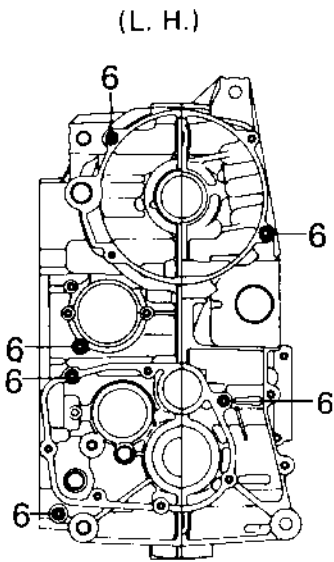

1980 KZ550-A1 PARTS DIAGRAM

CRANKCASE BOLT & STUD PATTERN ('80-'81 A)

1980 KZ550-A1 PARTS LIST

CRANKCASE BOLT & STUD PATTERN ('80-'81 A)

ITEM NAME	PART NUMBER	QUANTITY
UNAVAILABLE IN PRICE BOOK (Ref # ?)	?	?
UNAVAILABLE IN PRICE BOOK (Ref # ?)	?	?
BOLT,6X105 (Ref # 3)	92003-194	1
BOLT-FLANGED,8X95 (Ref # 4)	130P0895	10
BOLT,HEX HEAD,6X41 (Ref # 5)	92003-109	2
PIN-DOWEL (Ref # 6)	92042-007	6
PIN DOWEL 6MM (Ref # 7)	92042-016	12