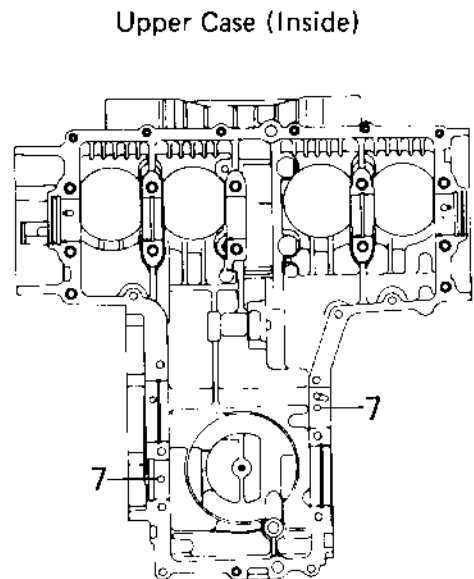

1980 KZ550-A1 PARTS DIAGRAM

CRANKCASE BOLT & STUD PATTERN ('80-'81 A)

1980 KZ550-A1 PARTS LIST

CRANKCASE BOLT & STUD PATTERN ('80-'81 A)

ITEM NAME	PART NUMBER	QUANTITY
UNAVAILABLE IN PRICE BOOK (Ref # ?)	?	?
UNAVAILABLE IN PRICE BOOK (Ref # ?)	?	?
BOLT,6X105 (Ref # 3)	92003-194	1
BOLT-FLANGED,8X95 (Ref # 4)	130P0895	10
BOLT,HEX HEAD,6X41 (Ref # 5)	92003-109	2
PIN-DOWEL (Ref # 6)	92042-007	6
PIN DOWEL 6MM (Ref # 7)	92042-016	12