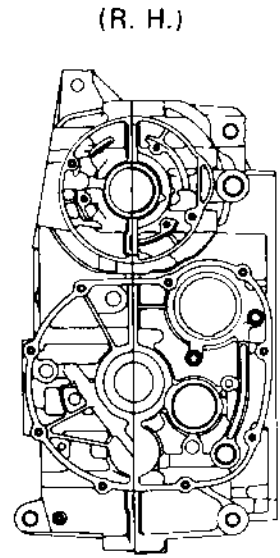

1981 KZ550-A2 PARTS DIAGRAM

CRANKCASE BOLT & STUD PATTERN ('80-'81 A)

1981 KZ550-A2 PARTS LIST

CRANKCASE BOLT & STUD PATTERN ('80-'81 A)

ITEM NAME	PART NUMBER	QUANTITY
UNAVAILABLE IN PRICE BOOK (Ref # ?)	?	?
UNAVAILABLE IN PRICE BOOK (Ref # ?)	?	?
BOLT,6X105 (Ref # 3)	92003-194	1
BOLT-FLANGED,8X95 (Ref # 4)	130P0895	10
BOLT,HEX HEAD,6X41 (Ref # 5)	92003-109	2
PIN-DOWEL (Ref # 6)	92042-007	6
PIN DOWEL 6MM (Ref # 7)	92042-016	12