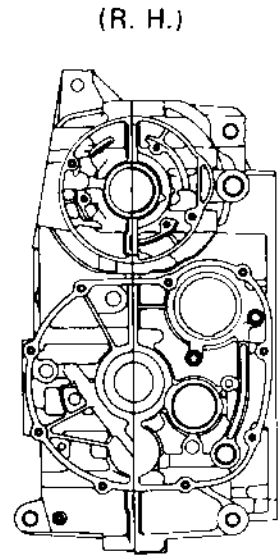

# 1981 KZ550-A2 PARTS DIAGRAM

CRANKCASE BOLT & STUD PATTERN ('80-'81 A)

# 1981 KZ550-A2 PARTS LIST

CRANKCASE BOLT & STUD PATTERN ('80-'81 A)

ITEM NAME	PART NUMBER	QUANTITY
UNAVAILABLE IN PRICE BOOK (Ref # ?)	?	?
UNAVAILABLE IN PRICE BOOK (Ref # ?)	?	?
BOLT,6X105 (Ref # 3)	92003-194	1
BOLT-FLANGED,8X95 (Ref # 4)	130P0895	10
BOLT,HEX HEAD,6X41 (Ref # 5)	92003-109	2
PIN-DOWEL (Ref # 6)	92042-007	6
PIN DOWEL 6MM (Ref # 7)	92042-016	12