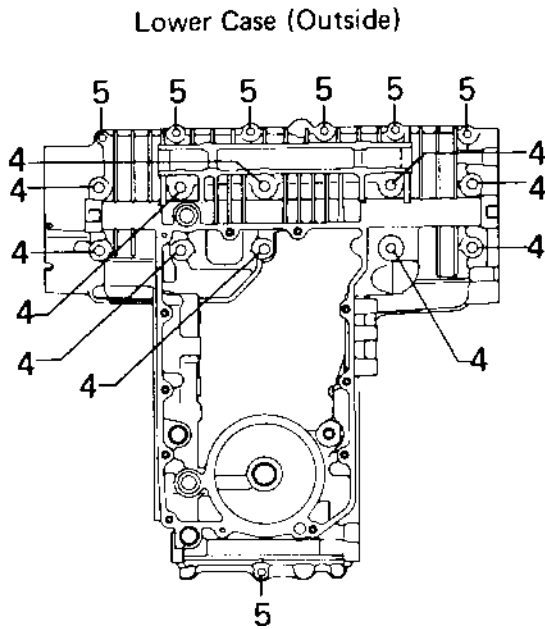

# 1981 KZ550-A2 PARTS DIAGRAM

CRANKCASE BOLT & STUD PATTERN ('80-'81 A)

# 1981 KZ550-A2 PARTS LIST

CRANKCASE BOLT & STUD PATTERN ('80-'81 A)

ITEM NAME	PART NUMBER	QUANTITY
UNAVAILABLE IN PRICE BOOK (Ref # ?)	?	?
UNAVAILABLE IN PRICE BOOK (Ref # ?)	?	?
BOLT,6X105 (Ref # 3)	92003-194	1
BOLT-FLANGED,8X95 (Ref # 4)	130P0895	10
BOLT,HEX HEAD,6X41 (Ref # 5)	92003-109	2
PIN-DOWEL (Ref # 6)	92042-007	6
PIN DOWEL 6MM (Ref # 7)	92042-016	12