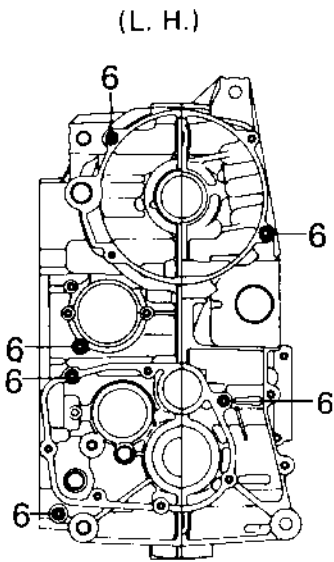

# 1981 KZ550-A2 PARTS DIAGRAM

CRANKCASE BOLT & STUD PATTERN ('80-'81 A)

# 1981 KZ550-A2 PARTS LIST

CRANKCASE BOLT & STUD PATTERN ('80-'81 A)

ITEM NAME	PART NUMBER	QUANTITY
UNAVAILABLE IN PRICE BOOK (Ref # ?)	?	?
UNAVAILABLE IN PRICE BOOK (Ref # ?)	?	?
BOLT,6X105 (Ref # 3)	92003-194	1
BOLT-FLANGED,8X95 (Ref # 4)	130P0895	10
BOLT,HEX HEAD,6X41 (Ref # 5)	92003-109	2
PIN-DOWEL (Ref # 6)	92042-007	6
PIN DOWEL 6MM (Ref # 7)	92042-016	12