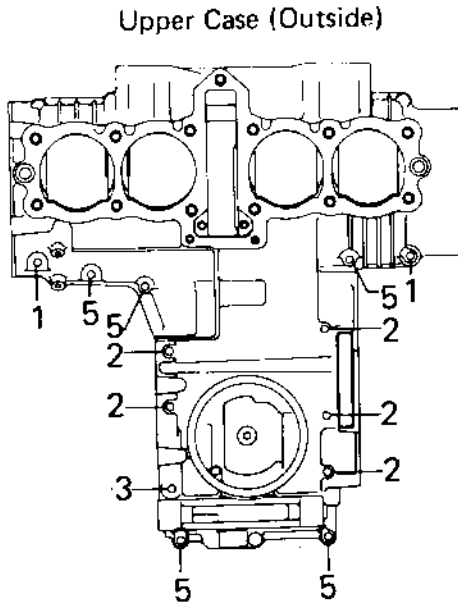

# 1981 KZ550-A2 PARTS DIAGRAM

CRANKCASE BOLT & STUD PATTERN ('80-'81 A)

# 1981 KZ550-A2 PARTS LIST

CRANKCASE BOLT & STUD PATTERN ('80-'81 A)

ITEM NAME	PART NUMBER	QUANTITY
UNAVAILABLE IN PRICE BOOK (Ref # ?)	?	?
UNAVAILABLE IN PRICE BOOK (Ref # ?)	?	?
BOLT,6X105 (Ref # 3)	92003-194	1
BOLT-FLANGED,8X95 (Ref # 4)	130P0895	10
BOLT,HEX HEAD,6X41 (Ref # 5)	92003-109	2
PIN-DOWEL (Ref # 6)	92042-007	6
PIN DOWEL 6MM (Ref # 7)	92042-016	12