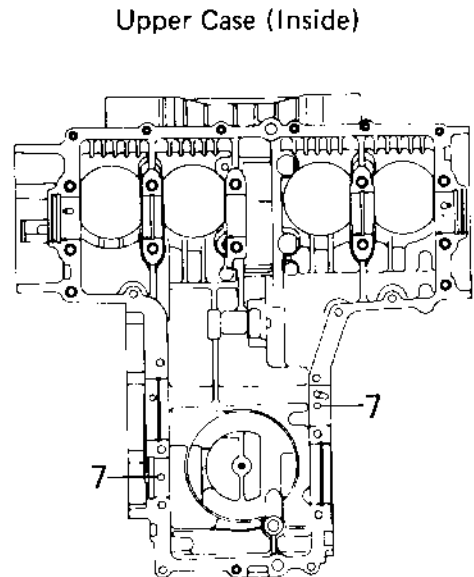

# 1981 KZ550-A2 PARTS DIAGRAM

CRANKCASE BOLT & STUD PATTERN ('80-'81 A)

# 1981 KZ550-A2 PARTS LIST

CRANKCASE BOLT & STUD PATTERN ('80-'81 A)

ITEM NAME	PART NUMBER	QUANTITY
UNAVAILABLE IN PRICE BOOK (Ref # ?)	?	?
UNAVAILABLE IN PRICE BOOK (Ref # ?)	?	?
BOLT,6X105 (Ref # 3)	92003-194	1
BOLT-FLANGED,8X95 (Ref # 4)	130P0895	10
BOLT,HEX HEAD,6X41 (Ref # 5)	92003-109	2
PIN-DOWEL (Ref # 6)	92042-007	6
PIN DOWEL 6MM (Ref # 7)	92042-016	12