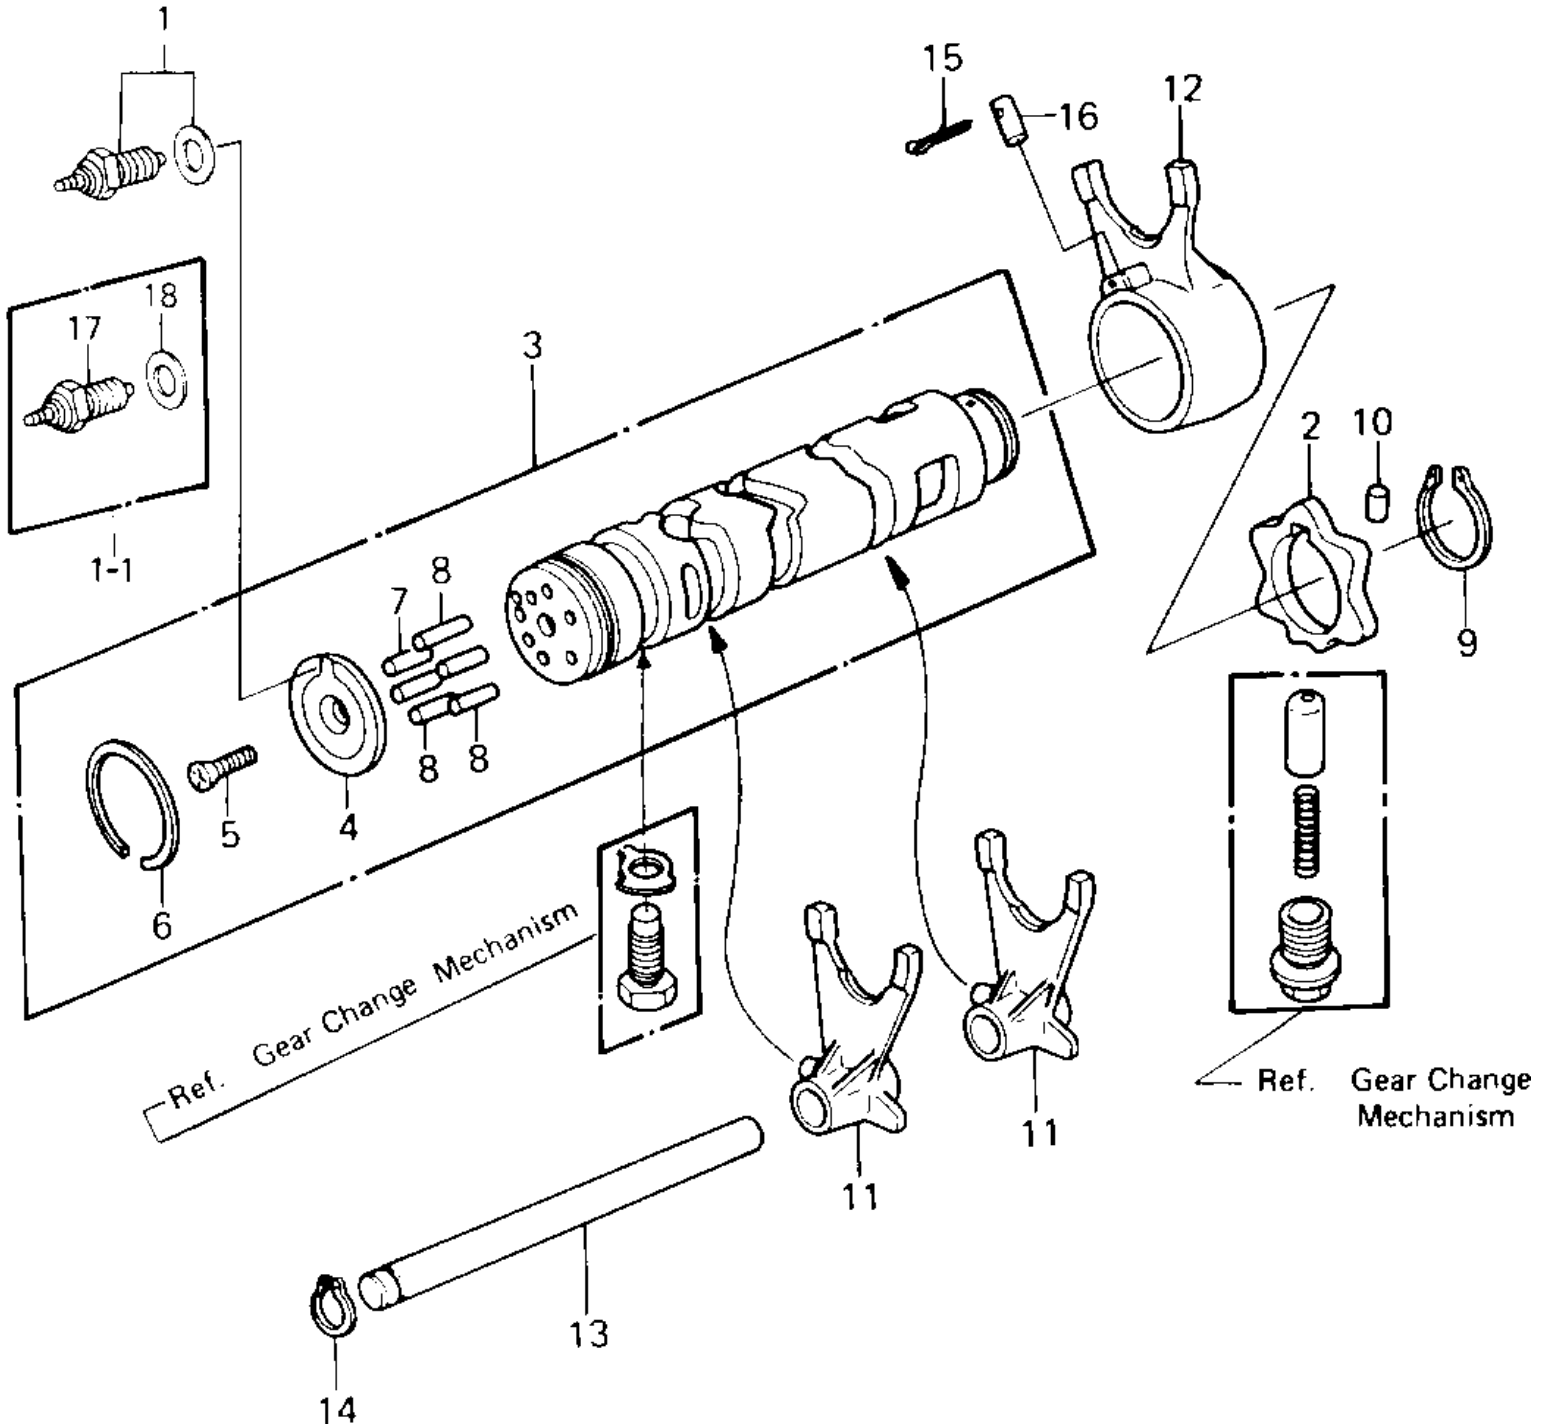

# 1980 KZ550-A1 PARTS DIAGRAM

GEAR CHANGE DRUM & FORKS ('80-'81 A1/A2)

# 1980 KZ550-A1 PARTS LIST

## GEAR CHANGE DRUM & FORKS ('80-'81 A1/A2)

ITEM NAME	PART NUMBER	QUANTITY
SWITCH,NEUTRAL (Ref # 1)	13151-5002	1
SWITCH,NEUTRAL (Ref # 1-1)	13151-5002	1
CAM-CHANGE DRUM (Ref # 2)	13145-1058	1
DRUM-ASSY-CHANGE (Ref # 3)	13239-1119	1
HOLDER,CHANGE DRUM PI (Ref # 4)	13091-1104	1
HOLDER,CHANGE DRUM PI (Ref # 4)	13091-1104	1
SCREW CNTSNK HD 6X20 (Ref # 5)	221B0620	1
CIRCLIP,37MM (Ref # 6)	92033-035	1
PIN GEAR CHANGE DRUM (Ref # 7)	92042-014	1
PIN,GEAR CHNGE DRUM (Ref # 8)	92042-030	5
CIRCLIP,30MM (Ref # 9)	480J3000	1
PIN-DOWEL,4X6 (Ref # 10)	610A0406	1
FORK-SHIFT,OUTPUT (Ref # 11)	13140-1062	2
SHIFT FORK,GEAR SHIFT (Ref # 12)	13140-1016	1
ROD-SHIFT (Ref # 13)	49047-5003	1
CIRCLIP 12MM (Ref # 14)	480J1200	1
PIN COTTER 3.0X20 (Ref # 15)	550D3020	1
DOWEL PIN,8X18 (Ref # 16)	92042-021	1
SWITCH,NEUTRAL (Ref # 17)	13151-1007	1
GASKET CHECK VALVE (Ref # 18)	92065-058	1