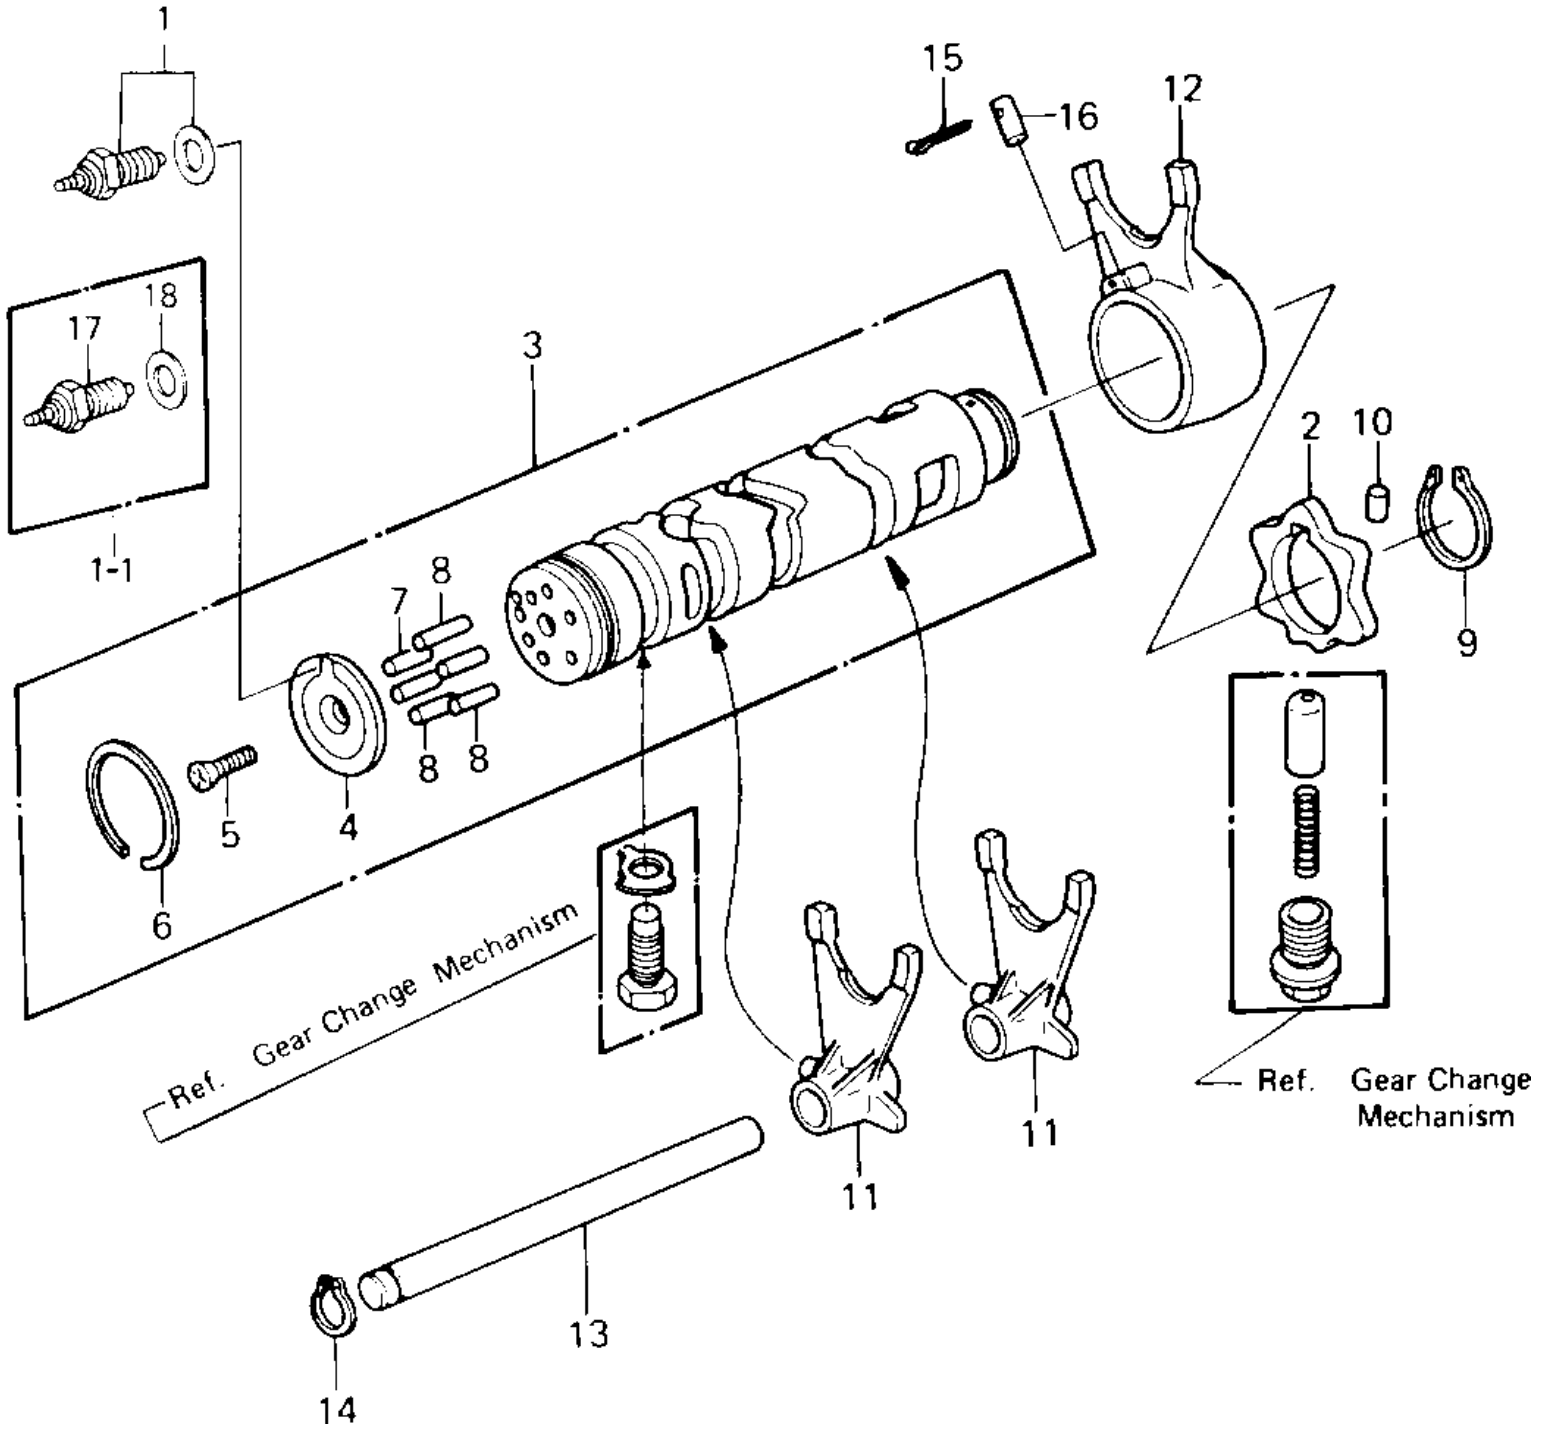

# 1981 KZ550-A2 PARTS DIAGRAM

GEAR CHANGE DRUM & FORKS ('80-'81 A1/A2)

# 1981 KZ550-A2 PARTS LIST

GEAR CHANGE DRUM & FORKS ('80-'81 A1/A2)

ITEM NAME	PART NUMBER	QUANTITY
SWITCH,NEUTRAL (Ref # 1)	13151-5002	1
SWITCH,NEUTRAL (Ref # 1-1)	13151-5002	1
CAM-CHANGE DRUM (Ref # 2)	13145-1058	1
DRUM-ASSY-CHANGE (Ref # 3)	13239-1119	1
HOLDER,CHANGE DRUM PI (Ref # 4)	13091-1104	1
HOLDER,CHANGE DRUM PI (Ref # 4)	13091-1104	1
SCREW CNTSNK HD 6X20 (Ref # 5)	221B0620	1
CIRCLIP,37MM (Ref # 6)	92033-035	1
PIN GEAR CHANGE DRUM (Ref # 7)	92042-014	1
PIN,GEAR CHNGE DRUM (Ref # 8)	92042-030	5
CIRCLIP,30MM (Ref # 9)	480J3000	1
PIN-DOWEL,4X6 (Ref # 10)	610A0406	1
FORK-SHIFT,OUTPUT (Ref # 11)	13140-1062	2
SHIFT FORK,GEAR SHIFT (Ref # 12)	13140-1016	1
ROD-SHIFT (Ref # 13)	49047-5003	1
CIRCLIP 12MM (Ref # 14)	480J1200	1
PIN COTTER 3.0X20 (Ref # 15)	550D3020	1
DOWEL PIN,8X18 (Ref # 16)	92042-021	1
SWITCH,NEUTRAL (Ref # 17)	13151-1007	1
GASKET CHECK VALVE (Ref # 18)	92065-058	1