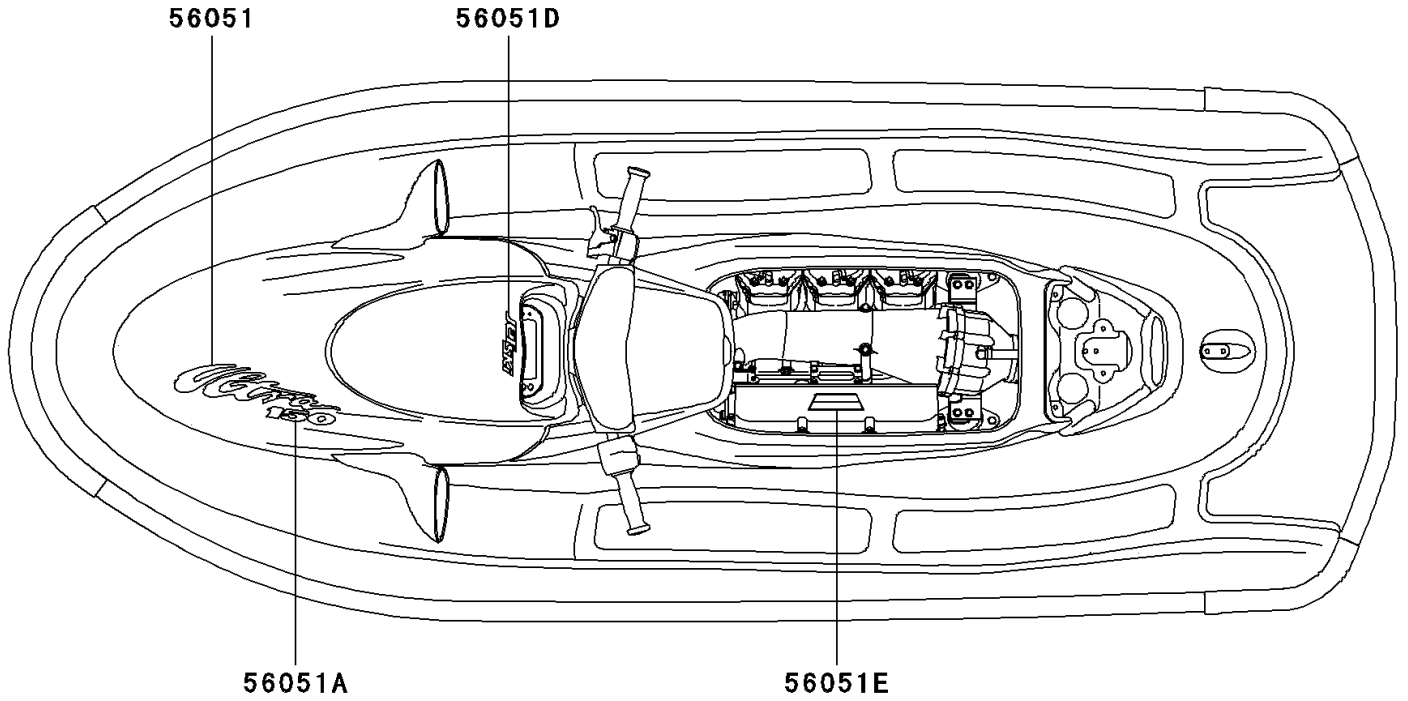

1999 Ultra 150 PARTS DIAGRAM

Decals(JH1200-A1)

F3880

1999 Ultra 150 PARTS LIST

Decals(JH1200-A1)

ITEM NAME	PART NUMBER	QUANTITY
MARK,HATCH COVER,ULTRA (Ref # 56051)	56051-3800	1
MARK,HATCH COVER,150 (Ref # 56051A)	56051-3801	1
MARK,HANDLE COVER,KAWASAKI (Ref # 56051B)	56051-3802	2
MARK,DECK,JET SKI (Ref # 56051C)	56051-3803	2
MARK,METER COVER,JET SKI (Ref # 56051D)	56051-3816	1
MARK,1200 TRIPLE (Ref # 56051E)	56051-3821	1
PATTERN,DECK,CNT,LH (Ref # 56062)	56062-3771	1
PATTERN,DECK,CNT,RH (Ref # 56062A)	56062-3772	1
PATTERN,HULL,LH (Ref # 56062B)	56062-3773	1
PATTERN,HULL,RH (Ref # 56062C)	56062-3774	1