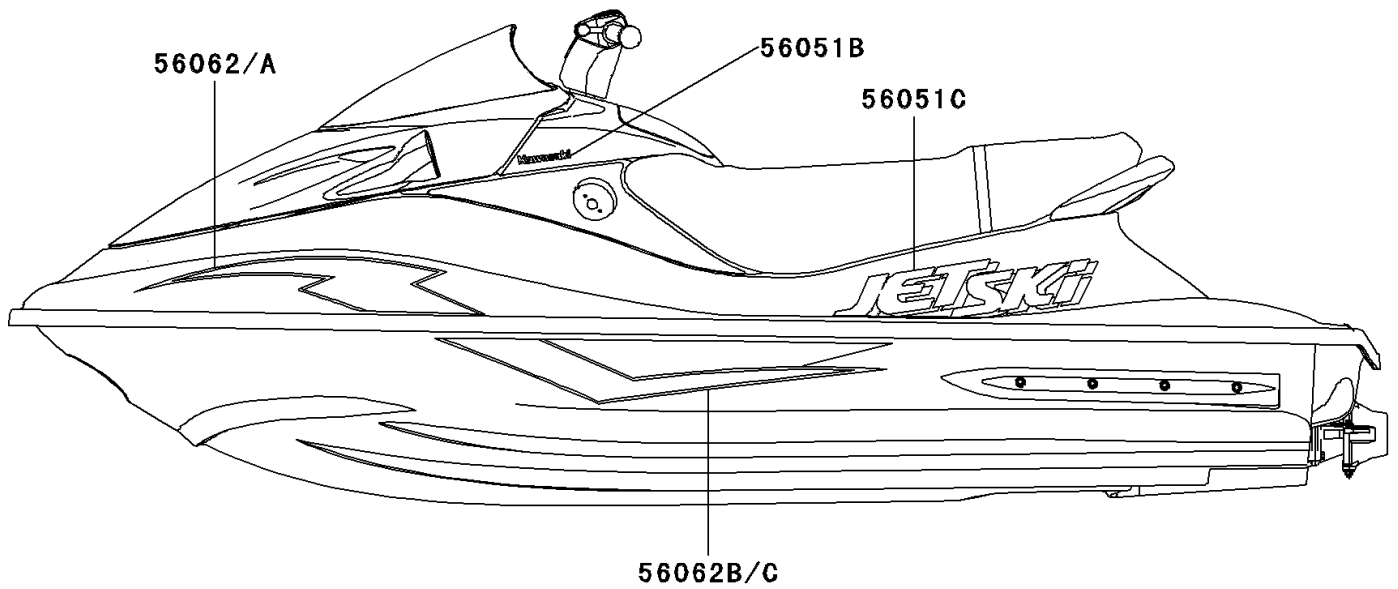

1999 Ultra 150 PARTS DIAGRAM

Decals(JH1200-A1)

F3880

1999 Ultra 150 PARTS LIST

Decals(JH1200-A1)

ITEM NAME	PART NUMBER	QUANTITY
MARK,HATCH COVER,ULTRA (Ref # 56051)	56051-3800	1
MARK,HATCH COVER,150 (Ref # 56051A)	56051-3801	1
MARK,HANDLE COVER,KAWASAKI (Ref # 56051B)	56051-3802	2
MARK,DECK,JET SKI (Ref # 56051C)	56051-3803	2
MARK,METER COVER,JET SKI (Ref # 56051D)	56051-3816	1
MARK,1200 TRIPLE (Ref # 56051E)	56051-3821	1
PATTERN,DECK,CNT,LH (Ref # 56062)	56062-3771	1
PATTERN,DECK,CNT,RH (Ref # 56062A)	56062-3772	1
PATTERN,HULL,LH (Ref # 56062B)	56062-3773	1
PATTERN,HULL,RH (Ref # 56062C)	56062-3774	1