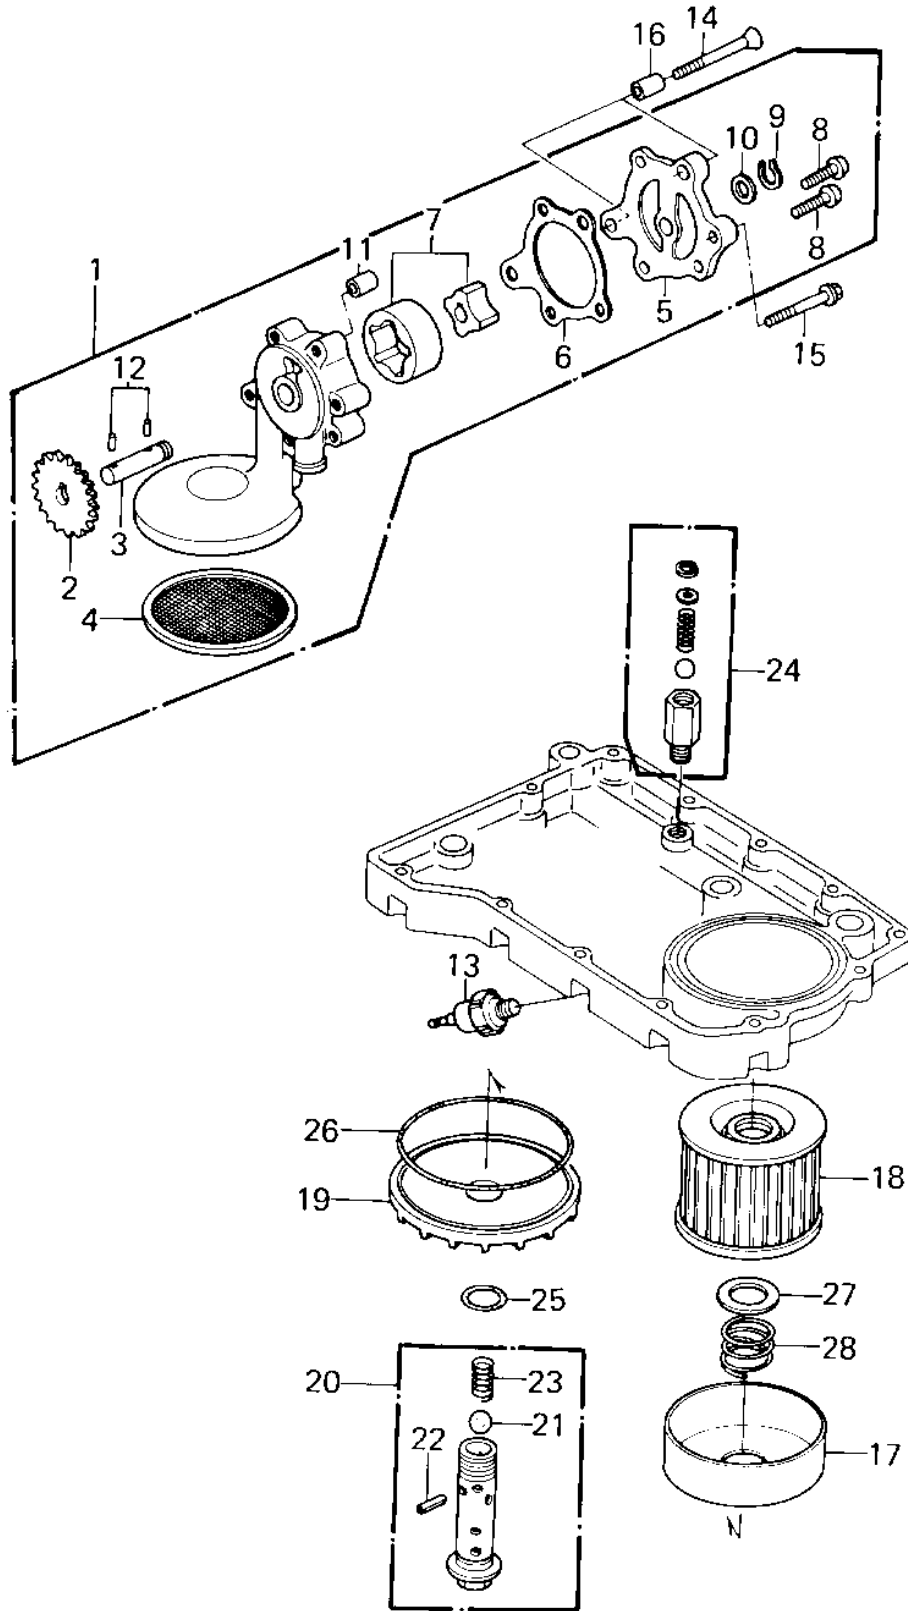

# 1980 KZ550-A1 PARTS LIST

OIL PUMP/OIL FILTER ('80-'81 A1/A2)

| ITEM NAME                        | PART NUMBER | QUANTITY |
|----------------------------------|-------------|----------|
| OIL PUMP ASSY (Ref # 1)          | 16082-064   | 1        |
| GEAR,OIL PUMP,57T (Ref # 2)      | 16085-025   | 1        |
| SHAFT,OIL PUMP (Ref # 3)         | 16086-004   | 1        |
| STRAINER,OIL PUMP (Ref # 4)      | 16111-004   | 1        |
| COVER,OIL PUMP (Ref # 5)         | 16142-005   | 1        |
| GASKET,OIL PUMP COVER (Ref # 6)  | 16145-004   | 1        |
| ROTOR ASSY,OIL PUMP (Ref # 7)    | 16154-003   | 1        |
| SCREW PAN HEAD 6X22 (Ref # 8)    | 220B0622    | 3        |
| CIRCLIP,11MM (Ref # 9)           | 480J1100    | 1        |
| WASHER,PLAIN (Ref # 10)          | 92022-311   | 1        |
| PIN,DOWEL,8X10 (Ref # 11)        | 92043-1302  | 1        |
| PIN,DOWEL (Ref # 12)             | 92042-041   | 2        |
| SWITCH ASY,OIL PRSSUR (Ref # 13) | 16144-006   | 1        |
| SWITCH,OIL PRESSURE (Ref # 13)   | 27010-1155  | 1        |
| SCREW,CNTSNK HD,6X55 (Ref # 14)  | 221B0655    | 2        |
| BOLT,HEX HEAD,6X45 (Ref # 15)    | 92001-165   | 1        |
| PIN,DOWEL,6.2X8X28 (Ref # 16)    | 92042-050   | 2        |
| PLATE,OIL FILTER (Ref # 17)      | 13169-1110  | 1        |
| FILTER,OIL (Ref # 18)            | 16099-003   | 1        |
| COVER,OIL FILTER (Ref # 19)      | 16101-004   | 1        |
| VALVE,OIL FILTER (Ref # 20)      | 16126-1108  | 1        |
| BALL STEEL 3/8" (Ref # 21)       | 600A1200    | 1        |
| SPRING PIN (Ref # 22)            | 92043-111   | 1        |
| SPRING (Ref # 23)                | 92081-109   | 1        |
| RELEAF VALVE ASSY (Ref # 24)     | 16130-1001  | 1        |
| "O" RING,16MM (Ref # 25)         | 670B2016    | 1        |
| "O" RING,90MM (Ref # 26)         | 671B2590    | 1        |
| WASHER,20.5X30X1.0 (Ref # 27)    | 92022-1012  | 1        |
| SPRING,OIL FILTER (Ref # 28)     | 92081-1018  | 1        |