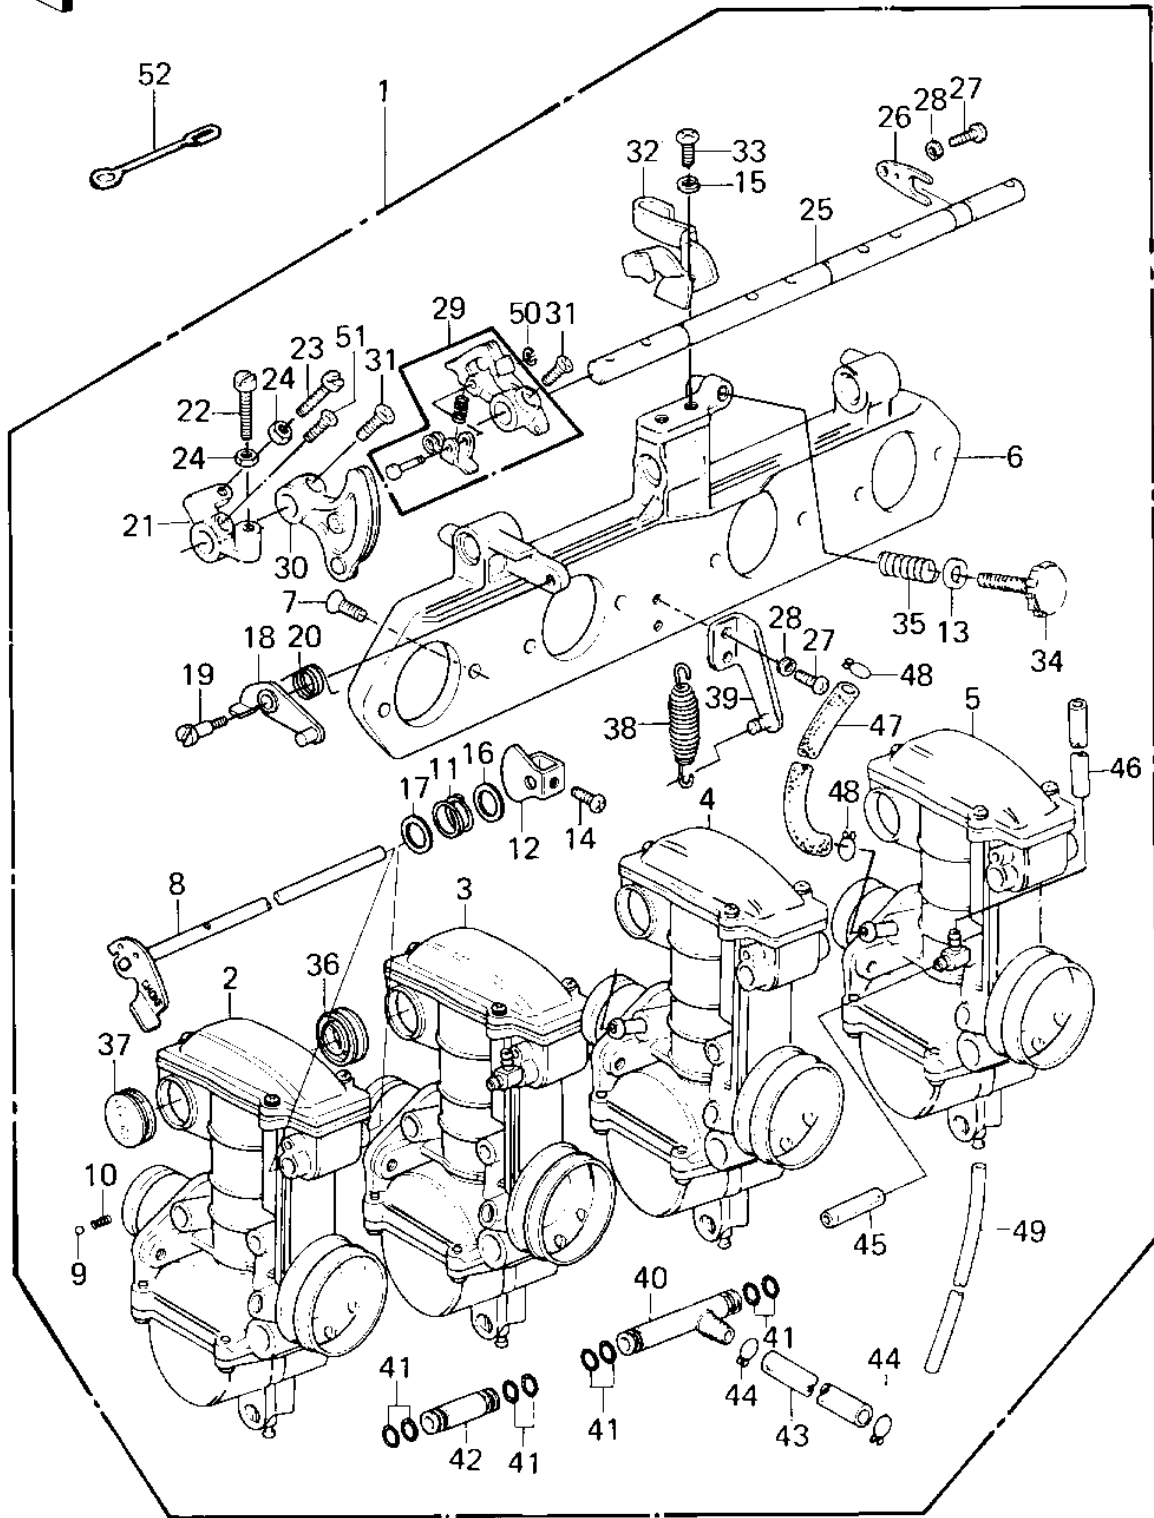

# 1980 KZ550-A1 PARTS DIAGRAM

CARBURETOR ASSY ('80-'81 A1/A2)

## CARBURETOR ASSY ('80-'81 A1/A2)

ITEM NAME	PART NUMBER	QUANTITY
CARBURETOR ASSY, (Ref # 1)	16001-1210	1
CARBURETOR ASSY, (Canada) (Ref # 1)	16001-1285	1
CARBURETOR,L.H,OUTSID (Ref # 2)	16001-1255	1
CARBURETOR,L.H,OUTSID (Canada) (Ref # 2)	16001-1305	1
CARBURETOR,L.H,INSIDE (Ref # 3)	16001-1254	1
CARBURETOR,L.H,INSIDE (Canada) (Ref # 3)	16001-1306	1
CARBURETOR,R.H,INSIDE (Ref # 4)	16001-1253	1
CARBURETOR,R.H,INSIDE (Canada) (Ref # 4)	16001-1307	1
CARBURETOR,R.H,OUTSID (Ref # 5)	16001-1252	1
CARBURETOR,R.H,OUTSID (Canada) (Ref # 5)	16001-1308	1
BRACKET,CARBURETOR (Ref # 6)	11034-1588	1
SCREW CNTSNK HD 6X16 (Ref # 7)	221B0616	8
SHAFT,CHOKE LEVER (Ref # 8)	16041-1021	1
BALL STEEL 5/32' (Ref # 9)	600A0500	1
SPRING, CHOKE LEVER (Ref # 10)	92081-1195	1
SPRING,CHOKE LEVER (Ref # 11)	92081-1191	1
CAM,CHOKE (Ref # 12)	49060-1002	1
WASHER PLAIN 6MM (Ref # 13)	411B0600	1
SCREW PAN HEAD 4X8 (Ref # 14)	220B0408	1
WASHER SPRING 6MM (Ref # 15)	461F0600	2
WASHER,CHOKE LEVER (Ref # 16)	92022-1168	1
WASHER,CHOKE LEVER (Ref # 17)	92022-1169	1
LEVER ASSY,TIMING (Ref # 18)	13168-1053	1
SCREW,TIMING LEVER (Ref # 19)	92009-1081	1
SPRING,TIMING LEVER (Ref # 20)	92081-1192	1
BRACKET,THROTTLE STOP (Ref # 21)	11034-1590	1
SCREW,TIMING LEVER (Ref # 22)	92009-1082	1
SCREW,THROTTLE STOP (Ref # 23)	92009-1083	1
NUT 5MM (Ref # 24)	312B0500	2