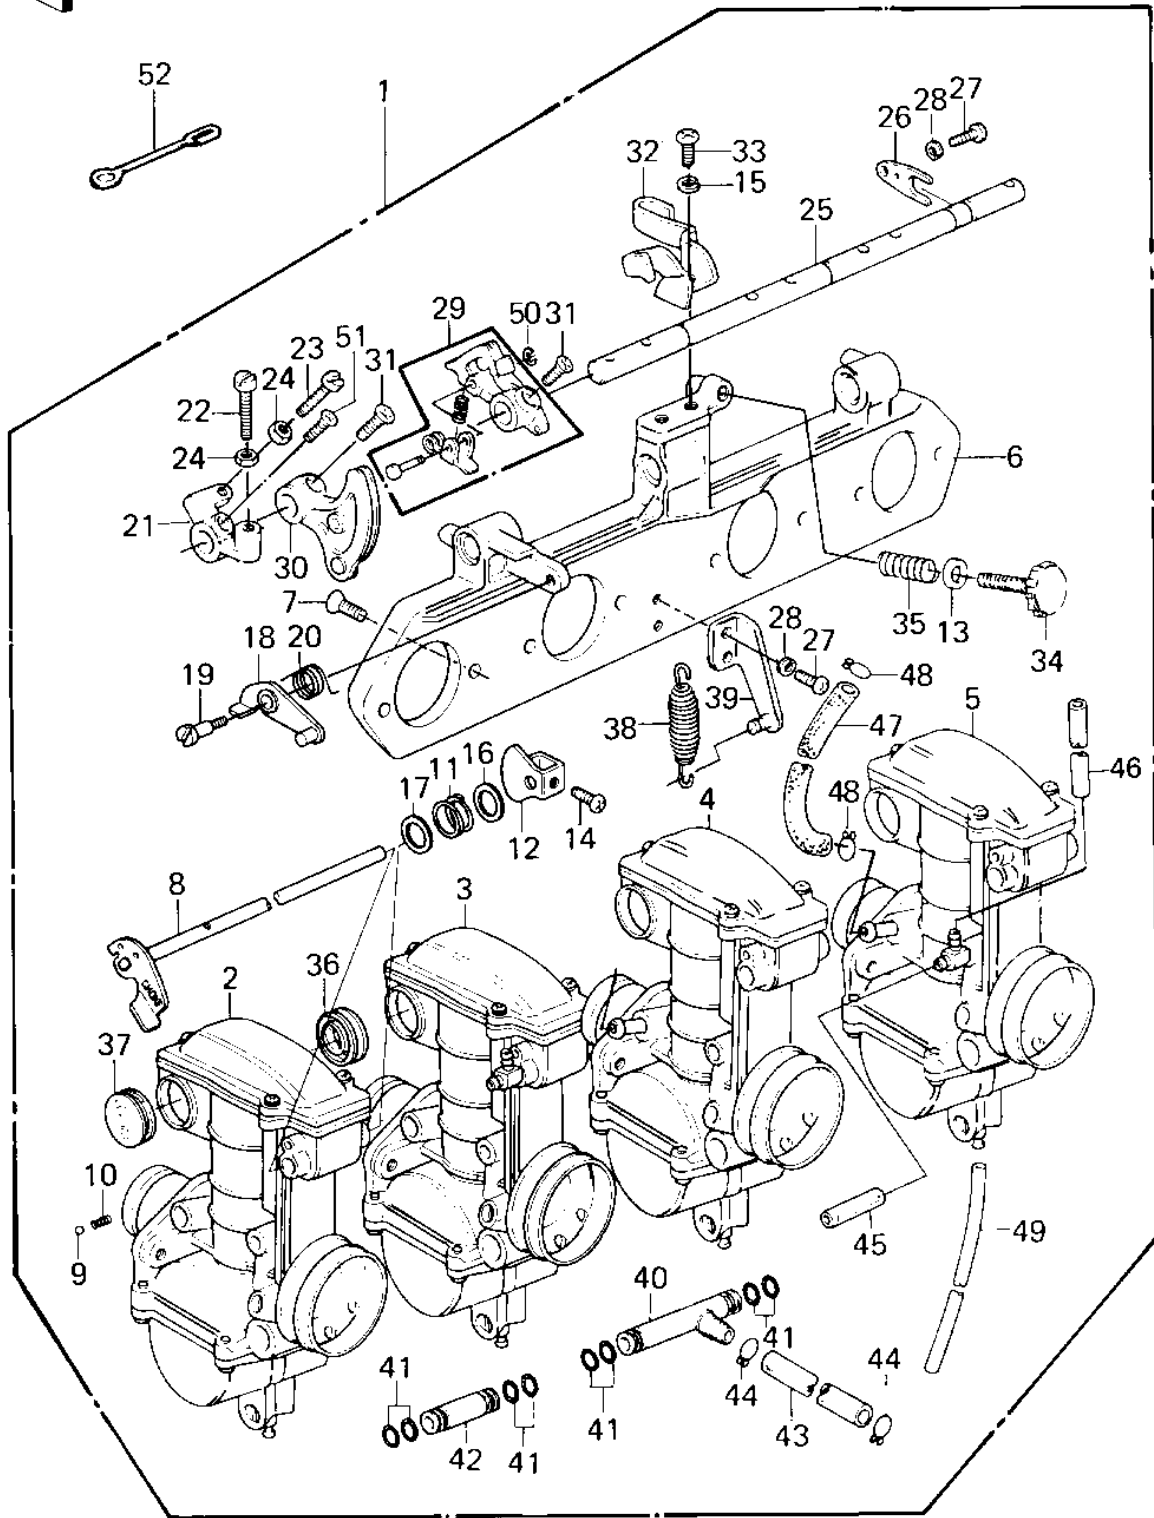

1981 KZ550-A2 PARTS DIAGRAM

CARBURETOR ASSY ('80-'81 A1/A2)

1981 KZ550-A2 PARTS LIST

CARBURETOR ASSY ('80-'81 A1/A2)

ITEM NAME	PART NUMBER	QUANTITY
CARBURETOR ASSY, (Ref # 1)	16001-1210	1
CARBURETOR ASSY, (Canada) (Ref # 1)	16001-1285	1
CARBURETOR,L.H,OUTSID (Ref # 2)	16001-1255	1
CARBURETOR,L.H,OUTSID (Canada) (Ref # 2)	16001-1305	1
CARBURETOR,L.H,INSIDE (Ref # 3)	16001-1254	1
CARBURETOR,L.H,INSIDE (Canada) (Ref # 3)	16001-1306	1
CARBURETOR,R.H,INSIDE (Ref # 4)	16001-1253	1
CARBURETOR,R.H,INSIDE (Canada) (Ref # 4)	16001-1307	1
CARBURETOR,R.H,OUTSID (Ref # 5)	16001-1252	1
CARBURETOR,R.H,OUTSID (Canada) (Ref # 5)	16001-1308	1
BRACKET,CARBURETOR (Ref # 6)	11034-1588	1
SCREW CNTSNK HD 6X16 (Ref # 7)	221B0616	8
SHAFT,CHOKE LEVER (Ref # 8)	16041-1021	1
BALL STEEL 5/32' (Ref # 9)	600A0500	1
SPRING, CHOKE LEVER (Ref # 10)	92081-1195	1
SPRING,CHOKE LEVER (Ref # 11)	92081-1191	1
CAM,CHOKE (Ref # 12)	49060-1002	1
WASHER PLAIN 6MM (Ref # 13)	411B0600	1
SCREW PAN HEAD 4X8 (Ref # 14)	220B0408	1
WASHER SPRING 6MM (Ref # 15)	461F0600	2
WASHER,CHOKE LEVER (Ref # 16)	92022-1168	1
WASHER,CHOKE LEVER (Ref # 17)	92022-1169	1
LEVER ASSY,TIMING (Ref # 18)	13168-1053	1
SCREW,TIMING LEVER (Ref # 19)	92009-1081	1
SPRING,TIMING LEVER (Ref # 20)	92081-1192	1
BRACKET,THROTTLE STOP (Ref # 21)	11034-1590	1
SCREW,TIMING LEVER (Ref # 22)	92009-1082	1
SCREW,THROTTLE STOP (Ref # 23)	92009-1083	1
NUT 5MM (Ref # 24)	312B0500	2