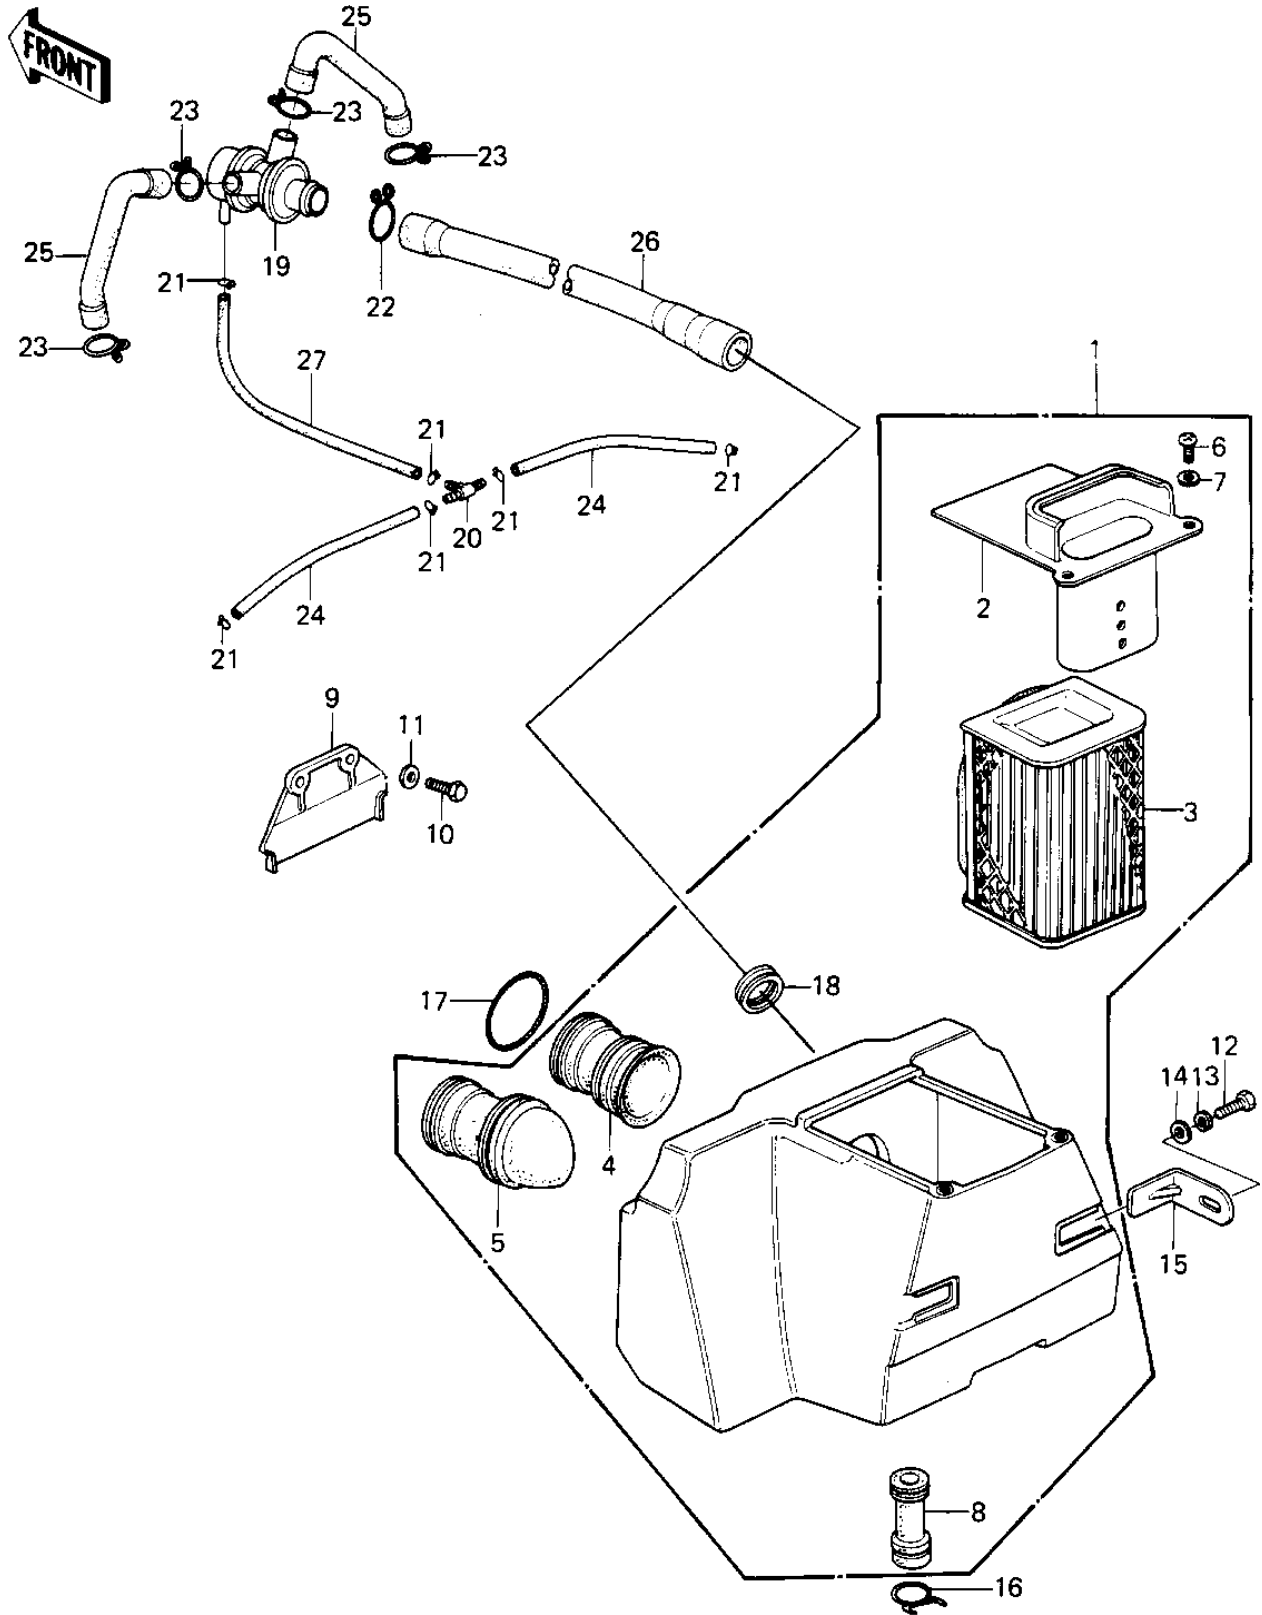

# 1980 KZ550-A1 PARTS DIAGRAM

AIR CLEANER ('80-'81 A1/A2)

# 1980 KZ550-A1 PARTS LIST

AIR CLEANER ('80-'81 A1/A2)

ITEM NAME	PART NUMBER	QUANTITY
FILTER-ASSY-AIR (Ref # 1)	11010-1103	1
11010-1104 (Canada) (Ref # 1)	11010-1054	1
CAP,AIR FILTER (Ref # 2)	11012-1183	1
ELEMENT,AIR CLNR (Ref # 3)	11013-1013	1
INLET DUCT,#2,3 (Ref # 4)	11015-057	2
INLET PIPE,#1.4 (Ref # 5)	11015-063	2
SCREW PAN HEAD 6X12 (Ref # 6)	220B0612	2
WASHER PLAIN 6MM (Ref # 7)	410B0600	2
TUBE,BREATHER,10X63L (Ref # 8)	92059-1200	1
BAFFLE PLT,AIR CLEANER (Ref # 9)	11019-003	1
BOLT-UPSET (Ref # 10)	112G0618	2
WASHER PLAIN 6MM (Ref # 11)	411B0600	2
BOLT-UPSET,6X12 (Ref # 12)	112G0612	2
WASHER SPRING 6MM (Ref # 13)	461F0600	2
WASHER PLAIN 6MM (Ref # 14)	411B0600	2
BRACKET,AIR CLEANER (Ref # 15)	32070-038	2
CLAMP BREATHER PIPE (Ref # 16)	92037-028	1
SPRING COIL (Ref # 17)	92081-047	4
GROMMET,AIR CLEANER (Ref # 18)	92071-1013	1
VALVE ASSY,AIR SWITCH (Ref # 19)	16126-1017	1
FITTING,TUBE (Ref # 20)	92005-1017	1
CLAMP-PIPE (Ref # 21)	92037-072	6
CLAMP (Ref # 22)	92037-1076	1
CLAMP,BREATHER TUBE (Ref # 23)	92037-213	4
TUBE,VACUUM,LONG (Ref # 24)	92059-1162	2
TUBE (Ref # 25)	92059-1034	2
TUBE,19X21X340L (Ref # 26)	92059-1039	1
TUBE,4X9X220L (Ref # 27)	92059-1040	1