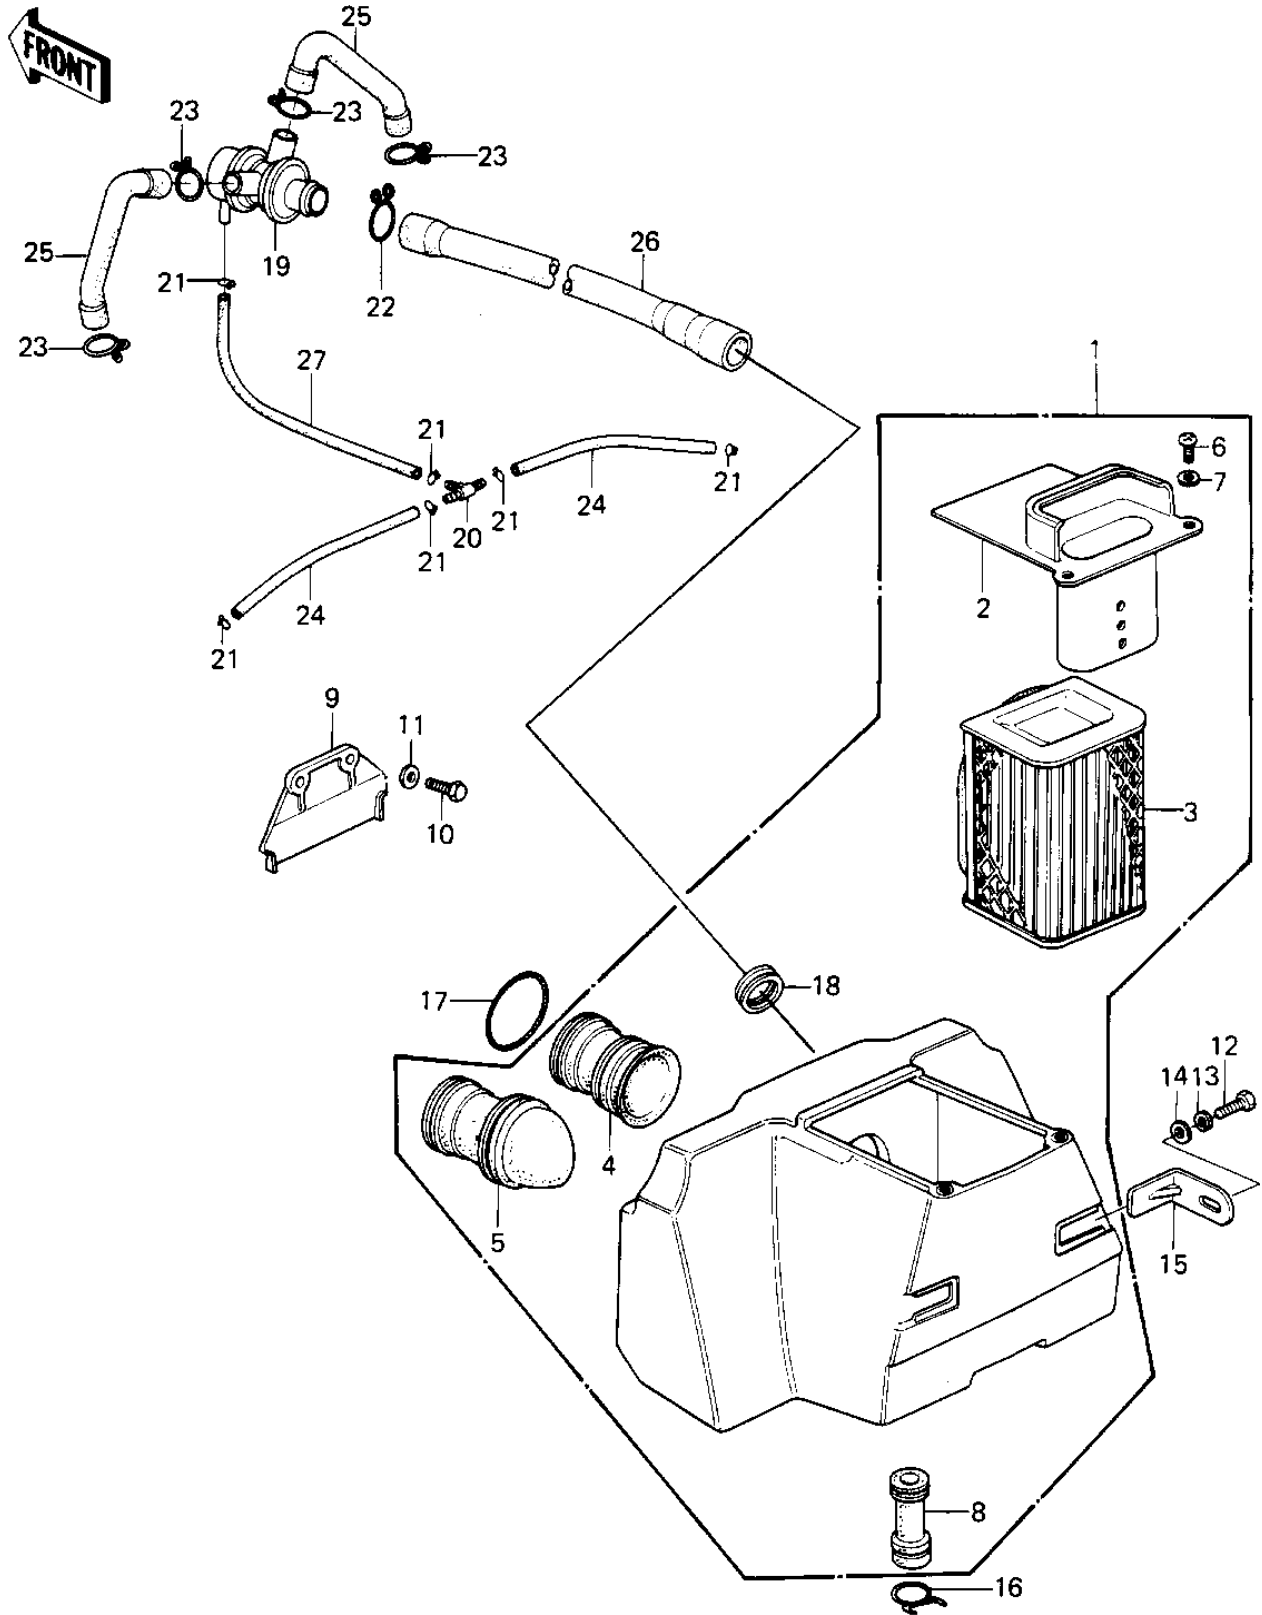

1981 KZ550-A2 PARTS DIAGRAM

AIR CLEANER ('80-'81 A1/A2)

1981 KZ550-A2 PARTS LIST

AIR CLEANER ('80-'81 A1/A2)

ITEM NAME	PART NUMBER	QUANTITY
FILTER-ASSY-AIR (Ref # 1)	11010-1103	1
11010-1104 (Canada) (Ref # 1)	11010-1054	1
CAP,AIR FILTER (Ref # 2)	11012-1183	1
ELEMENT,AIR CLNR (Ref # 3)	11013-1013	1
INLET DUCT,#2,3 (Ref # 4)	11015-057	2
INLET PIPE,#1.4 (Ref # 5)	11015-063	2
SCREW PAN HEAD 6X12 (Ref # 6)	220B0612	2
WASHER PLAIN 6MM (Ref # 7)	410B0600	2
TUBE,BREATHER,10X63L (Ref # 8)	92059-1200	1
BAFFLE PLT,AIR CLEANER (Ref # 9)	11019-003	1
BOLT-UPSET (Ref # 10)	112G0618	2
WASHER PLAIN 6MM (Ref # 11)	411B0600	2
BOLT-UPSET,6X12 (Ref # 12)	112G0612	2
WASHER SPRING 6MM (Ref # 13)	461F0600	2
WASHER PLAIN 6MM (Ref # 14)	411B0600	2
BRACKET,AIR CLEANER (Ref # 15)	32070-038	2
CLAMP BREATHER PIPE (Ref # 16)	92037-028	1
SPRING COIL (Ref # 17)	92081-047	4
GROMMET,AIR CLEANER (Ref # 18)	92071-1013	1
VALVE ASSY,AIR SWITCH (Ref # 19)	16126-1017	1
FITTING,TUBE (Ref # 20)	92005-1017	1
CLAMP-PIPE (Ref # 21)	92037-072	6
CLAMP (Ref # 22)	92037-1076	1
CLAMP,BREATHER TUBE (Ref # 23)	92037-213	4
TUBE,VACUUM,LONG (Ref # 24)	92059-1162	2
TUBE (Ref # 25)	92059-1034	2
TUBE,19X21X340L (Ref # 26)	92059-1039	1
TUBE,4X9X220L (Ref # 27)	92059-1040	1