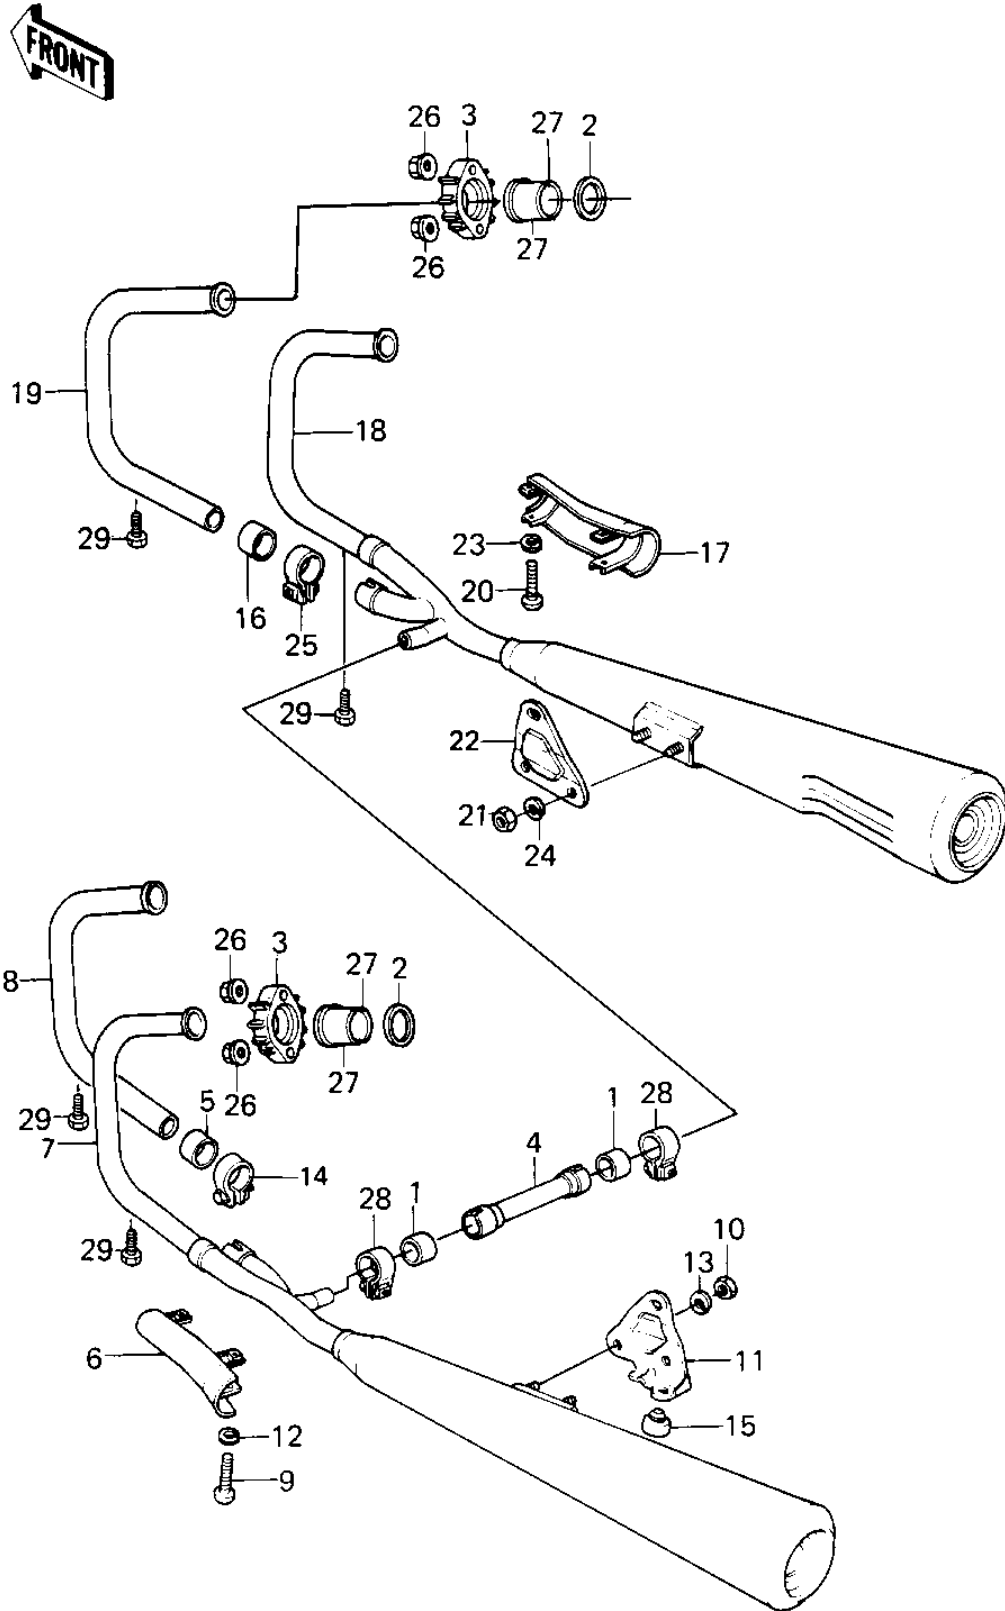

1980 KZ550-A1 PARTS DIAGRAM

MUFFLERS ('80-'81 A2/A3)

1980 KZ550-A1 PARTS LIST

MUFFLERS ('80-'81 A2/A3)

ITEM NAME	PART NUMBER	QUANTITY
GASKET,MUFFLER CONNEC (Ref # 1)	11060-1051	2
GASKET,EXHAUST PIPE H (Ref # 2)	11009-1866	4
HOLDER,EXHAUST PIPE (Ref # 3)	18069-1006	4
PIPE,MUFFLER CONNECT1 (Ref # 4)	32032-1671	1
GASKET,EXHAUST PIPE C (Ref # 5)	11009-1667	1
COVER,MUFFLER,LH (Ref # 6)	14025-1531	1
MUFFLER,L.H. (Ref # 7)	18001-1128	1
MUFFLER,L.H. (Ref # 7)	18001-1128	1
PIPE,EXHAUST,#2 (Ref # 8)	18049-1067	1
PIPE,EXHAUST,#2 (Ref # 8)	18049-1067	1
SCREW PAN HEAD 6X40 (Ref # 9)	220B0640	2
NUT,8M/M (Ref # 10)	317B0800	2
BRACKET,MUFFLER,L.H. (Ref # 11)	32069-1031	1
WASHER SPRING 6MM (Ref # 12)	461F0600	2
WASHER SPRING 8MM (Ref # 13)	461F0800	2
CLAMP,EXHAUST PIPE (Ref # 14)	92037-1089	1
CLAMP,42MM (Ref # 14)	92037-1349	1
DAMPER RUBB MAIN STAD (Ref # 15)	92075-015	1
GASKET,EXHAUST PIPE C (Ref # 16)	11009-1667	1
COVER,MUFFLER,RH (Ref # 17)	14025-1532	1
MUFFLER,R.H. (Ref # 18)	18001-1129	1
MUFFLER,R.H. (Ref # 18)	18001-1129	1
PIPE,EXHAUST,#3 (Ref # 19)	18049-1068	1
PIPE,EXHAUST,#3 (Ref # 19)	18049-1068	1
SCREW PAN HEAD 6X40 (Ref # 20)	220B0640	2
NUT,8M/M (Ref # 21)	317B0800	2
BRACKET,MUFFLER,R.H. (Ref # 22)	32069-1032	1
WASHER SPRING 6MM (Ref # 23)	461F0600	2
WASHER SPRING 8MM (Ref # 24)	461F0800	2