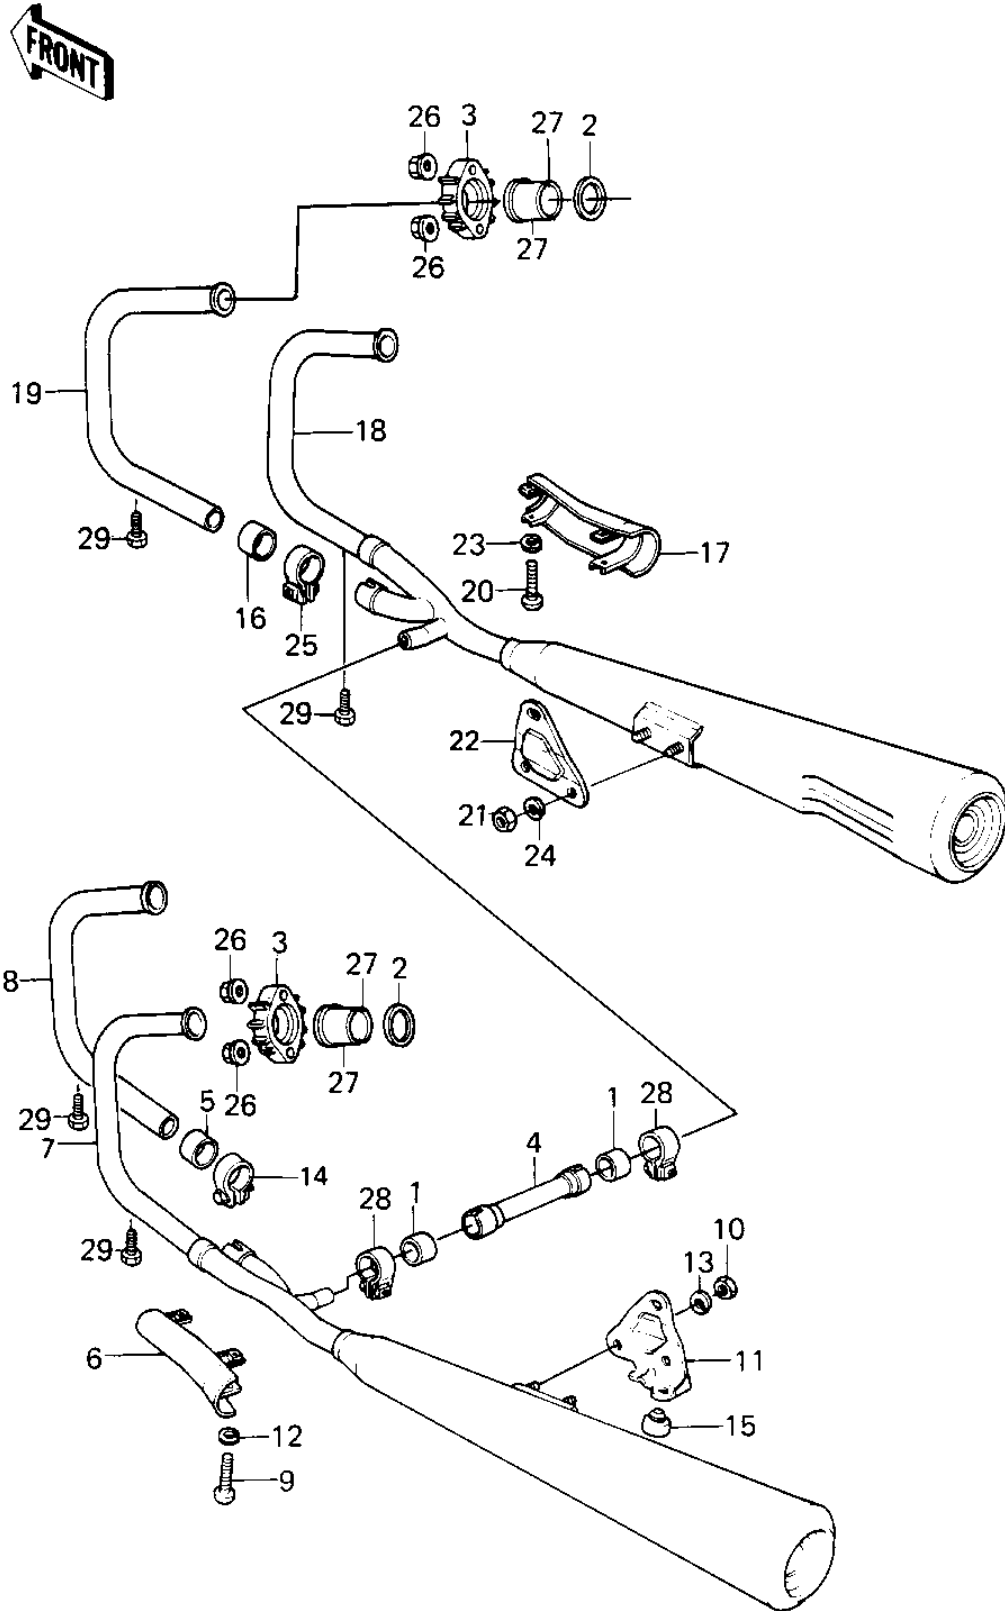

# 1981 KZ550-A2 PARTS DIAGRAM

MUFFLERS ('80-'81 A2/A3)

# 1981 KZ550-A2 PARTS LIST

MUFFLERS ('80-'81 A2/A3)

ITEM NAME	PART NUMBER	QUANTITY
GASKET,MUFFLER CONNEC (Ref # 1)	11060-1051	2
GASKET,EXHAUST PIPE H (Ref # 2)	11009-1866	4
HOLDER,EXHAUST PIPE (Ref # 3)	18069-1006	4
PIPE,MUFFLER CONNECT1 (Ref # 4)	32032-1671	1
GASKET,EXHAUST PIPE C (Ref # 5)	11009-1667	1
COVER,MUFFLER,LH (Ref # 6)	14025-1531	1
MUFFLER,L.H. (Ref # 7)	18001-1128	1
MUFFLER,L.H. (Ref # 7)	18001-1128	1
PIPE,EXHAUST,#2 (Ref # 8)	18049-1067	1
PIPE,EXHAUST,#2 (Ref # 8)	18049-1067	1
SCREW PAN HEAD 6X40 (Ref # 9)	220B0640	2
NUT,8M/M (Ref # 10)	317B0800	2
BRACKET,MUFFLER,L.H. (Ref # 11)	32069-1031	1
WASHER SPRING 6MM (Ref # 12)	461F0600	2
WASHER SPRING 8MM (Ref # 13)	461F0800	2
CLAMP,EXHAUST PIPE (Ref # 14)	92037-1089	1
CLAMP,42MM (Ref # 14)	92037-1349	1
DAMPER RUBB MAIN STAD (Ref # 15)	92075-015	1
GASKET,EXHAUST PIPE C (Ref # 16)	11009-1667	1
COVER,MUFFLER,RH (Ref # 17)	14025-1532	1
MUFFLER,R.H. (Ref # 18)	18001-1129	1
MUFFLER,R.H. (Ref # 18)	18001-1129	1
PIPE,EXHAUST,#3 (Ref # 19)	18049-1068	1
PIPE,EXHAUST,#3 (Ref # 19)	18049-1068	1
SCREW PAN HEAD 6X40 (Ref # 20)	220B0640	2
NUT,8M/M (Ref # 21)	317B0800	2
BRACKET,MUFFLER,R.H. (Ref # 22)	32069-1032	1
WASHER SPRING 6MM (Ref # 23)	461F0600	2
WASHER SPRING 8MM (Ref # 24)	461F0800	2