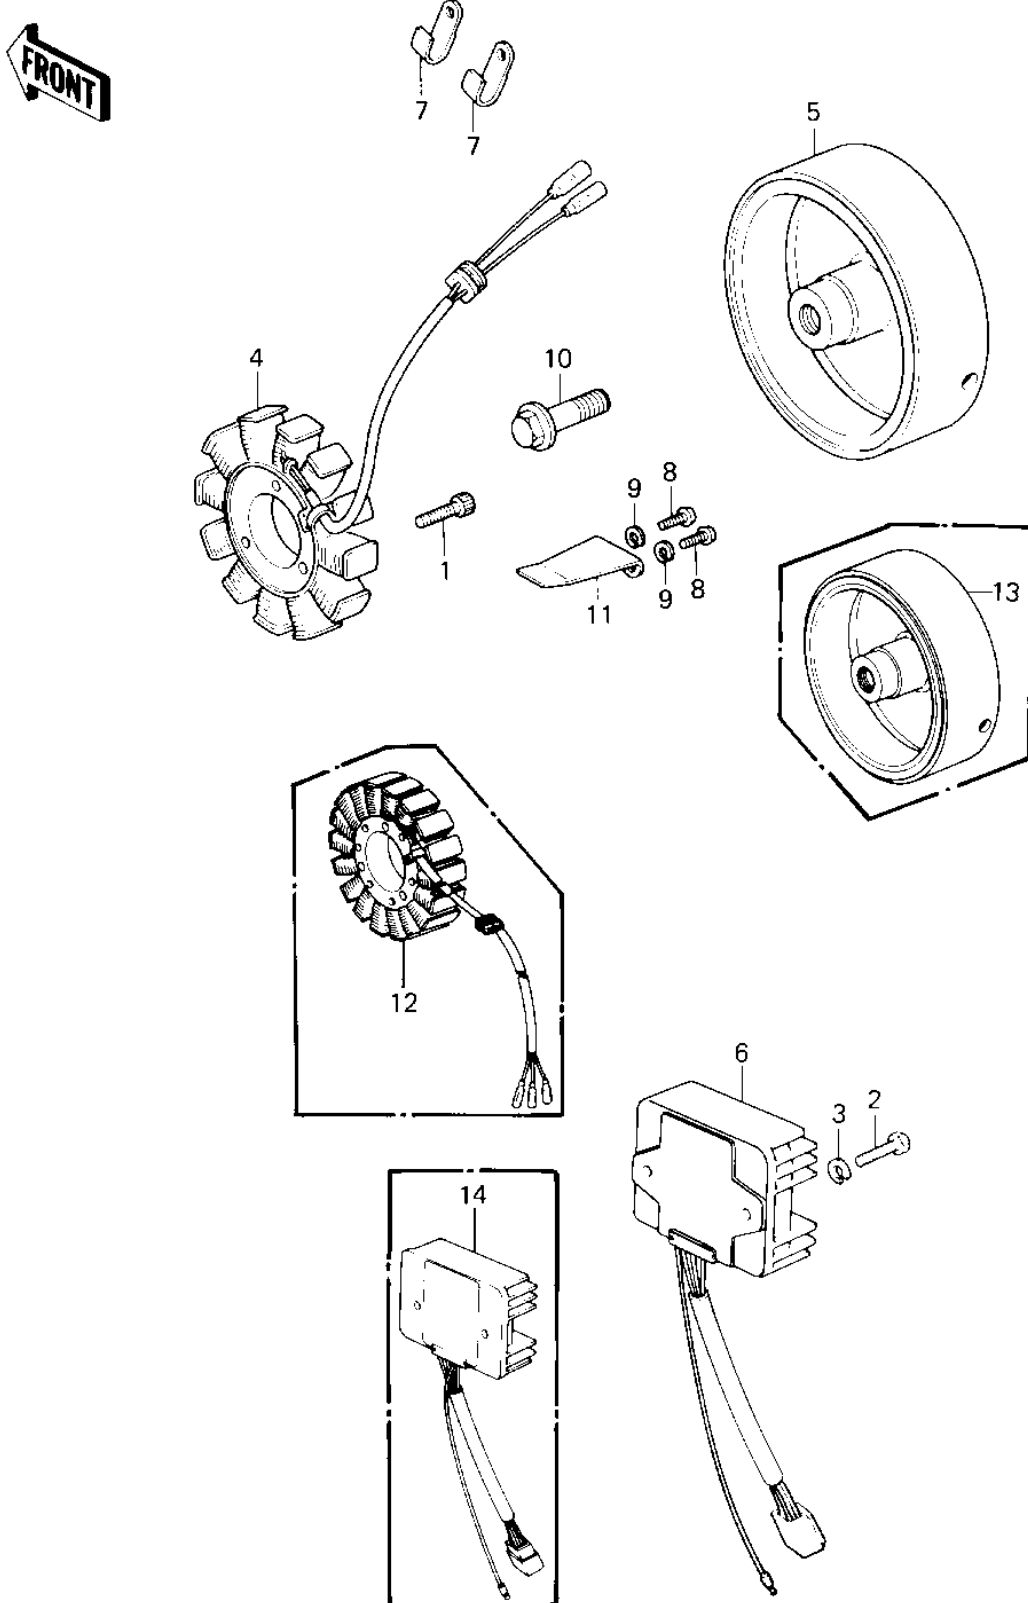

# 1980 KZ550-A1 PARTS DIAGRAM

GENERATOR/REGULATOR ('80-'81 A1/A2)

## 1980 KZ550-A1 PARTS LIST

GENERATOR/REGULATOR ('80-'81 A1/A2)

| ITEM NAME                       | PART NUMBER | QUANTITY |
|---------------------------------|-------------|----------|
| BOLT,ALLEN,6X28 (Ref # 1)       | 120P0628    | 3        |
| BOLT-UPSET (Ref # 2)            | 112G0625    | 2        |
| WASHER SPRING 6MM (Ref # 3)     | 461F0600    | 2        |
| STATOR ASSY,GENERATOR (Ref # 4) | 21003-1013  | 1        |
| ROTOR,GENERATOR (Ref # 5)       | 21050-1007  | 1        |
| REGULATOR,VOLTAGE (Ref # 6)     | 21066-1011  | 1        |
| CLAMP,WIRING HARNESS (Ref # 7)  | 21126-008   | 2        |
| SCREW PAN HEAD 5X12 (Ref # 8)   | 220B0512    | 2        |
| WASHER SPRING 5MM (Ref # 9)     | 461F0500    | 2        |
| BOLT,10X40 (Ref # 10)           | 92001-1201  | 1        |
| CLAMP,GENERATOR WIRE (Ref # 11) | 92037-1122  | 1        |
| STATOR,GENERATOR (Ref # 12)     | 21003-1038  | 1        |
| FLYWHEEL,GENERATOR (Ref # 13)   | 21050-1019  | 1        |
| REGULATOR,VOLTAGE (Ref # 14)    | 21066-1008  | 1        |