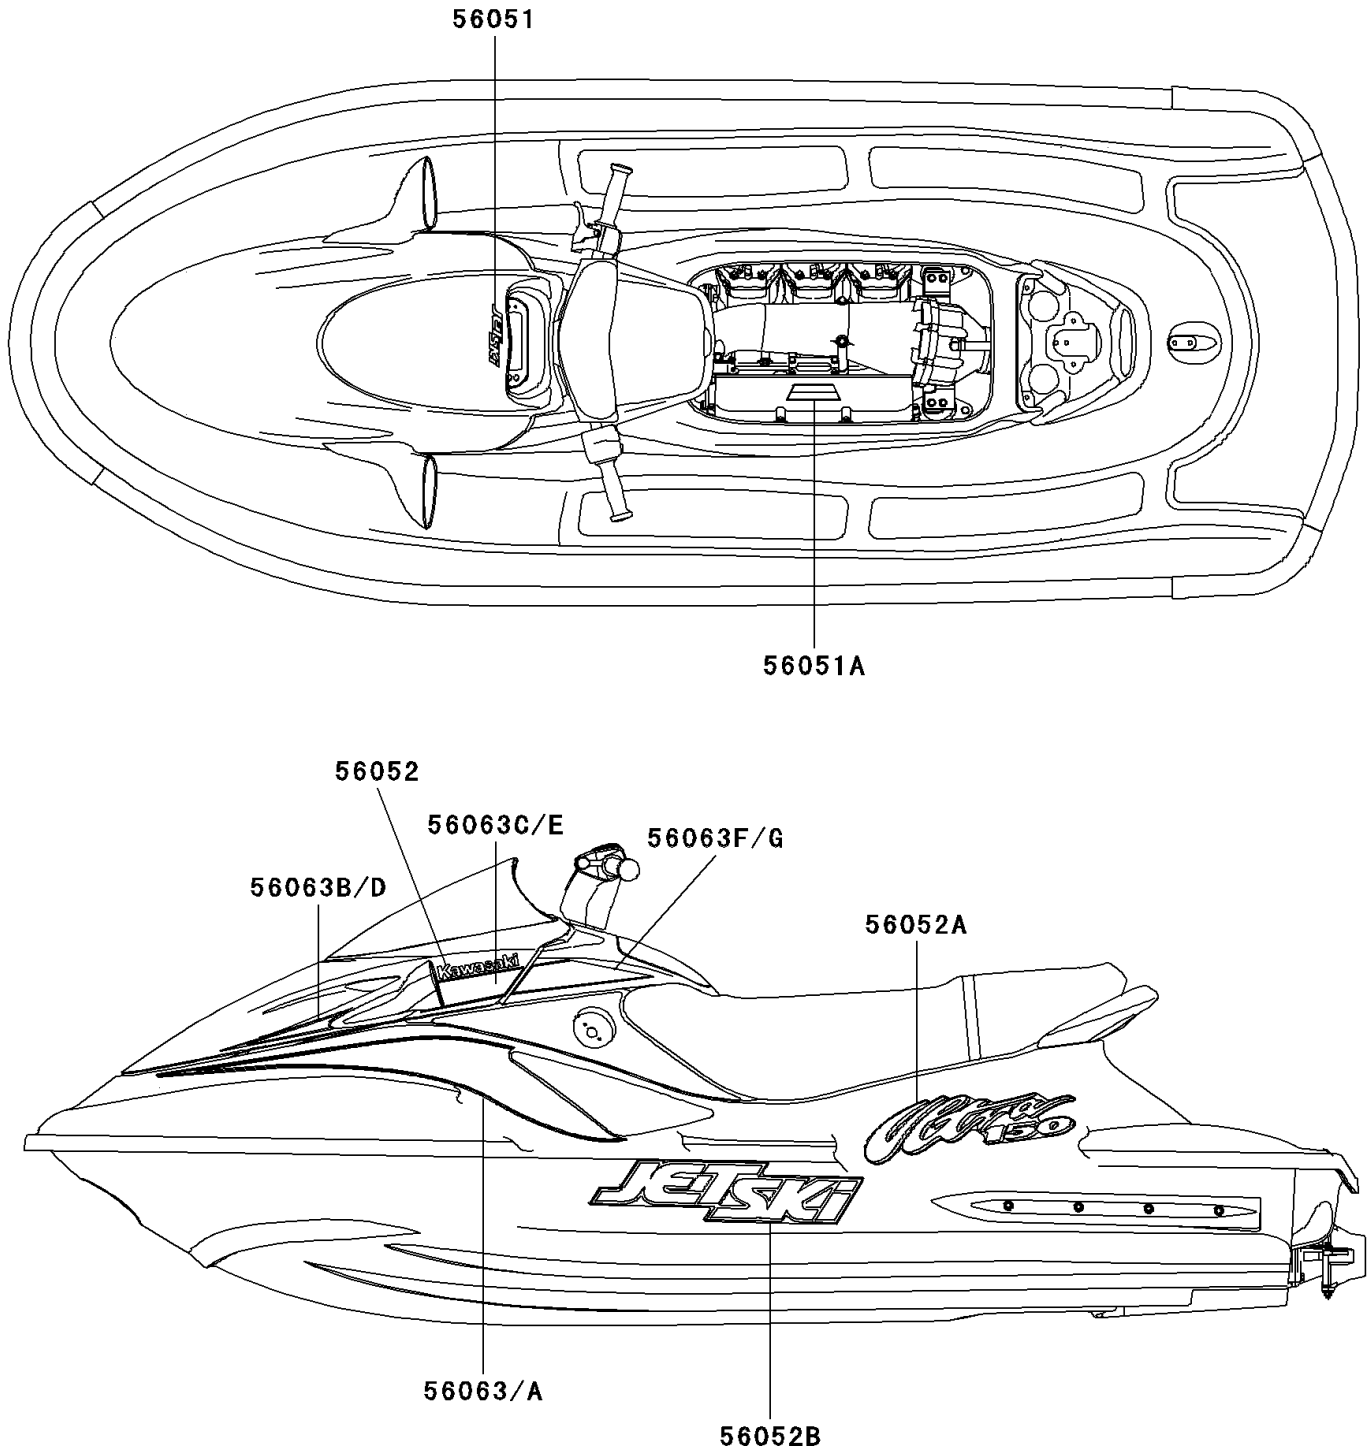

2000 Ultra 150 PARTS DIAGRAM

Decals(JH1200-A2)

F3880A

2000 Ultra 150 PARTS LIST

Decals(JH1200-A2)

| ITEM NAME | PART NUMBER | QUANTITY |
|--|-------------|----------|
| MARK,METER COVER,JET SKI (Ref # 56051) | 56051-3816 | 1 |
| MARK,1200 TRIPLE (Ref # 56051A) | 56051-3821 | 1 |
| MARK,KAWASAKI (Ref # 56052) | 56052-3723 | 2 |
| MARK,DECK,ULTRA (Ref # 56052A) | 56052-3725 | 2 |
| MARK,HULL,JET SKI (Ref # 56052B) | 56052-3726 | 2 |
| PATTERN,DECK,LH (Ref # 56063) | 56063-3722 | 1 |
| PATTERN,DECK,RH (Ref # 56063A) | 56063-3723 | 1 |
| PATTERN,HATCH COVER,FR,LH (Ref # 56063B) | 56063-3724 | 1 |
| PATTERN,HATCH COVER,RR,LH (Ref # 56063C) | 56063-3725 | 1 |
| PATTERN,HATCH COVER,FR,RH (Ref # 56063D) | 56063-3726 | 1 |
| PATTERN,HATCH COVER,RR,RH (Ref # 56063E) | 56063-3727 | 1 |
| PATTERN,METER COVER,LH (Ref # 56063F) | 56063-3728 | 1 |
| PATTERN,METER COVER,RH (Ref # 56063G) | 56063-3729 | 1 |