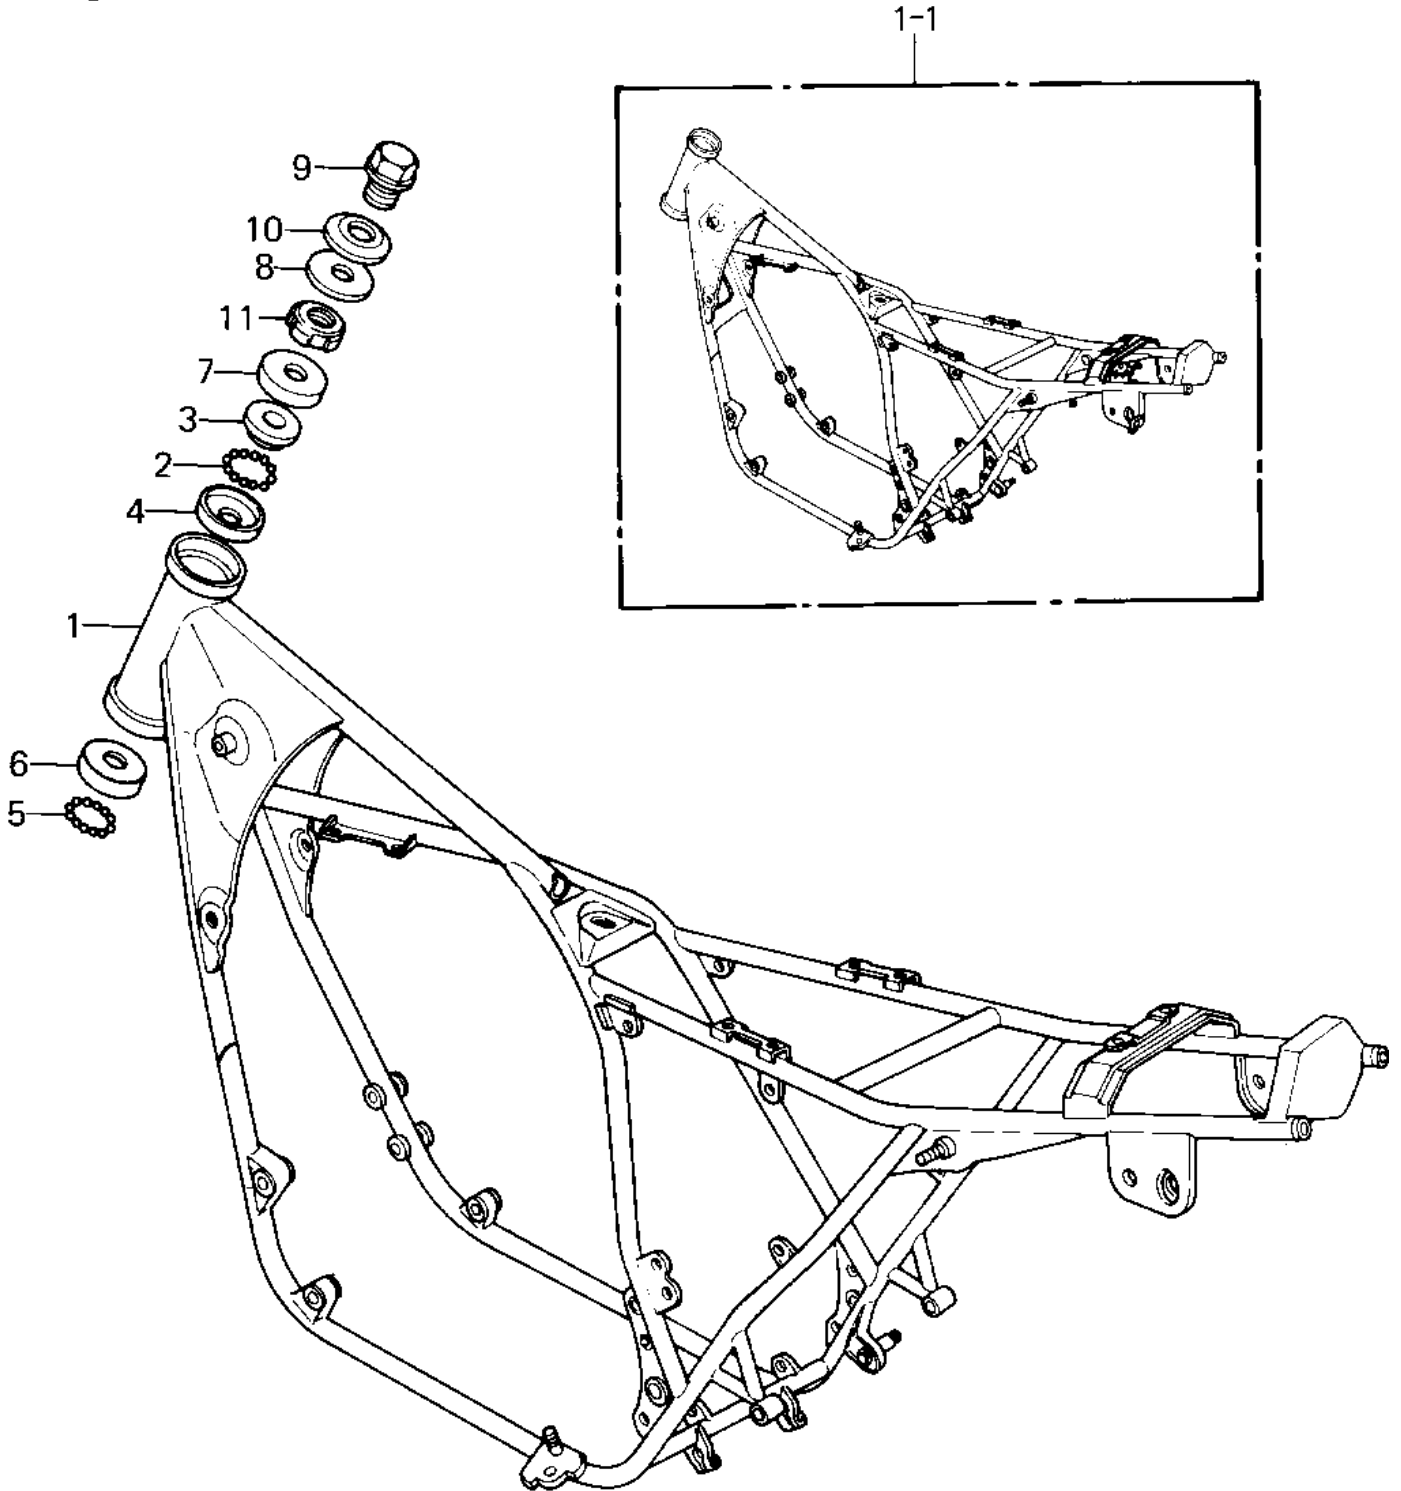

# 1980 KZ550-A1 PARTS DIAGRAM

FRAME ('80-'81 A1/A2)

## 1980 KZ550-A1 PARTS LIST

FRAME ('80-'81 A1/A2)

ITEM NAME	PART NUMBER	QUANTITY
FRAME (Ref # 1)	32002-1067	1
FRAME-COMP (Ref # 1-1)	32002-1173	1
BALL STEEL 1/4' (Ref # 2)	600A0800	19
CONE,STRNG STM BRNG (Ref # 3)	92047-011	1
RACE STRNG STEM BERNG (Ref # 4)	92048-006	1
BALL STEEL 1/4' (Ref # 5)	600A0800	20
RACE,STRNG STM BRNG (Ref # 6)	92048-008	1
CAP, STEERING STEM (Ref # 7)	46098-016	1
WASHER,WAVE (Ref # 8)	46100-003	1
BOLT,STEERG STEM HEAD (Ref # 9)	92007-031	1
WASHER,STEERG STM HD (Ref # 10)	92022-230	1
NUT STEERING STEM LCK (Ref # 11)	92090-007	1