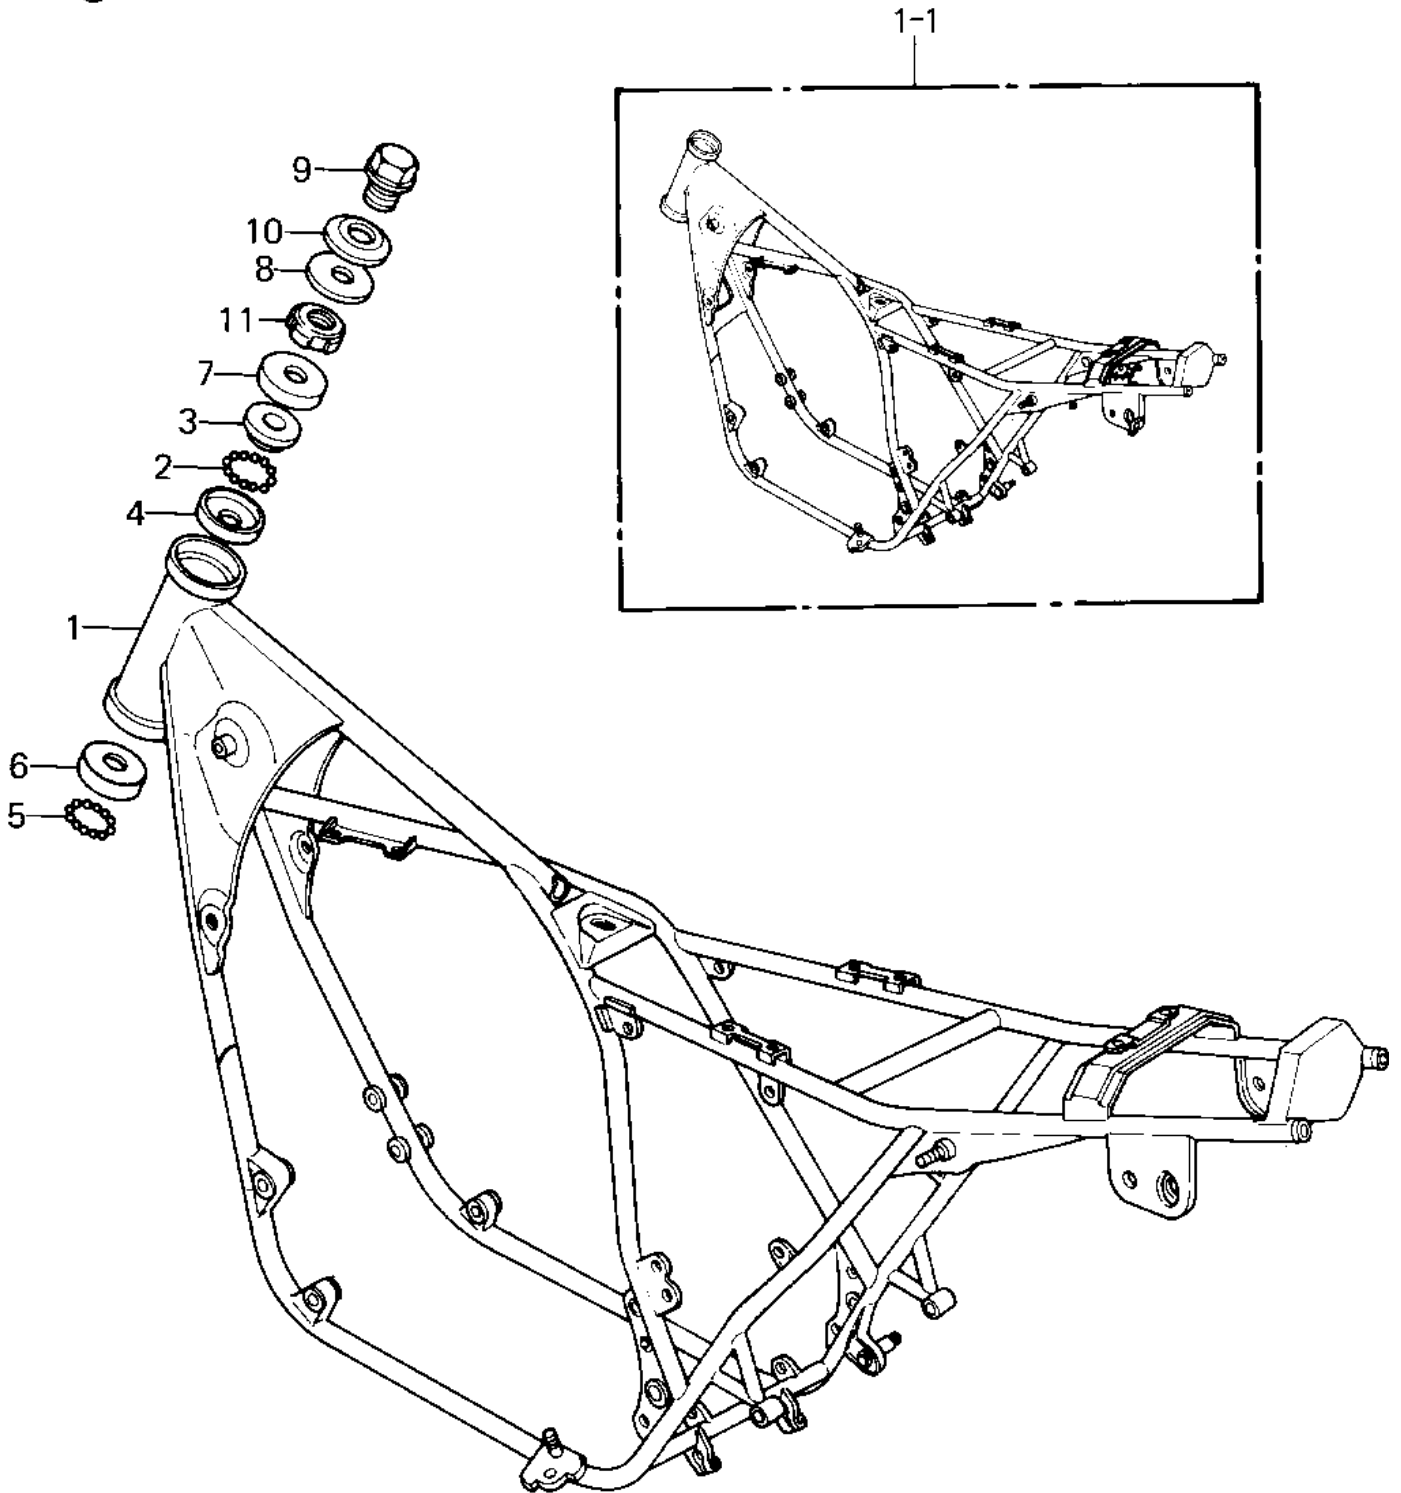

1981 KZ550-A2 PARTS DIAGRAM

FRAME ('80-'81 A1/A2)

1981 KZ550-A2 PARTS LIST

FRAME ('80-'81 A1/A2)

ITEM NAME	PART NUMBER	QUANTITY
FRAME (Ref # 1)	32002-1067	1
FRAME-COMP (Ref # 1-1)	32002-1173	1
BALL STEEL 1/4' (Ref # 2)	600A0800	19
CONE,STRNG STM BRNG (Ref # 3)	92047-011	1
RACE STRNG STEM BERNG (Ref # 4)	92048-006	1
BALL STEEL 1/4' (Ref # 5)	600A0800	20
RACE,STRNG STM BRNG (Ref # 6)	92048-008	1
CAP, STEERING STEM (Ref # 7)	46098-016	1
WASHER,WAVE (Ref # 8)	46100-003	1
BOLT,STEERG STEM HEAD (Ref # 9)	92007-031	1
WASHER,STEERG STM HD (Ref # 10)	92022-230	1
NUT STEERING STEM LCK (Ref # 11)	92090-007	1