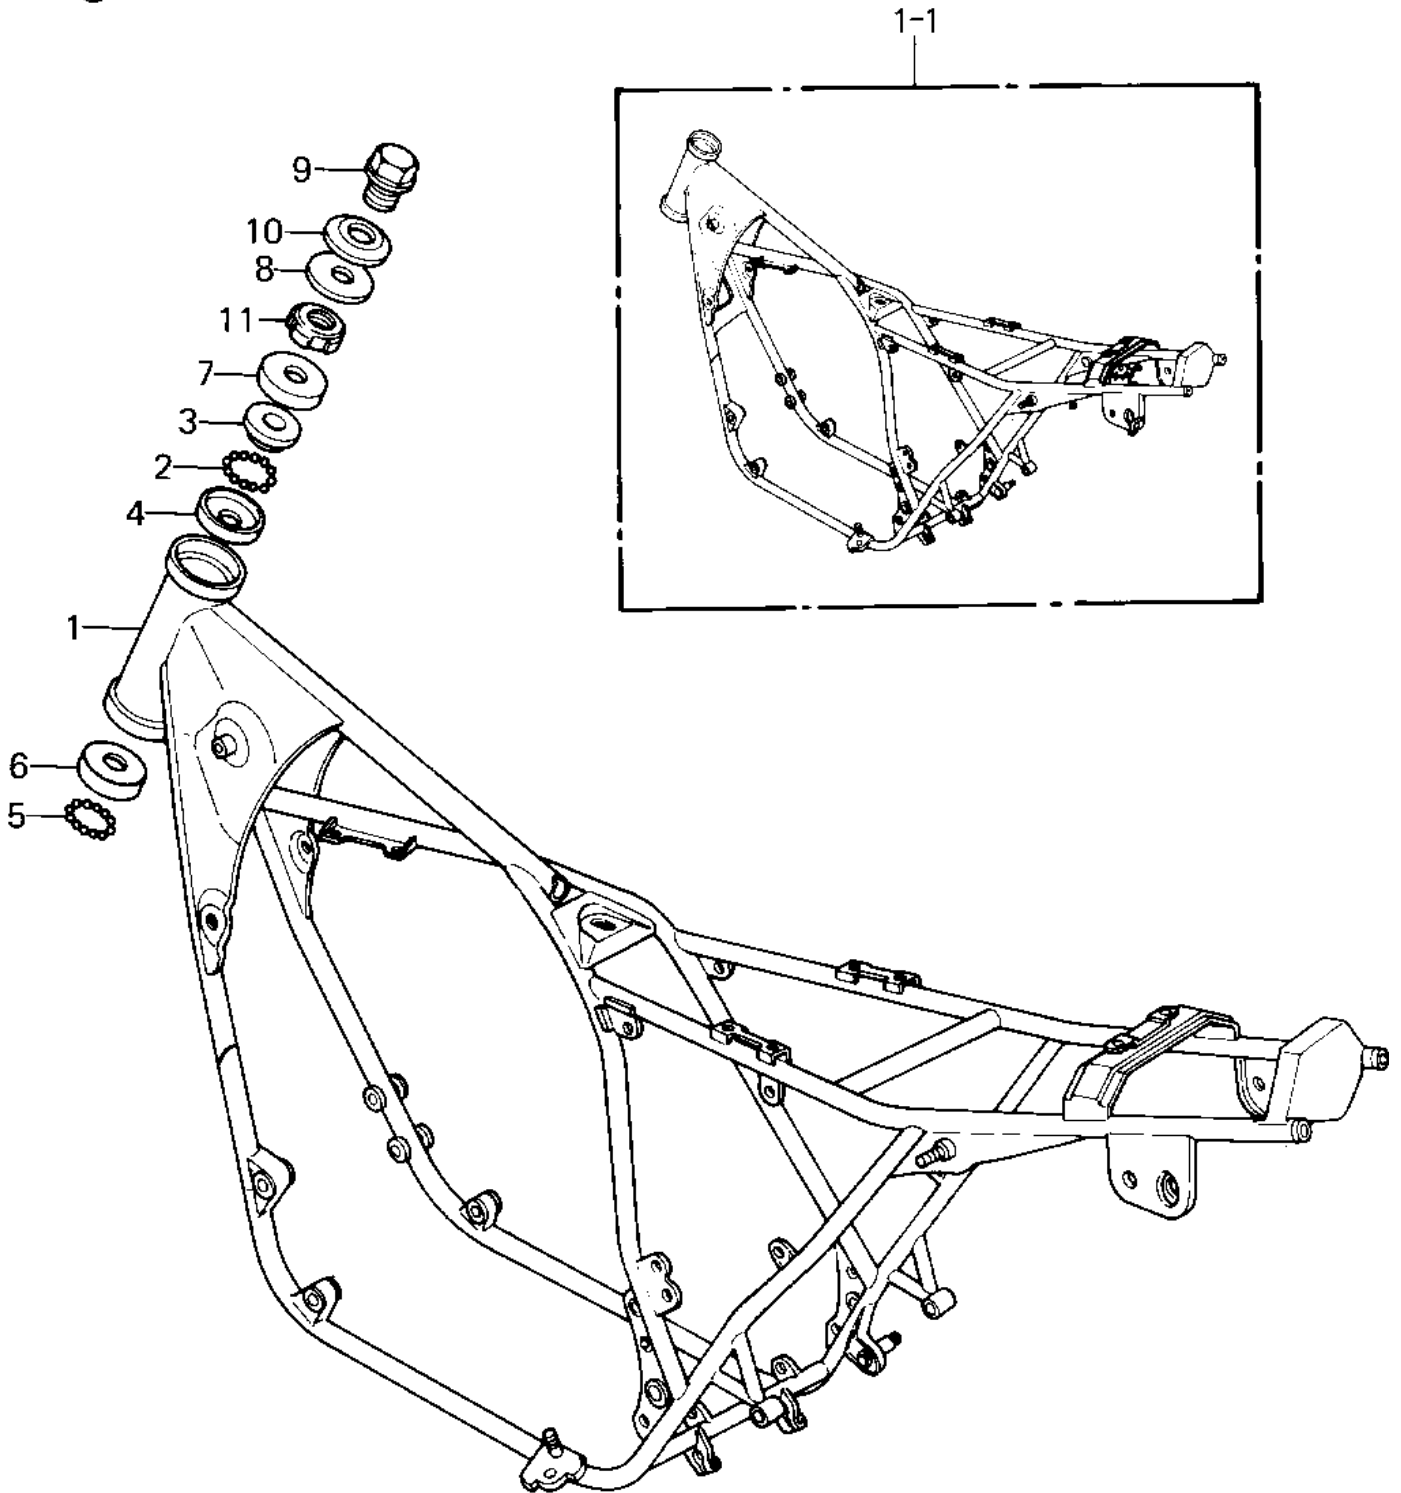

# 1981 KZ550-A2 PARTS DIAGRAM

FRAME ('80-'81 A1/A2)

## 1981 KZ550-A2 PARTS LIST

FRAME ('80-'81 A1/A2)

ITEM NAME	PART NUMBER	QUANTITY
FRAME (Ref # 1)	32002-1067	1
FRAME-COMP (Ref # 1-1)	32002-1173	1
BALL STEEL 1/4' (Ref # 2)	600A0800	19
CONE,STRNG STM BRNG (Ref # 3)	92047-011	1
RACE STRNG STEM BERNG (Ref # 4)	92048-006	1
BALL STEEL 1/4' (Ref # 5)	600A0800	20
RACE,STRNG STM BRNG (Ref # 6)	92048-008	1
CAP, STEERING STEM (Ref # 7)	46098-016	1
WASHER,WAVE (Ref # 8)	46100-003	1
BOLT,STEERG STEM HEAD (Ref # 9)	92007-031	1
WASHER,STEERG STM HD (Ref # 10)	92022-230	1
NUT STEERING STEM LCK (Ref # 11)	92090-007	1