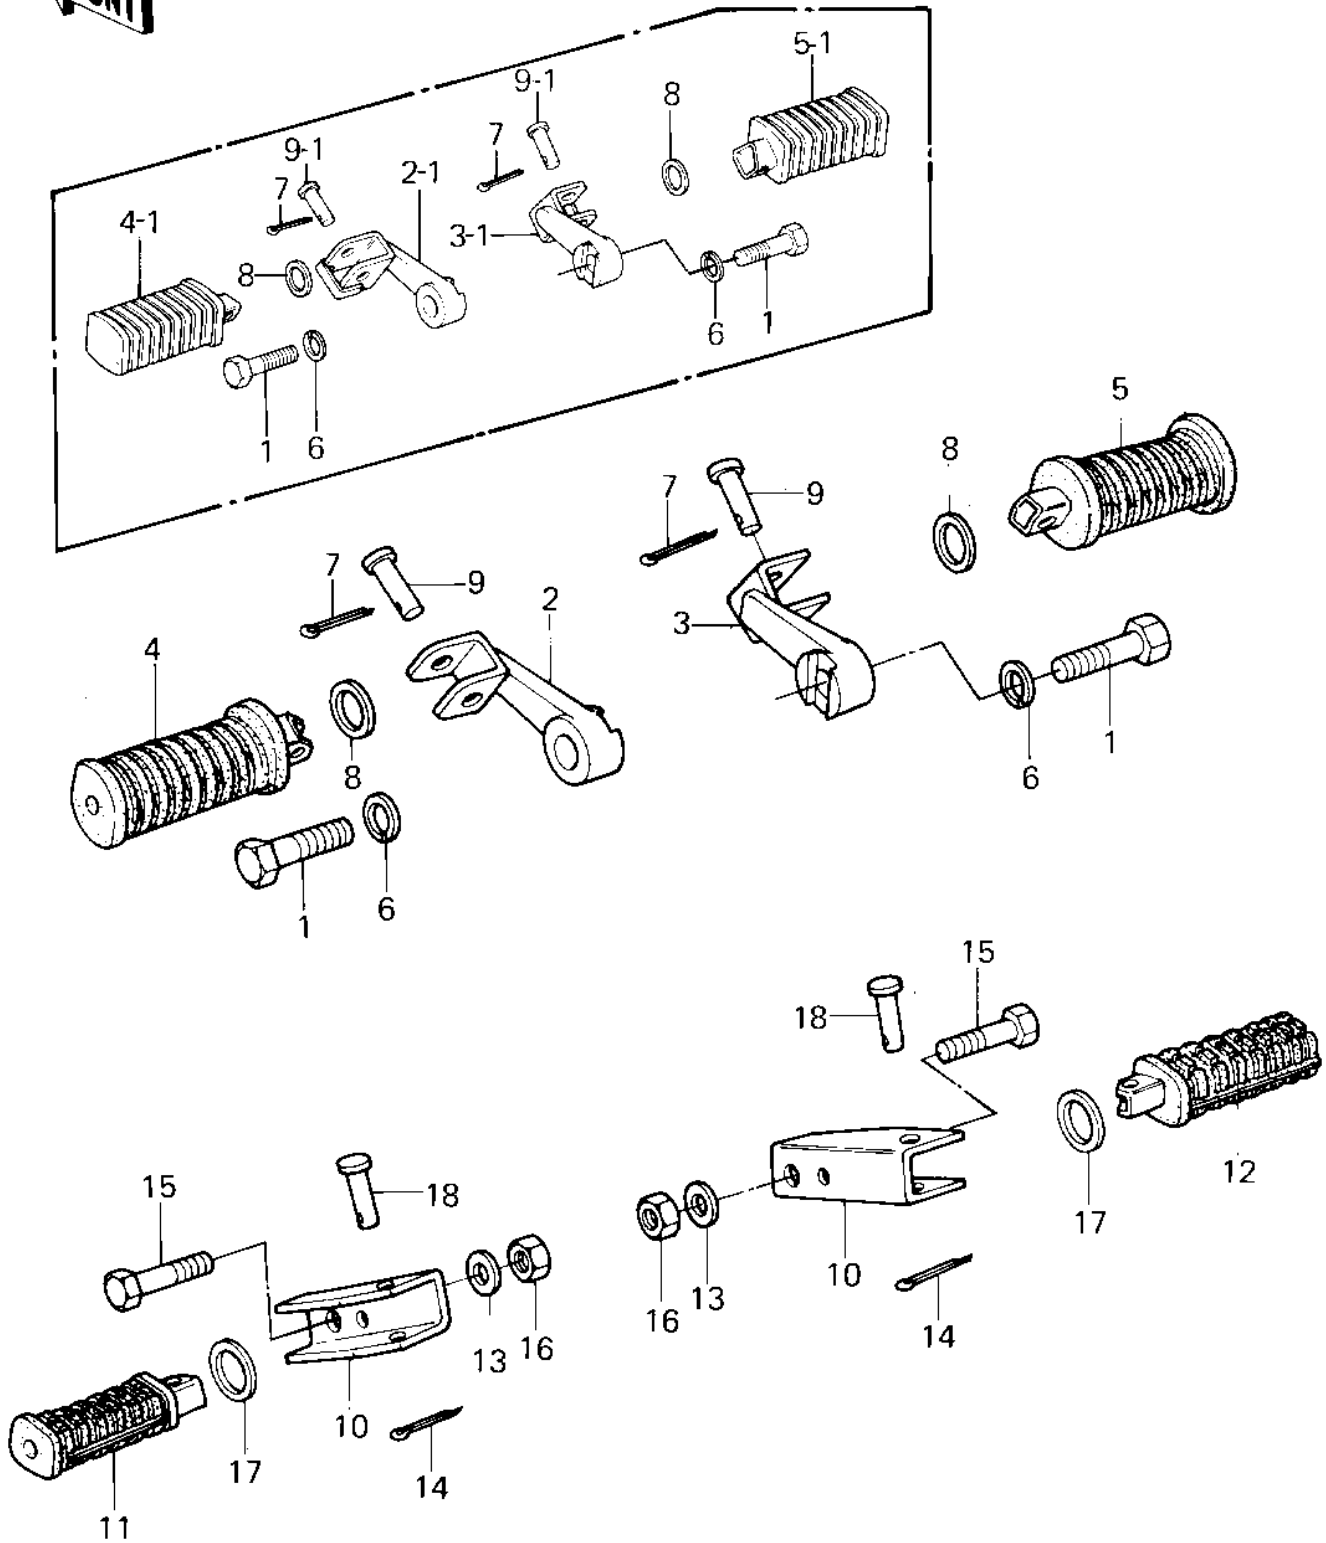

# 1980 KZ550-A1 PARTS DIAGRAM

FOOTRESTS ('80-'81 A1/A2)

# 1980 KZ550-A1 PARTS LIST

## FOOTRESTS ('80-'81 A1/A2)

ITEM NAME	PART NUMBER	QUANTITY
BOLT,12X30 (Ref # 1)	113G1230A	2
HOLDER,STEP,L.H. (Ref # 2)	34003-1021	1
HOLDER-STEP,FR,LH (Ref # 2-1)	34003-1074	1
HOLDER,STEP,R.H. (Ref # 3)	34003-1022	1
HOLDER-STEP,FR,RH (Ref # 3-1)	34003-1075	1
STEP-ASSY (Ref # 4)	34027-1103	1
STEP-ASSY,FR,RH (Ref # 4-1)	34028-1018	1
STEP-ASSY (Ref # 5)	34027-1103	1
STEP-ASSY,FR,RH (Ref # 5-1)	34028-1018	1
WASHER SPRING 12MM (Ref # 6)	461F1200	2
PIN COTTER 2.5X16 (Ref # 7)	550D2516	2
WASHER,PLAIN (Ref # 8)	92022-250	2
PIN-FOOTREST BAR FIT (Ref # 9)	92043-080	2
PIN,FOOTREST BAR FIT (Ref # 9-1)	92043-115	2
HOLDER,REAR FOOTREST (Ref # 10)	34003-1025	2
STEP,FOOTREST,REAR,LH (Ref # 11)	34028-1009	1
STEP,FOOTREST,REAR,RH (Ref # 12)	34028-1010	1
WASHER PLAIN 10MM (Ref # 13)	411B1000	2
PIN,COTTER,2.0X12 (Ref # 14)	550D2012	2
BOLT,HEX HEAD,10X40 (Ref # 15)	92003-213	2
NUT,LOCK,10MM (Ref # 16)	92019-021	2
WASHER-PLAIN (Ref # 17)	92022-181	2
PIN (Ref # 18)	92043-1464	2