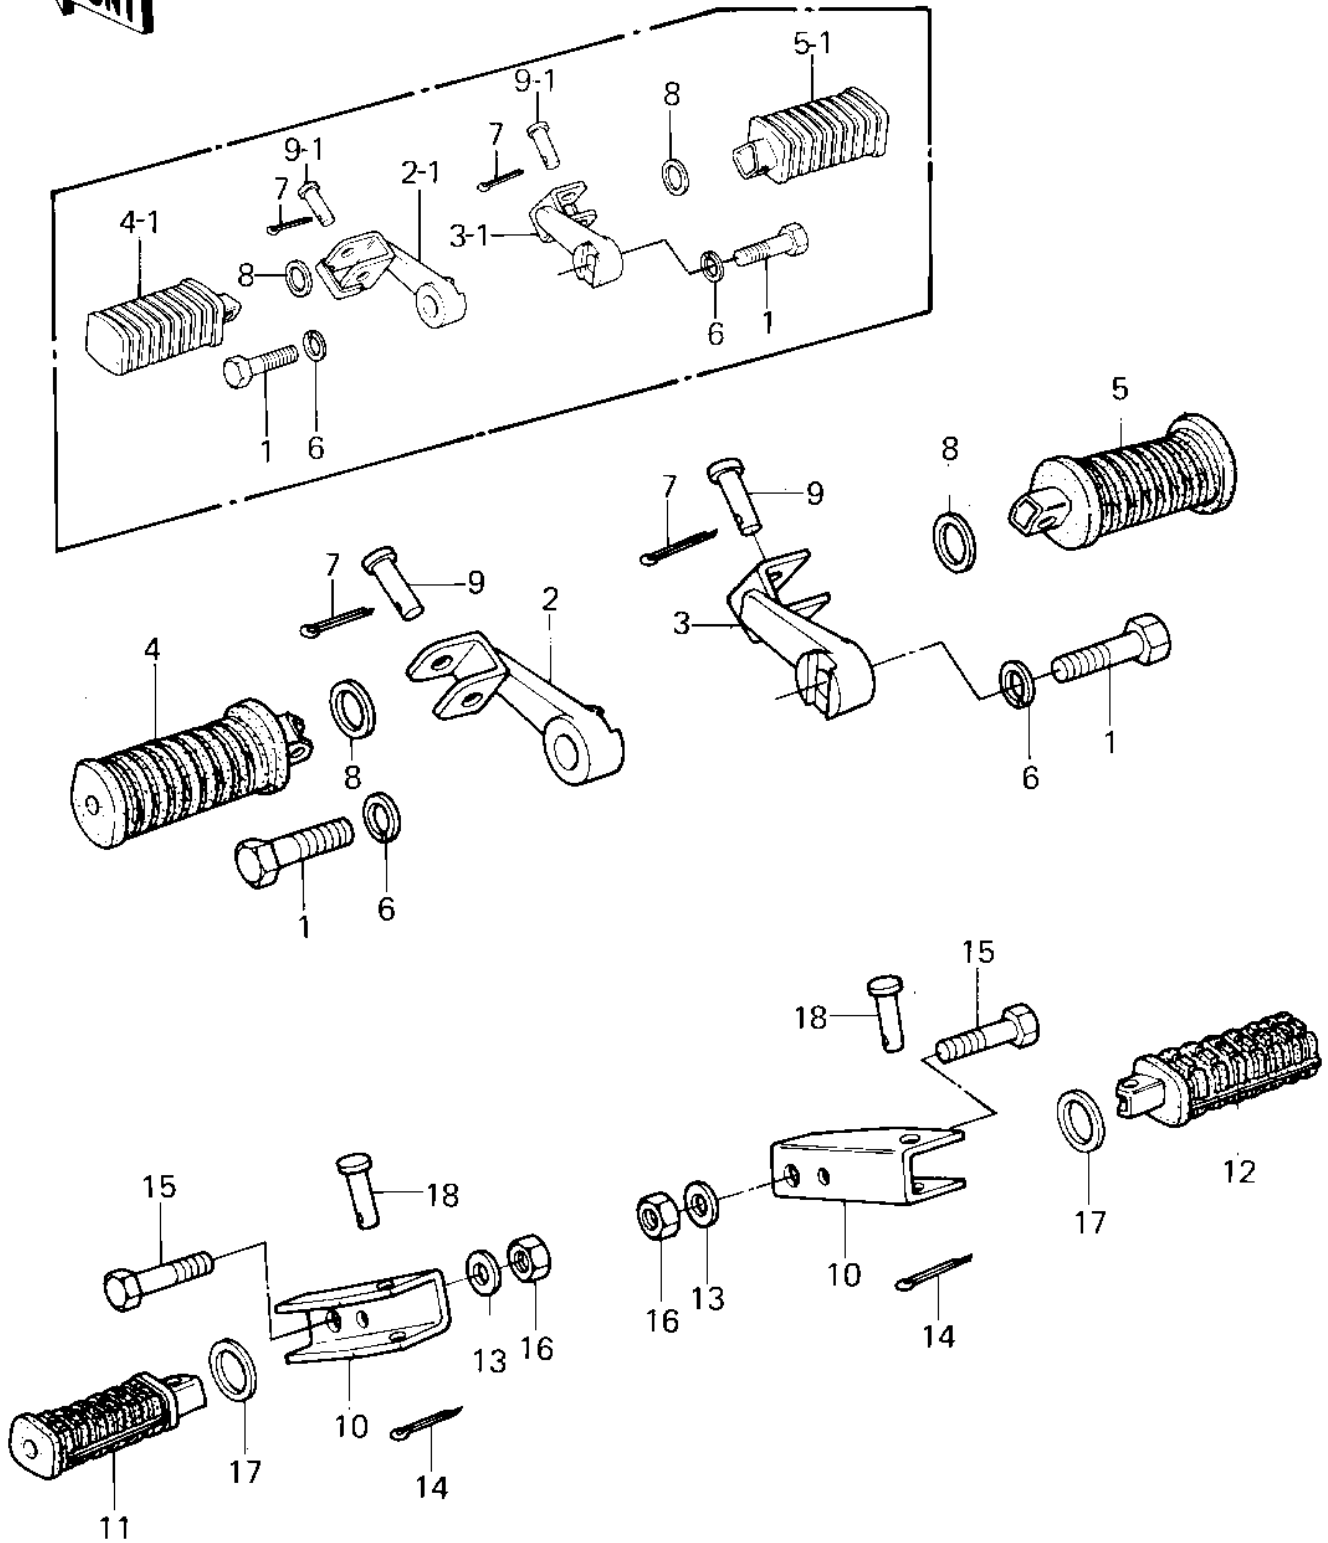

1981 KZ550-A2 PARTS DIAGRAM

FOOTRESTS ('80-'81 A1/A2)

1981 KZ550-A2 PARTS LIST

FOOTRESTS ('80-'81 A1/A2)

ITEM NAME	PART NUMBER	QUANTITY
BOLT,12X30 (Ref # 1)	113G1230A	2
HOLDER,STEP,L.H. (Ref # 2)	34003-1021	1
HOLDER-STEP,FR,LH (Ref # 2-1)	34003-1074	1
HOLDER,STEP,R.H. (Ref # 3)	34003-1022	1
HOLDER-STEP,FR,RH (Ref # 3-1)	34003-1075	1
STEP-ASSY (Ref # 4)	34027-1103	1
STEP-ASSY,FR,RH (Ref # 4-1)	34028-1018	1
STEP-ASSY (Ref # 5)	34027-1103	1
STEP-ASSY,FR,RH (Ref # 5-1)	34028-1018	1
WASHER SPRING 12MM (Ref # 6)	461F1200	2
PIN COTTER 2.5X16 (Ref # 7)	550D2516	2
WASHER,PLAIN (Ref # 8)	92022-250	2
PIN-FOOTREST BAR FIT (Ref # 9)	92043-080	2
PIN,FOOTREST BAR FIT (Ref # 9-1)	92043-115	2
HOLDER,REAR FOOTREST (Ref # 10)	34003-1025	2
STEP,FOOTREST,REAR,LH (Ref # 11)	34028-1009	1
STEP,FOOTREST,REAR,RH (Ref # 12)	34028-1010	1
WASHER PLAIN 10MM (Ref # 13)	411B1000	2
PIN,COTTER,2.0X12 (Ref # 14)	550D2012	2
BOLT,HEX HEAD,10X40 (Ref # 15)	92003-213	2
NUT,LOCK,10MM (Ref # 16)	92019-021	2
WASHER-PLAIN (Ref # 17)	92022-181	2
PIN (Ref # 18)	92043-1464	2