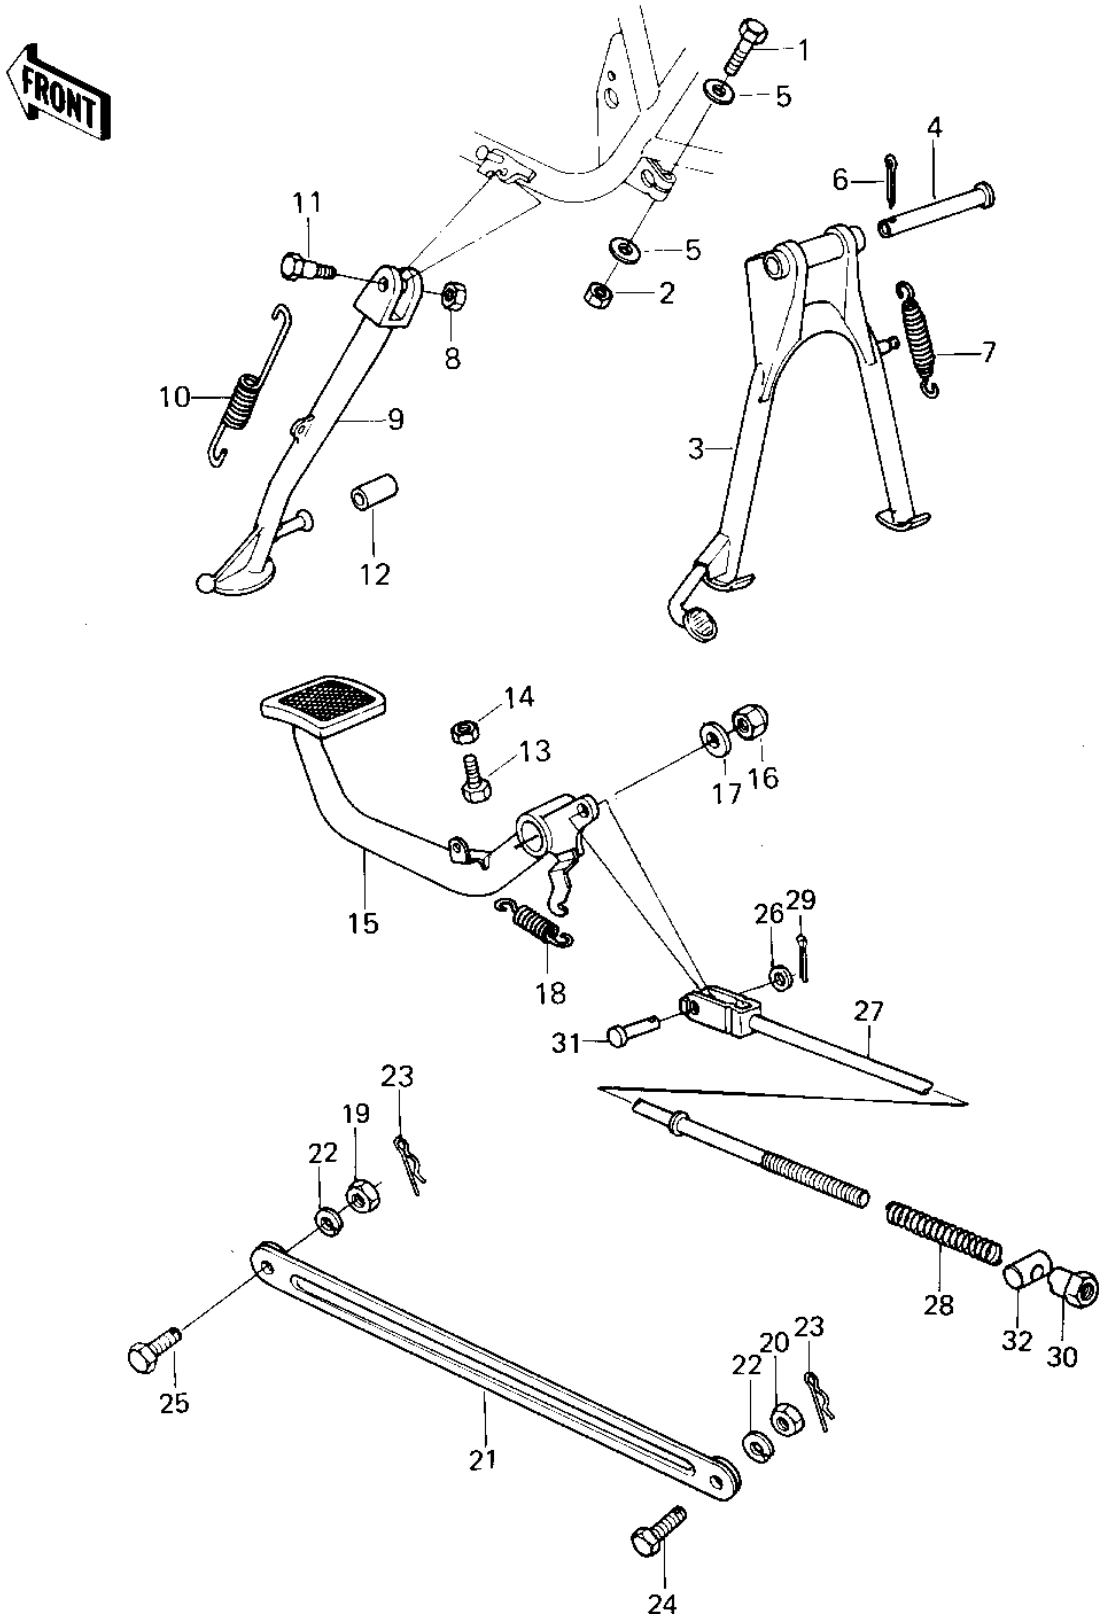

# 1980 KZ550-A1 PARTS DIAGRAM

STANDS/BRAKE PEDAL ('80-'81 A1/A2)

# 1980 KZ550-A1 PARTS LIST

## STANDS/BRAKE PEDAL ('80-'81 A1/A2)

ITEM NAME	PART NUMBER	QUANTITY
BOLT,8X40 (Ref # 1)	115G0840	2
NUT,8M/M (Ref # 2)	317B0800	2
STAND-MAIN (Ref # 3)	34011-1010	1
SHAFT,MAIN STAND (Ref # 4)	34019-016	1
WASHER PLAIN 8MM (Ref # 5)	410B0800	4
PIN COTTER 3.0X30 (Ref # 6)	550D3030	1
SPRING,MAIN STAND,R.H (Ref # 7)	92081-1145	1
SPRING,MAIN STAND (Ref # 7)	92081-1265	1
NUT 10MM (Ref # 8)	315B1000	1
STAND-SIDE (Ref # 9)	34024-1036	1
STAND-SIDE (Ref # 9)	34024-1036	1
SPRING,SIDE STAND (Ref # 10)	34025-005	1
BOLT-SIDE STAND (Ref # 11)	92003-079	1
DAMPER RUBB SIDE STND (Ref # 12)	92075-031	1
BOLT-UPSET,6X20 (Ref # 13)	112G0620	1
NUT 6MM (Ref # 14)	311B0600	1
PEDAL,BRAKE (Ref # 15)	43001-1019	1
NUT,CAP AND LOCK,8MM (Ref # 16)	92019-013	1
NUT,CAP,LOCK,8MM (Ref # 16)	92015-1131	1
WASHER,8.5X20X1.6 (Ref # 17)	92022-1561	1
SPRING,BRAKE PEDAL (Ref # 18)	92081-1147	1
NUT,10MM (Ref # 19)	314B1000	1
NUT 10MM (Ref # 20)	315B1000	1
TORQUE LINK-REAR BRK (Ref # 21)	43007-027	1
WASHER SPRING 10MM (Ref # 22)	461F1000	2
PIN,SNAP (Ref # 23)	554A0800	2
BOLT HEX HEAD 10MM (Ref # 24)	92003-034	1
BOLT (Ref # 25)	92003-096	1
WASHER PLAIN 6MM (Ref # 26)	410B0600	1

## 1980 KZ550-A1 PARTS LIST

STANDS/BRAKE PEDAL ('80-'81 A1/A2)

ITEM NAME	PART NUMBER	QUANTITY
ROD,BRAKE (Ref # 27)	43011-1014	1
SPRING,BRAKE ROD (Ref # 28)	43012-001	1
PIN COTTER 2.0X15 (Ref # 29)	550D2015	1
NUT-BRAKE ROD ADJUST (Ref # 30)	92015-042	1
PIN-BRAKE ROD FITTING (Ref # 31)	92043-064	1
PIN-BRAKE ROD (Ref # 32)	92043-065	1