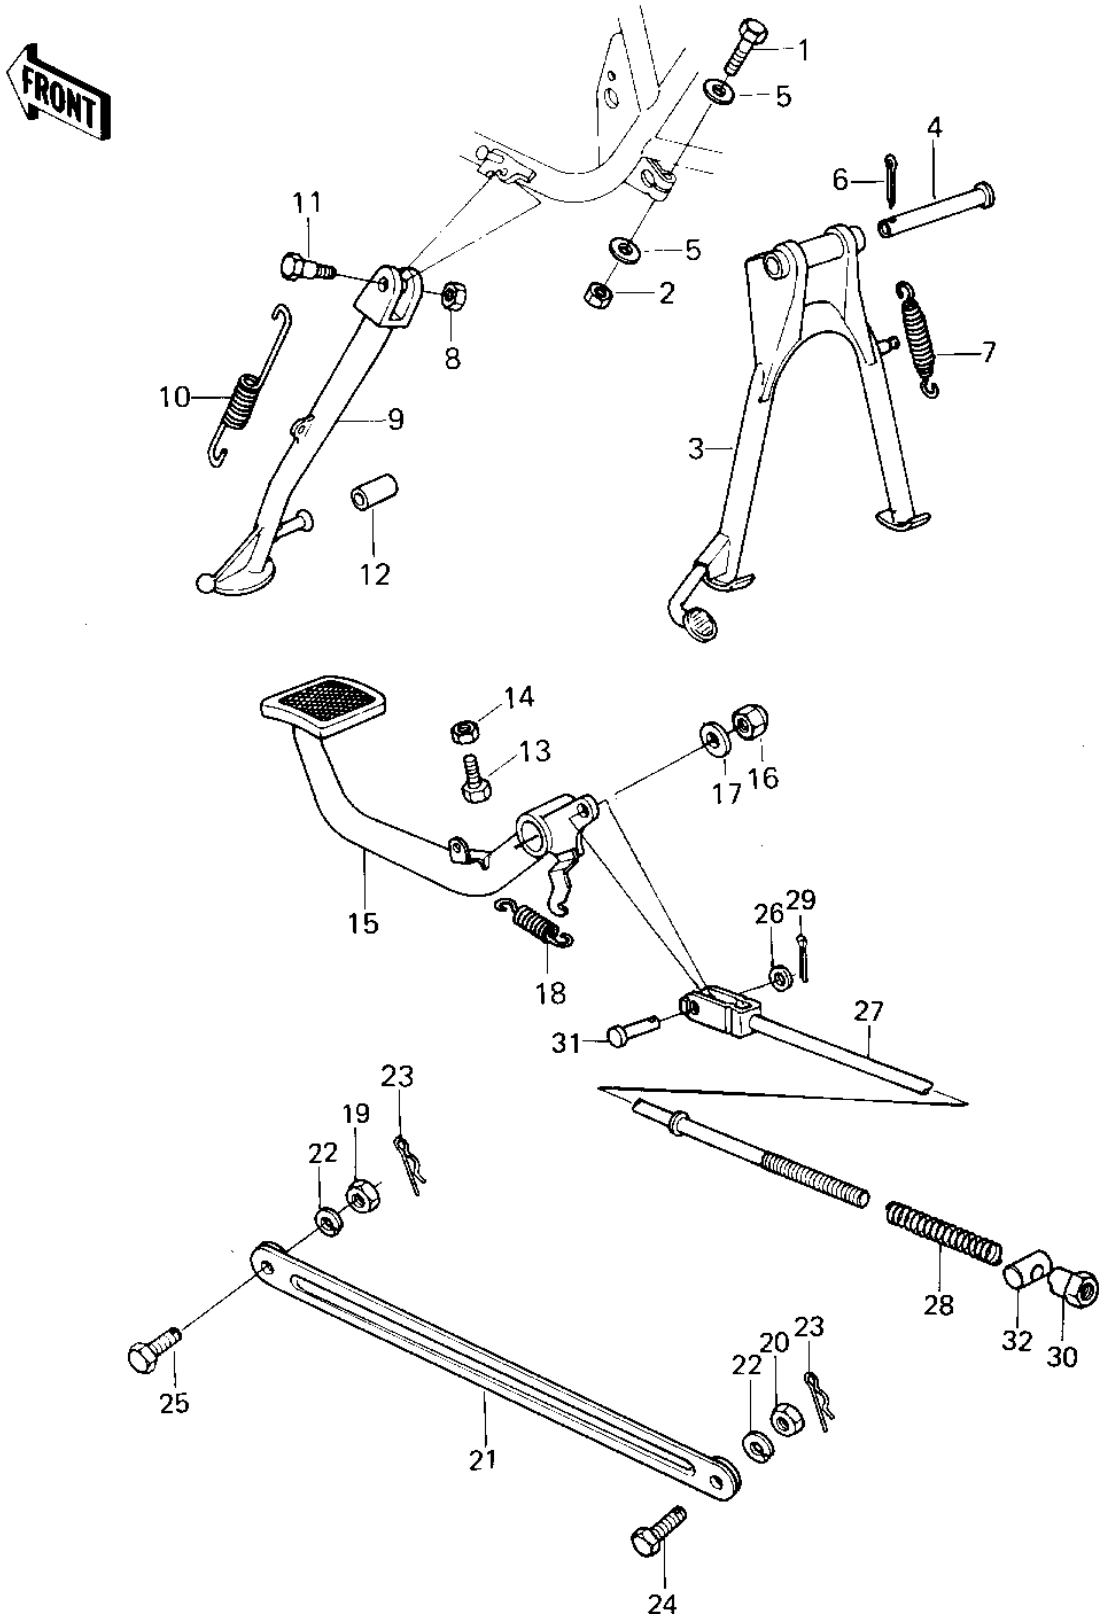

1981 KZ550-A2 PARTS DIAGRAM

STANDS/BRAKE PEDAL ('80-'81 A1/A2)

1981 KZ550-A2 PARTS LIST

STANDS/BRAKE PEDAL ('80-'81 A1/A2)

ITEM NAME	PART NUMBER	QUANTITY
BOLT,8X40 (Ref # 1)	115G0840	2
NUT,8M/M (Ref # 2)	317B0800	2
STAND-MAIN (Ref # 3)	34011-1010	1
SHAFT,MAIN STAND (Ref # 4)	34019-016	1
WASHER PLAIN 8MM (Ref # 5)	410B0800	4
PIN COTTER 3.0X30 (Ref # 6)	550D3030	1
SPRING,MAIN STAND,R.H (Ref # 7)	92081-1145	1
SPRING,MAIN STAND (Ref # 7)	92081-1265	1
NUT 10MM (Ref # 8)	315B1000	1
STAND-SIDE (Ref # 9)	34024-1036	1
STAND-SIDE (Ref # 9)	34024-1036	1
SPRING,SIDE STAND (Ref # 10)	34025-005	1
BOLT-SIDE STAND (Ref # 11)	92003-079	1
DAMPER RUBB SIDE STND (Ref # 12)	92075-031	1
BOLT-UPSET,6X20 (Ref # 13)	112G0620	1
NUT 6MM (Ref # 14)	311B0600	1
PEDAL,BRAKE (Ref # 15)	43001-1019	1
NUT,CAP AND LOCK,8MM (Ref # 16)	92019-013	1
NUT,CAP,LOCK,8MM (Ref # 16)	92015-1131	1
WASHER,8.5X20X1.6 (Ref # 17)	92022-1561	1
SPRING,BRAKE PEDAL (Ref # 18)	92081-1147	1
NUT,10MM (Ref # 19)	314B1000	1
NUT 10MM (Ref # 20)	315B1000	1
TORQUE LINK-REAR BRK (Ref # 21)	43007-027	1
WASHER SPRING 10MM (Ref # 22)	461F1000	2
PIN,SNAP (Ref # 23)	554A0800	2
BOLT HEX HEAD 10MM (Ref # 24)	92003-034	1
BOLT (Ref # 25)	92003-096	1
WASHER PLAIN 6MM (Ref # 26)	410B0600	1

1981 KZ550-A2 PARTS LIST

STANDS/BRAKE PEDAL ('80-'81 A1/A2)

ITEM NAME	PART NUMBER	QUANTITY
ROD,BRAKE (Ref # 27)	43011-1014	1
SPRING,BRAKE ROD (Ref # 28)	43012-001	1
PIN COTTER 2.0X15 (Ref # 29)	550D2015	1
NUT-BRAKE ROD ADJUST (Ref # 30)	92015-042	1
PIN-BRAKE ROD FITTING (Ref # 31)	92043-064	1
PIN-BRAKE ROD (Ref # 32)	92043-065	1