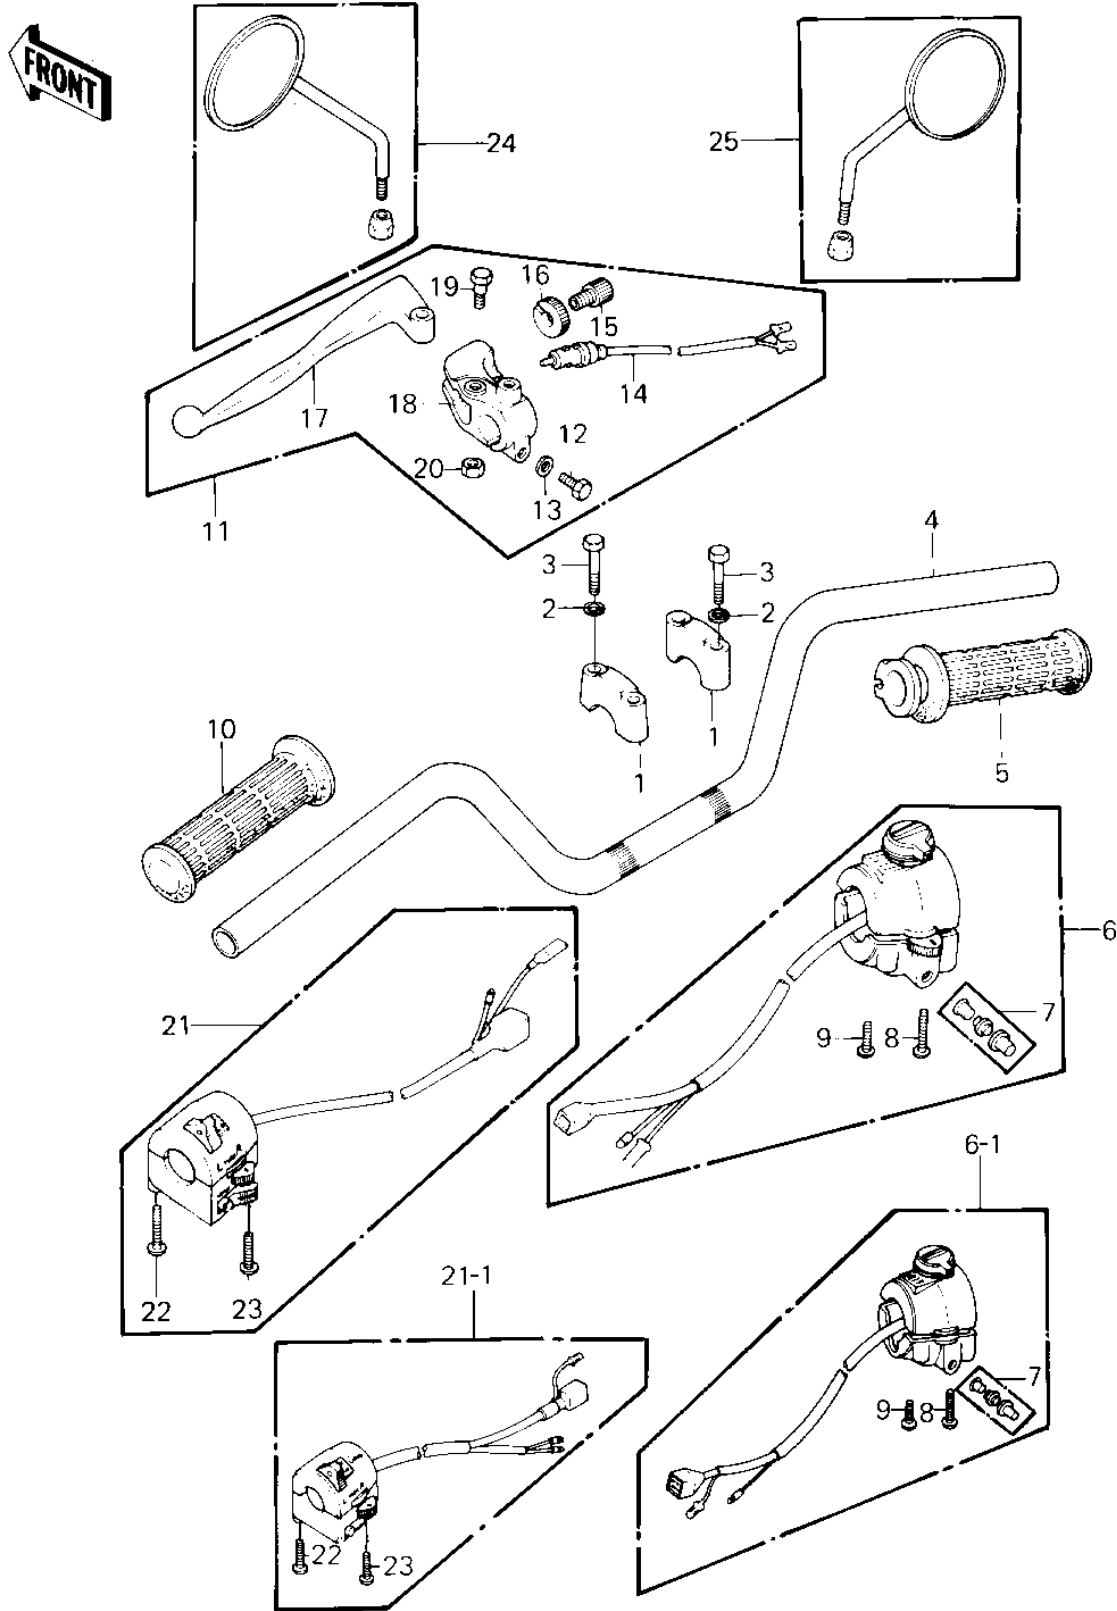

1980 KZ550-A1 PARTS DIAGRAM

HANDLEBAR ('80-'81 A1/A2)

1980 KZ550-A1 PARTS LIST

HANDLEBAR ('80-'81 A1/A2)

ITEM NAME	PART NUMBER	QUANTITY
HOLDER HANDLEBAR UPPER (Ref # 1)	46012-008	2
WASHER SPRING 8MM (Ref # 2)	461F0800	4
BOLT 8X38 (Ref # 3)	92001-1405	4
BOLT 8X38 (Ref # 3)	92001-1405	4
HANDLEBAR (Ref # 4)	46003-1057	1
GRIP ASSY,THROTTLE (Ref # 5)	46019-038	1
HOUSING ASSY,CONT,R.H (Ref # 6)	46091-1078	1
HOUSING ASSY,CONTR,RH (Ref # 6-1)	46091-1105	1
SWITCH ASSY,HORN BUTN (Ref # 7)	27010-1009	1
SCREW-PAN-CROS (Ref # 8)	220B0540	1
SCREW PAN HEAD 5X30 (Ref # 9)	220B0530	1
RUBBER,L.H GRIP (Ref # 10)	46075-028	1
LEVER ASSY,CLUTCH (Ref # 11)	46076-054	1
BOLT-UPSET (Ref # 12)	112G0625	1
WASHER PLAIN 6MM (Ref # 13)	410B0600	1
SWITCH,CLUTCH (Ref # 14)	27043-002	1
SCREW CABLE ADJUST (Ref # 15)	46055-003	1
NUT,CABLE ADUST NUT (Ref # 16)	46056-007	1
LEVER,CLUTCH (Ref # 17)	46092-023	1
HOLDER,CLUTCH LEVER (Ref # 18)	46094-019	1
BOLT,HEX HEAD (Ref # 19)	92007-047	1
NUT (Ref # 20)	92019-008	1
HOUSING ASSY,CONT,L.H (Ref # 21)	46091-1079	1
HOUSING ASSY,CONTR,LH (Ref # 21-1)	46091-1141	1
SCREW-PAN-CROS (Ref # 22)	220B0535	1
SCREW PAN HEAD 5X30 (Ref # 23)	220B0530	1
REAR VIEW MIRROR,L.H. (Ref # 24)	56001-1015	1
REAR VIEW MIRROR,R.H. (Ref # 25)	56001-1016	1