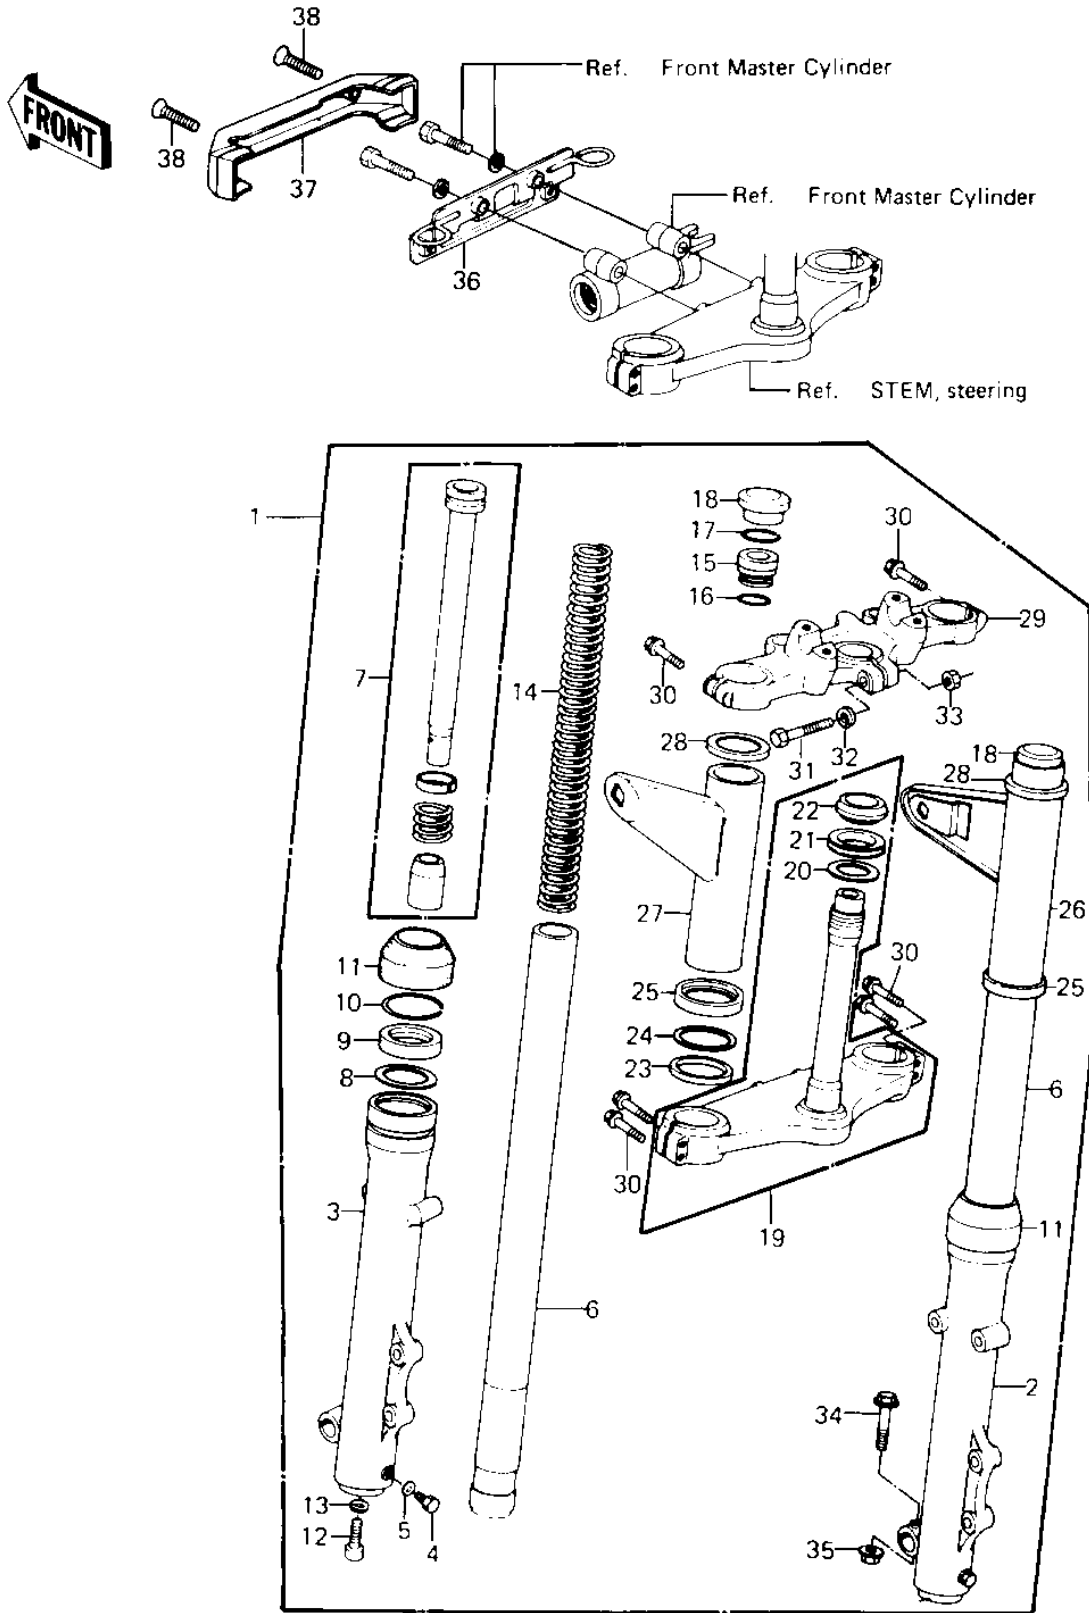

# 1980 KZ550-A1 PARTS DIAGRAM

# 1980 KZ550-A1 PARTS LIST

## FRONT FORK (KZ550-A1)

ITEM NAME	PART NUMBER	QUANTITY
FORK-FRONT (Ref # 1)	44001-1202	1
FORK-FRONT (Ref # 1)	44001-1202	1
TUBE,RH,FORK OUTER (Ref # 2)	44006-1018	1
TUBE,LH,FORK OUTER (Ref # 3)	44005-1018	1
BOLT HEX HEAD 6X8 (Ref # 4)	110B0608	2
GASKET,DRAIN PLUG (Ref # 5)	44045-047	2
TUBE,FORK,INNER (Ref # 6)	44013-1023	2
CYLINDER-FORK (Ref # 7)	44022-1024	2
SPACER,FORK (Ref # 8)	92026-1038	2
SEAL-OIL,FORK (Ref # 9)	92049-1063	2
SEAL-OIL,FORK (Ref # 9)	92049-1063	2
CIRCLIP,OUTER TUBE (Ref # 10)	92033-1022	2
SEAL,DUST (Ref # 11)	92093-1047	2
SEAL,DUST (Ref # 11)	92093-1047	2
BOLT,FORK CYLINDER (Ref # 12)	44041-078	2
GASKET,FORK CYL BOLT (Ref # 13)	44045-051	2
SPRING,FORK INNER (Ref # 14)	44026-1022	2
GUIDE,SPRING (Ref # 15)	44029-1006	2
"O" RING (Ref # 16)	92055-1034	2
CIRCLIP,FORK TOP (Ref # 17)	92033-1023	2
CAP,RUBBER,FORK TOP (Ref # 18)	11012-1061	2
STEM,STEERING (Ref # 19)	44037-1013	1
WASHER,PLAIN (Ref # 20)	92022-231	1
OIL SEAL,STEERING STM (Ref # 21)	92056-003	1
CONE,STEERING STEM (Ref # 22)	92047-012	1
DAMPER RUBBER,FORK (Ref # 23)	92075-1137	2
WASHER,FORK COVER (Ref # 24)	92022-1111	2
GUIDE,FORK COVER,LOW (Ref # 25)	13169-1134	2
COVER-FORK,RH,BLACK (Ref # 26)	44033-1059	1

### FRONT FORK (KZ550-A1)

ITEM NAME	PART NUMBER	QUANTITY
COVER-FORK,RH,BLACK (Ref # 26)	44033-1059	1
COVER-FORK,LH,BLACK (Ref # 27)	44033-1058	1
COVER-FORK,LH,BLACK (Ref # 27)	44033-1058	1
GUIDE,FORK COVER,UPPE (Ref # 28)	13169-1135	2
HEAD,STEERING STEM (Ref # 29)	44039-1011	1
BOLT,8X40 (Ref # 30)	92001-1149	6
BOLT,HEX HEAD,8X55 (Ref # 31)	92001-1064	1
WASHER SPRING 8MM (Ref # 32)	461F0800	1
NUT,LOCK,8MM (Ref # 33)	92015-1124	1
BOLT,HEX HEAD,8X45 (Ref # 34)	92001-1136	1
NUT,8MM (Ref # 35)	92015-1055	1
BRACKET,FORK COVER (Ref # 36)	11034-1790	1
COVER,FORK (Ref # 37)	44033-1053	1
SCREW-CSK-RD-CROS (Ref # 38)	222C0518	2