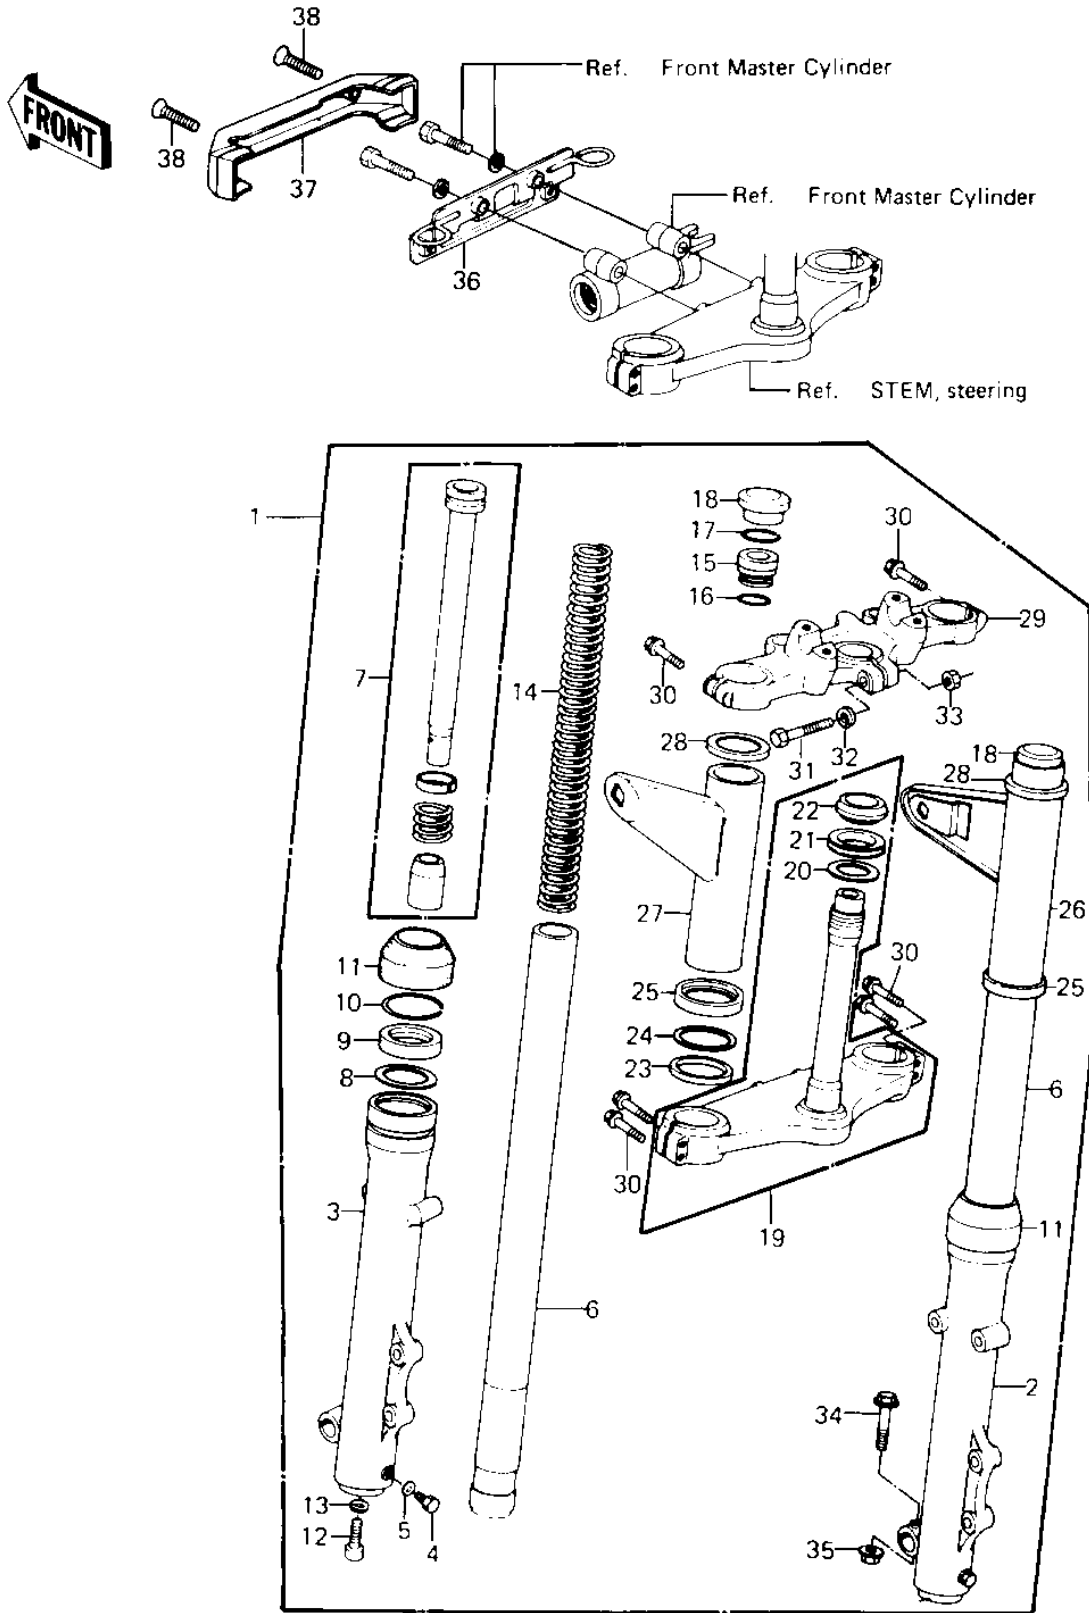

1981 KZ550-A2 PARTS DIAGRAM

FRONT FORK (KZ550-A1)

1981 KZ550-A2 PARTS LIST

FRONT FORK (KZ550-A1)

ITEM NAME	PART NUMBER	QUANTITY
FORK-FRONT (Ref # 1)	44001-1202	1
FORK-FRONT (Ref # 1)	44001-1202	1
TUBE,RH,FORK OUTER (Ref # 2)	44006-1018	1
TUBE,LH,FORK OUTER (Ref # 3)	44005-1018	1
BOLT HEX HEAD 6X8 (Ref # 4)	110B0608	2
GASKET,DRAIN PLUG (Ref # 5)	44045-047	2
TUBE,FORK,INNER (Ref # 6)	44013-1023	2
CYLINDER-FORK (Ref # 7)	44022-1024	2
SPACER,FORK (Ref # 8)	92026-1038	2
SEAL-OIL,FORK (Ref # 9)	92049-1063	2
SEAL-OIL,FORK (Ref # 9)	92049-1063	2
CIRCLIP,OUTER TUBE (Ref # 10)	92033-1022	2
SEAL,DUST (Ref # 11)	92093-1047	2
SEAL,DUST (Ref # 11)	92093-1047	2
BOLT,FORK CYLINDER (Ref # 12)	44041-078	2
GASKET,FORK CYL BOLT (Ref # 13)	44045-051	2
SPRING,FORK INNER (Ref # 14)	44026-1022	2
GUIDE,SPRING (Ref # 15)	44029-1006	2
"O" RING (Ref # 16)	92055-1034	2
CIRCLIP,FORK TOP (Ref # 17)	92033-1023	2
CAP,RUBBER,FORK TOP (Ref # 18)	11012-1061	2
STEM,STEERING (Ref # 19)	44037-1013	1
WASHER,PLAIN (Ref # 20)	92022-231	1
OIL SEAL,STEERING STM (Ref # 21)	92056-003	1
CONE,STEERING STEM (Ref # 22)	92047-012	1
DAMPER RUBBER,FORK (Ref # 23)	92075-1137	2
WASHER,FORK COVER (Ref # 24)	92022-1111	2
GUIDE,FORK COVER,LOW (Ref # 25)	13169-1134	2
COVER-FORK,RH,BLACK (Ref # 26)	44033-1059	1

1981 KZ550-A2 PARTS LIST

FRONT FORK (KZ550-A1)

ITEM NAME	PART NUMBER	QUANTITY
COVER-FORK,RH,BLACK (Ref # 26)	44033-1059	1
COVER-FORK,LH,BLACK (Ref # 27)	44033-1058	1
COVER-FORK,LH,BLACK (Ref # 27)	44033-1058	1
GUIDE,FORK COVER,UPPE (Ref # 28)	13169-1135	2
HEAD,STEERING STEM (Ref # 29)	44039-1011	1
BOLT,8X40 (Ref # 30)	92001-1149	6
BOLT,HEX HEAD,8X55 (Ref # 31)	92001-1064	1
WASHER SPRING 8MM (Ref # 32)	461F0800	1
NUT,LOCK,8MM (Ref # 33)	92015-1124	1
BOLT,HEX HEAD,8X45 (Ref # 34)	92001-1136	1
NUT,8MM (Ref # 35)	92015-1055	1
BRACKET,FORK COVER (Ref # 36)	11034-1790	1
COVER,FORK (Ref # 37)	44033-1053	1
SCREW-CSK-RD-CROS (Ref # 38)	222C0518	2