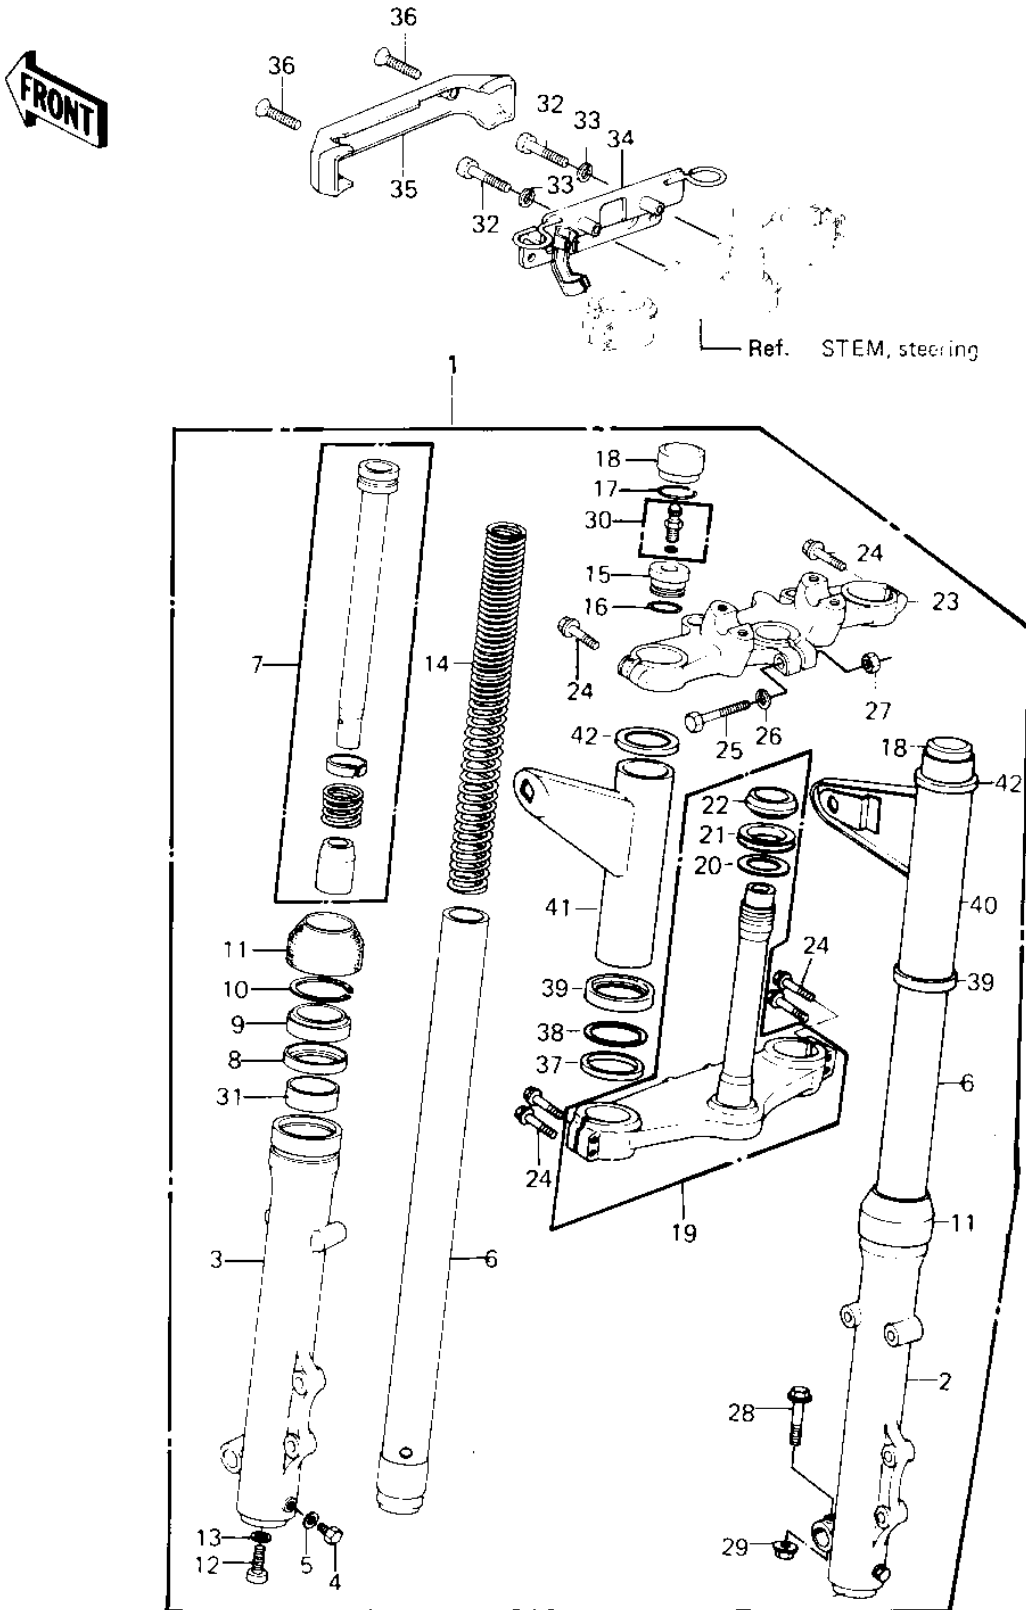

1980 KZ550-A1 PARTS DIAGRAM

FRONT FORK (KZ550-A2)

1980 KZ550-A1 PARTS LIST

FRONT FORK (KZ550-A2)

ITEM NAME	PART NUMBER	QUANTITY
FORK-FRONT (Ref # 1)	44001-1171	1
TUBE,RH,FORK OUTER (Ref # 2)	44006-1057	1
TUBE,LH,FORK OUTER (Ref # 3)	44005-1057	1
BOLT HEX HEAD 6X8 (Ref # 4)	110B0608	2
GASKET,DRAIN PLUG (Ref # 5)	44045-047	2
PIPE-FORK INNER (Ref # 6)	44013-1044	2
CYLINDER-FORK (Ref # 7)	44022-1051	2
SPACER,FORK (Ref # 8)	92026-1038	2
SEAL-OIL,FORK (Ref # 9)	92049-1063	2
RING,SNAP (Ref # 10)	92033-1055	2
SEAL,DUST (Ref # 11)	92093-1047	2
BOLT,FORK CYLINDER (Ref # 12)	44041-078	2
GASKET,FORK CYL BOLT (Ref # 13)	44045-051	2
SPRING,FORK INNER (Ref # 14)	44026-1077	2
SEAT,FORK SPRING (Ref # 15)	44029-1019	2
"0" RING (Ref # 16)	92055-1034	2
CIRCLIP,FORK TOP (Ref # 17)	92033-1023	2
CAP,FORK TOP (Ref # 18)	11012-1136	2
STEM,STEERING (Ref # 19)	44037-1013	1
WASHER,PLAIN (Ref # 20)	92022-231	1
OIL SEAL,STEERING STM (Ref # 21)	92056-003	1
CONE,STEERING STEM (Ref # 22)	92047-012	1
HEAD,STEERING STEM (Ref # 23)	44039-1011	1
BOLT,8X40 (Ref # 24)	92001-1149	6
BOLT,HEX HEAD,8X55 (Ref # 25)	92001-1064	1
WASHER SPRING 8MM (Ref # 26)	461F0800	1
NUT,LOCK,8MM (Ref # 27)	92015-1124	1
BOLT,HEX HEAD,8X45 (Ref # 28)	92001-1136	1
NUT,8MM (Ref # 29)	92015-1055	1

1980 KZ550-A1 PARTS LIST

FRONT FORK (KZ550-A2)

ITEM NAME	PART NUMBER	QUANTITY
VALVE ASSY,AIR (Ref # 30)	16126-1025	2
BUSHING, FORK (Ref # 31)	44065-1011	2
BOLT-UPSET (Ref # 32)	112G0625	2
WASHER SPRING 6MM (Ref # 33)	461F0600	2
BRACKET,FORK COVER (Ref # 34)	11034-1879	1
COVER,FORK (Ref # 35)	44033-1053	1
SCREW-CSK-RD-CROS (Ref # 36)	222C0518	2
DAMPER RUBBER,FORK (Ref # 37)	92075-1137	2
WASHER,FORK COVER (Ref # 38)	92022-1111	2
GUIDE,FORK COVER,LOW (Ref # 39)	13169-1134	2
COVER-FORK,RH,BLACK (Ref # 40)	44033-1059	1
COVER-FORK,LH,BLACK (Ref # 41)	44033-1058	1
GUIDE,FORK COVER,UPPE (Ref # 42)	13169-1135	2