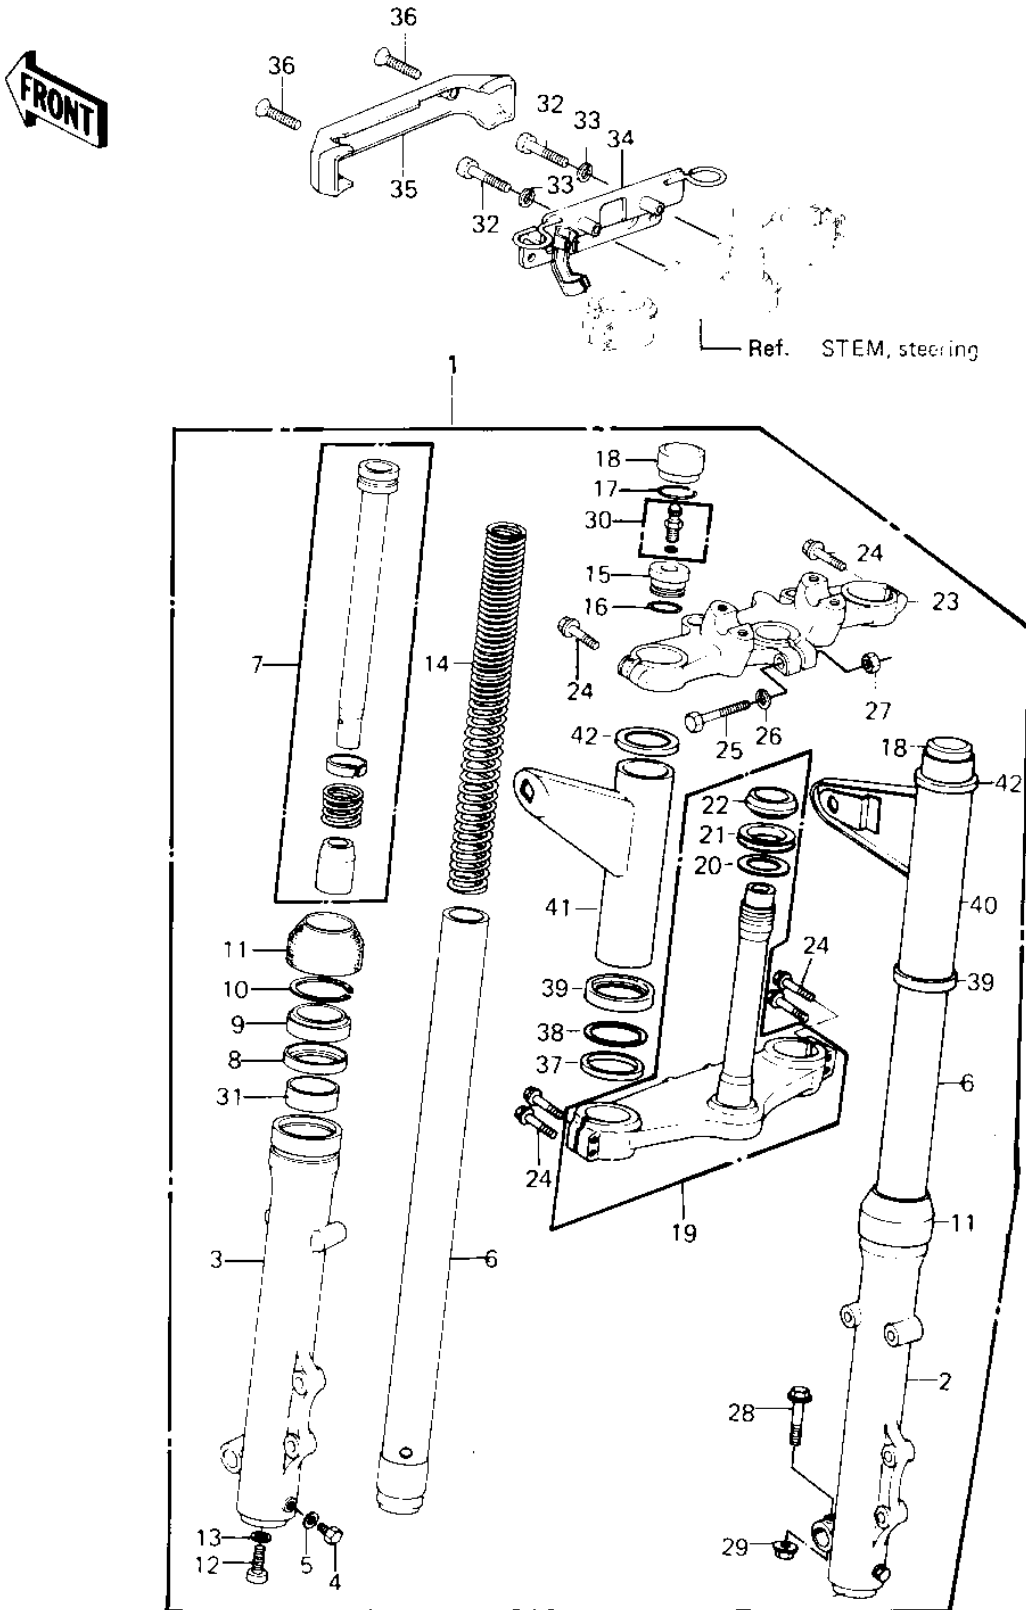

1981 KZ550-A2 PARTS DIAGRAM

FRONT FORK (KZ550-A2)

1981 KZ550-A2 PARTS LIST

FRONT FORK (KZ550-A2)

ITEM NAME	PART NUMBER	QUANTITY
FORK-FRONT (Ref # 1)	44001-1171	1
TUBE,RH,FORK OUTER (Ref # 2)	44006-1057	1
TUBE,LH,FORK OUTER (Ref # 3)	44005-1057	1
BOLT HEX HEAD 6X8 (Ref # 4)	110B0608	2
GASKET,DRAIN PLUG (Ref # 5)	44045-047	2
PIPE-FORK INNER (Ref # 6)	44013-1044	2
CYLINDER-FORK (Ref # 7)	44022-1051	2
SPACER,FORK (Ref # 8)	92026-1038	2
SEAL-OIL,FORK (Ref # 9)	92049-1063	2
RING,SNAP (Ref # 10)	92033-1055	2
SEAL,DUST (Ref # 11)	92093-1047	2
BOLT,FORK CYLINDER (Ref # 12)	44041-078	2
GASKET,FORK CYL BOLT (Ref # 13)	44045-051	2
SPRING,FORK INNER (Ref # 14)	44026-1077	2
SEAT,FORK SPRING (Ref # 15)	44029-1019	2
"0" RING (Ref # 16)	92055-1034	2
CIRCLIP,FORK TOP (Ref # 17)	92033-1023	2
CAP,FORK TOP (Ref # 18)	11012-1136	2
STEM,STEERING (Ref # 19)	44037-1013	1
WASHER,PLAIN (Ref # 20)	92022-231	1
OIL SEAL,STEERING STM (Ref # 21)	92056-003	1
CONE,STEERING STEM (Ref # 22)	92047-012	1
HEAD,STEERING STEM (Ref # 23)	44039-1011	1
BOLT,8X40 (Ref # 24)	92001-1149	6
BOLT,HEX HEAD,8X55 (Ref # 25)	92001-1064	1
WASHER SPRING 8MM (Ref # 26)	461F0800	1
NUT,LOCK,8MM (Ref # 27)	92015-1124	1
BOLT,HEX HEAD,8X45 (Ref # 28)	92001-1136	1
NUT,8MM (Ref # 29)	92015-1055	1

1981 KZ550-A2 PARTS LIST

FRONT FORK (KZ550-A2)

ITEM NAME	PART NUMBER	QUANTITY
VALVE ASSY,AIR (Ref # 30)	16126-1025	2
BUSHING, FORK (Ref # 31)	44065-1011	2
BOLT-UPSET (Ref # 32)	112G0625	2
WASHER SPRING 6MM (Ref # 33)	461F0600	2
BRACKET,FORK COVER (Ref # 34)	11034-1879	1
COVER,FORK (Ref # 35)	44033-1053	1
SCREW-CSK-RD-CROS (Ref # 36)	222C0518	2
DAMPER RUBBER,FORK (Ref # 37)	92075-1137	2
WASHER,FORK COVER (Ref # 38)	92022-1111	2
GUIDE,FORK COVER,LOW (Ref # 39)	13169-1134	2
COVER-FORK,RH,BLACK (Ref # 40)	44033-1059	1
COVER-FORK,LH,BLACK (Ref # 41)	44033-1058	1
GUIDE,FORK COVER,UPPE (Ref # 42)	13169-1135	2