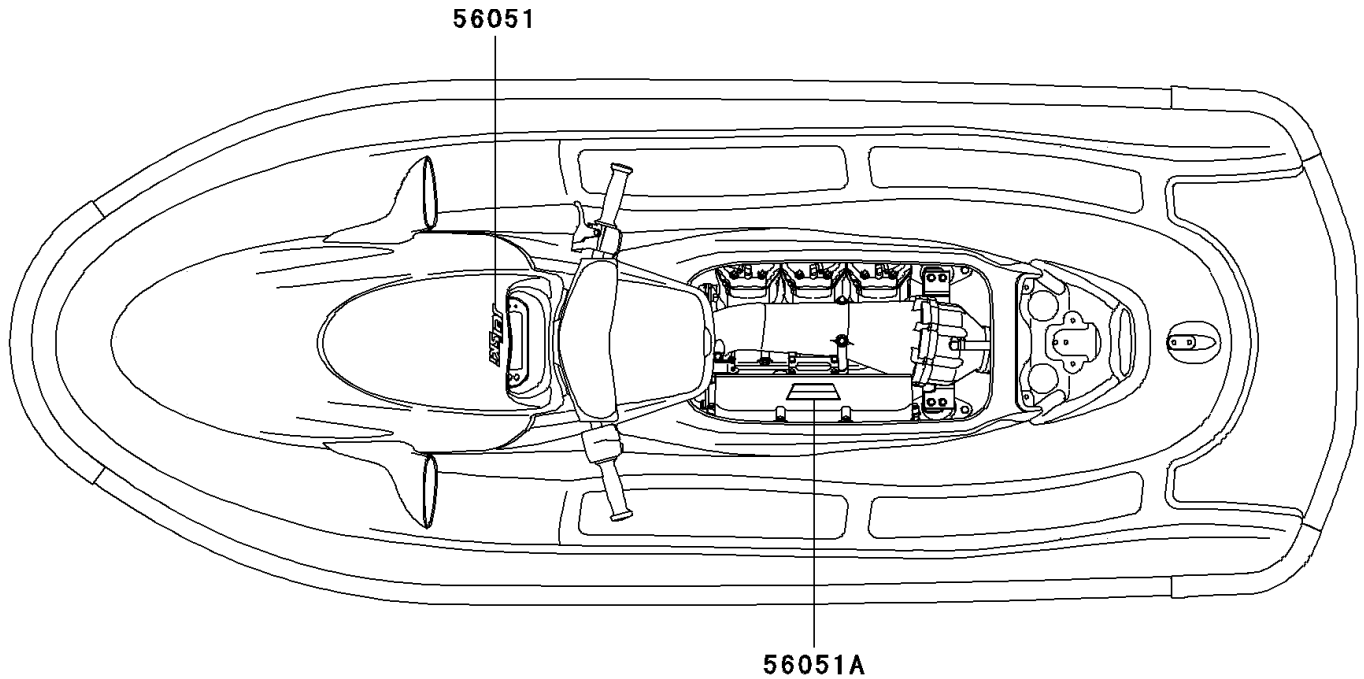

2001 Ultra 150 PARTS DIAGRAM

Decals(JH1200-A3)

F3880B

2001 Ultra 150 PARTS LIST

Decals(JH1200-A3)

ITEM NAME	PART NUMBER	QUANTITY
MARK,METER COVER,JET SKI (Ref # 56051)	56051-3816	1
MARK,1200 TRIPLE (Ref # 56051A)	56051-3821	1
MARK,KAWASAKI (Ref # 56052)	56052-3723	2
MARK,DECK,ULTRA 150 (Ref # 56052A)	56052-3752	2
PATTERN,HULL,LH (Ref # 56064)	56064-3737	1
PATTERN,HULL,RH (Ref # 56064A)	56064-3738	1
PATTERN,DECK,FR,LH (Ref # 56064B)	56064-3739	1
PATTERN,DECK,FR,RH (Ref # 56064C)	56064-3740	1
PATTERN,DECK,RR,LH (Ref # 56064D)	56064-3741	1
PATTERN,DECK,RR,RH (Ref # 56064E)	56064-3742	1