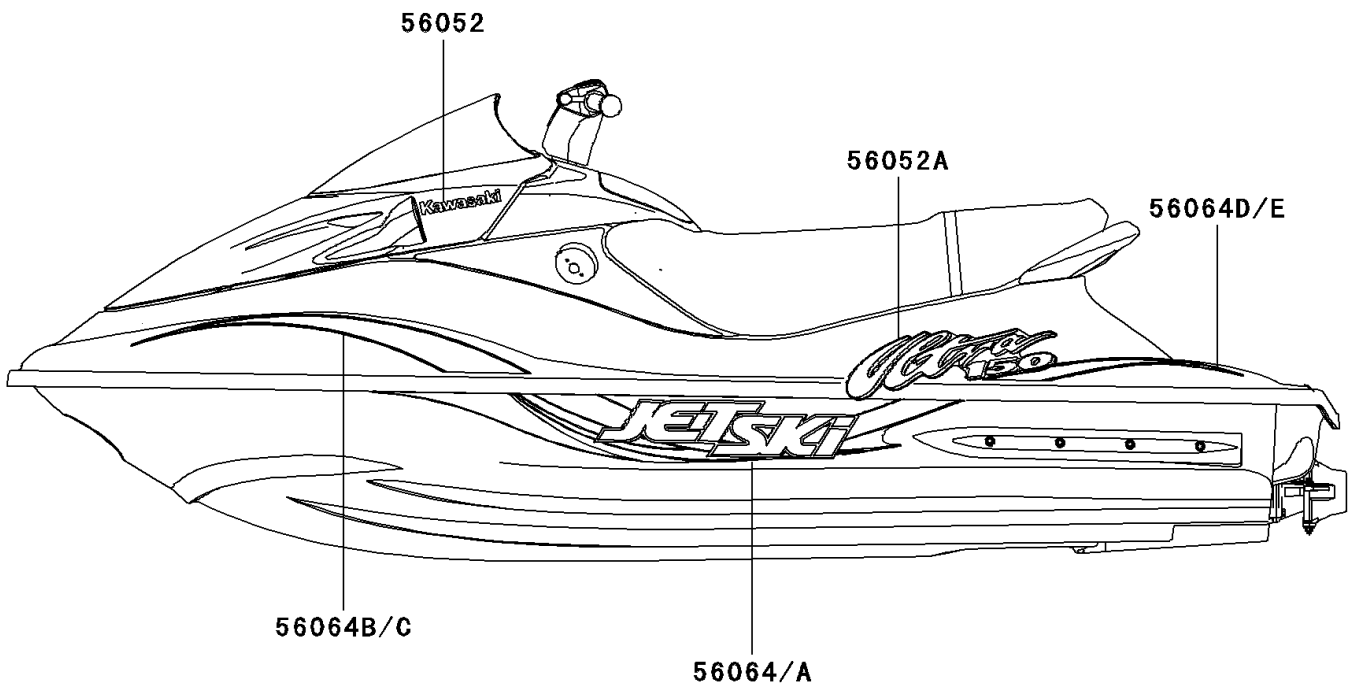

2001 Ultra 150 PARTS DIAGRAM

Decals(JH1200-A3)

F3880B

2001 Ultra 150 PARTS LIST

Decals(JH1200-A3)

ITEM NAME	PART NUMBER	QUANTITY
MARK,METER COVER,JET SKI (Ref # 56051)	56051-3816	1
MARK,1200 TRIPLE (Ref # 56051A)	56051-3821	1
MARK,KAWASAKI (Ref # 56052)	56052-3723	2
MARK,DECK,ULTRA 150 (Ref # 56052A)	56052-3752	2
PATTERN,HULL,LH (Ref # 56064)	56064-3737	1
PATTERN,HULL,RH (Ref # 56064A)	56064-3738	1
PATTERN,DECK,FR,LH (Ref # 56064B)	56064-3739	1
PATTERN,DECK,FR,RH (Ref # 56064C)	56064-3740	1
PATTERN,DECK,RR,LH (Ref # 56064D)	56064-3741	1
PATTERN,DECK,RR,RH (Ref # 56064E)	56064-3742	1