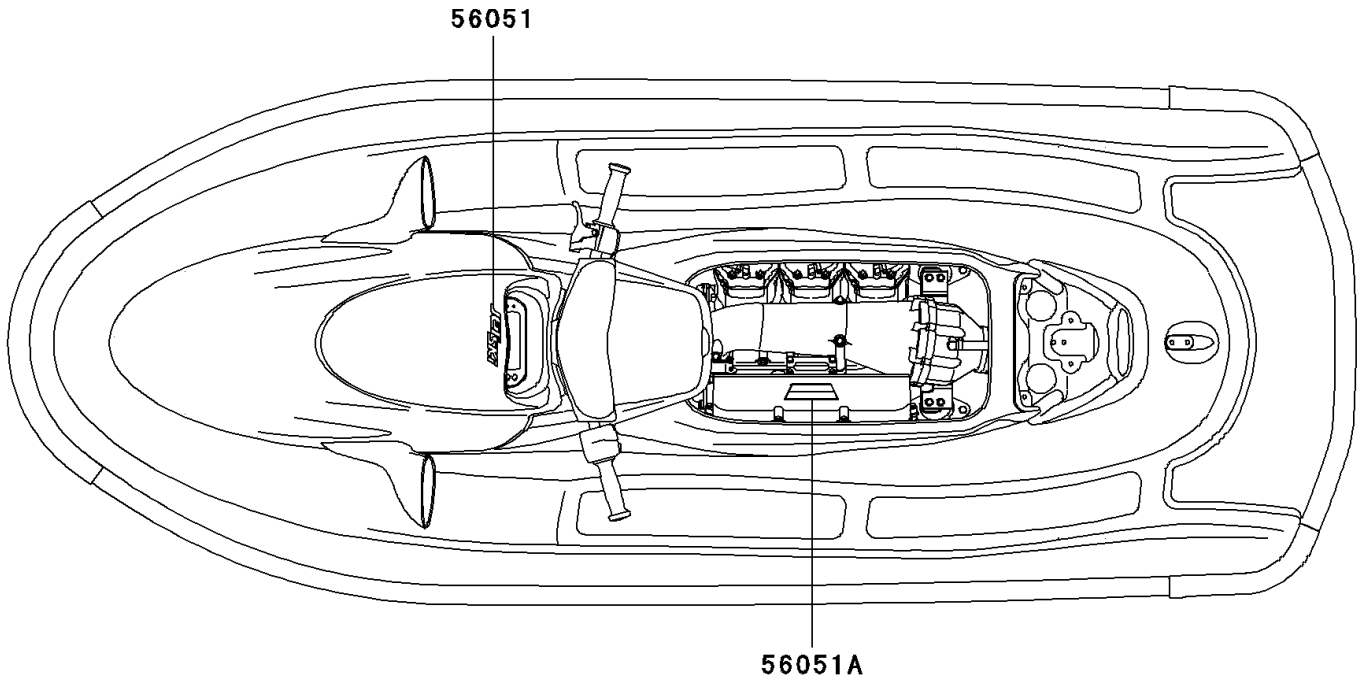

2001 Ultra 150 PARTS DIAGRAM

Decals(JH1200-A3)

F3880B

2001 Ultra 150 PARTS LIST

Decals(JH1200-A3)

ITEM NAME	PART NUMBER	QUANTITY
MARK,METER COVER,JET SKI (Ref # 56051)	56051-3816	1
MARK,1200 TRIPLE (Ref # 56051A)	56051-3821	1
MARK,KAWASAKI (Ref # 56052)	56052-3723	2
MARK,DECK,ULTRA 150 (Ref # 56052A)	56052-3752	2
PATTERN,HULL,LH (Ref # 56064)	56064-3737	1
PATTERN,HULL,RH (Ref # 56064A)	56064-3738	1
PATTERN,DECK,FR,LH (Ref # 56064B)	56064-3739	1
PATTERN,DECK,FR,RH (Ref # 56064C)	56064-3740	1
PATTERN,DECK,RR,LH (Ref # 56064D)	56064-3741	1
PATTERN,DECK,RR,RH (Ref # 56064E)	56064-3742	1