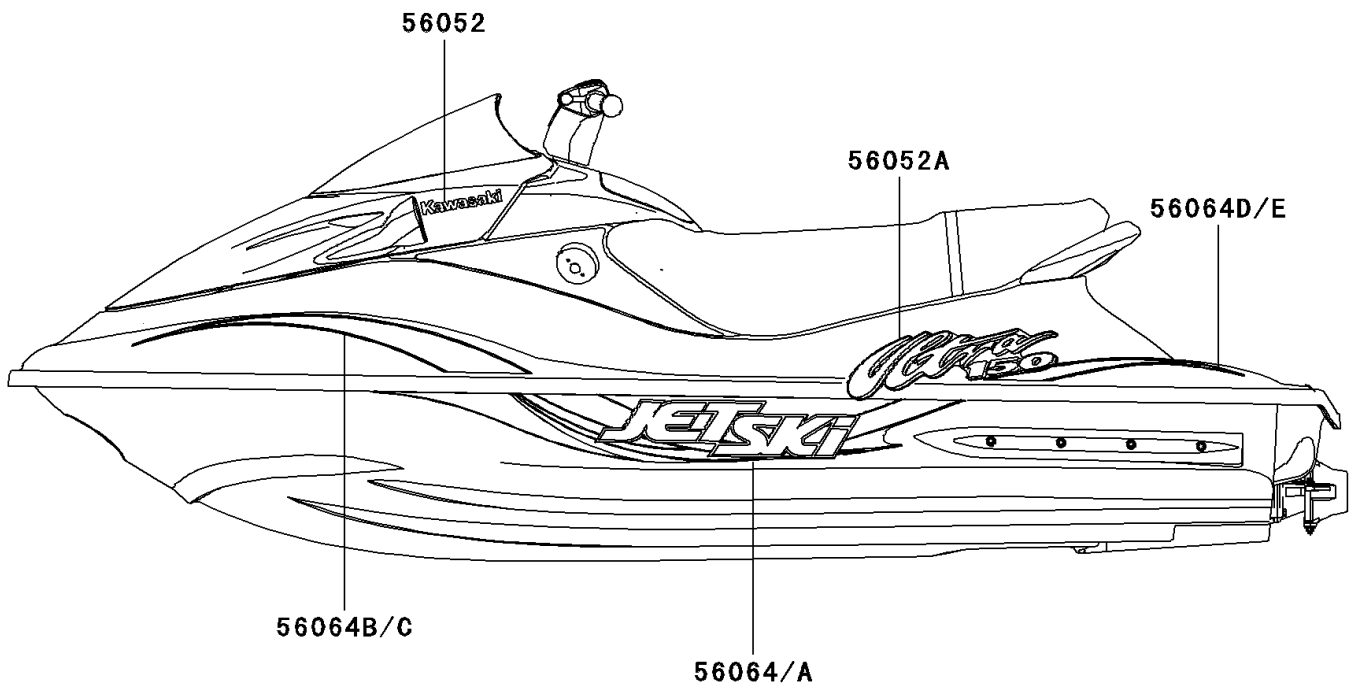

2001 Ultra 150 PARTS DIAGRAM

Decals(JH1200-A3)

F3880B

2001 Ultra 150 PARTS LIST

Decals(JH1200-A3)

ITEM NAME	PART NUMBER	QUANTITY
MARK,METER COVER,JET SKI (Ref # 56051)	56051-3816	1
MARK,1200 TRIPLE (Ref # 56051A)	56051-3821	1
MARK,KAWASAKI (Ref # 56052)	56052-3723	2
MARK,DECK,ULTRA 150 (Ref # 56052A)	56052-3752	2
PATTERN,HULL,LH (Ref # 56064)	56064-3737	1
PATTERN,HULL,RH (Ref # 56064A)	56064-3738	1
PATTERN,DECK,FR,LH (Ref # 56064B)	56064-3739	1
PATTERN,DECK,FR,RH (Ref # 56064C)	56064-3740	1
PATTERN,DECK,RR,LH (Ref # 56064D)	56064-3741	1
PATTERN,DECK,RR,RH (Ref # 56064E)	56064-3742	1