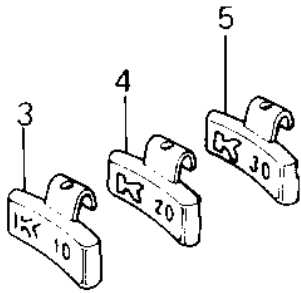

1980 KZ550-A1 PARTS DIAGRAM

TIRES ('80-'81 A1/A2)

1980 KZ550-A1 PARTS LIST

TIRES ('80-'81 A1/A2)

ITEM NAME	PART NUMBER	QUANTITY
TIRE 325H-19 F7 F (Ref # 1)	41002-1056	1
TIRE 325H-19 F8 F (Ref # 1.1)	41002-1147	1
*** N.L.A.*** (Canada) (Ref # 2)	41022-030	1
BALANCER-WHEEL,10G (Ref # 3)	41075-1011	AR
BALANCER-WHEEL,20G (Ref # 4)	41075-1012	AR
BALANCER-WHEEL,30G (Ref # 5)	41075-1013	AR
TIRE 425/85-18 K81 F (Ref # 6)	41002-1091	1
TIRE 375H-18 K127 R (Ref # 6.1)	41002-1149	1
TUBE 350/375/410-18 (Ref # 7)	41022-031	1
VALVE (Ref # 8)	16126-1136	2