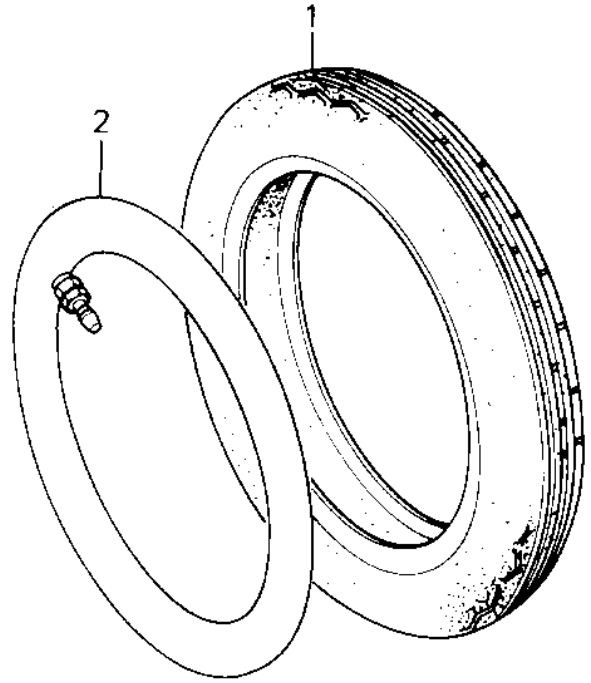

1980 KZ550-A1 PARTS DIAGRAM

TIRES ('80-'81 A1/A2)

1980 KZ550-A1 PARTS LIST

TIRES ('80-'81 A1/A2)

ITEM NAME	PART NUMBER	QUANTITY
TIRE 325H-19 F7 F (Ref # 1)	41002-1056	1
TIRE 325H-19 F8 F (Ref # 1.1)	41002-1147	1
*** N.L.A.*** (Canada) (Ref # 2)	41022-030	1
BALANCER-WHEEL,10G (Ref # 3)	41075-1011	AR
BALANCER-WHEEL,20G (Ref # 4)	41075-1012	AR
BALANCER-WHEEL,30G (Ref # 5)	41075-1013	AR
TIRE 425/85-18 K81 F (Ref # 6)	41002-1091	1
TIRE 375H-18 K127 R (Ref # 6.1)	41002-1149	1
TUBE 350/375/410-18 (Ref # 7)	41022-031	1
VALVE (Ref # 8)	16126-1136	2