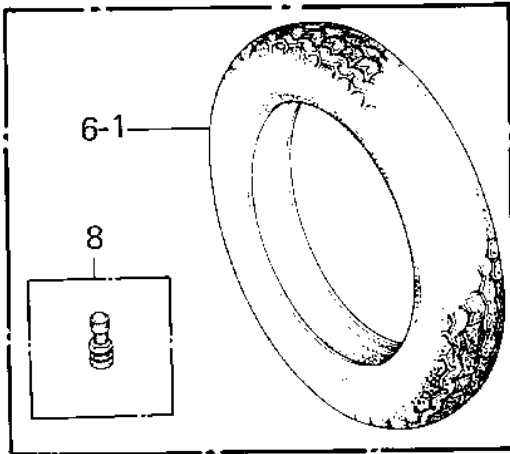

1980 KZ550-A1 PARTS DIAGRAM

TIRES ('80-'81 A1/A2)

1980 KZ550-A1 PARTS LIST

TIRES ('80-'81 A1/A2)

ITEM NAME	PART NUMBER	QUANTITY
TIRE 325H-19 F7 F (Ref # 1)	41002-1056	1
TIRE 325H-19 F8 F (Ref # 1.1)	41002-1147	1
*** N.L.A.*** (Canada) (Ref # 2)	41022-030	1
BALANCER-WHEEL,10G (Ref # 3)	41075-1011	AR
BALANCER-WHEEL,20G (Ref # 4)	41075-1012	AR
BALANCER-WHEEL,30G (Ref # 5)	41075-1013	AR
TIRE 425/85-18 K81 F (Ref # 6)	41002-1091	1
TIRE 375H-18 K127 R (Ref # 6.1)	41002-1149	1
TUBE 350/375/410-18 (Ref # 7)	41022-031	1
VALVE (Ref # 8)	16126-1136	2