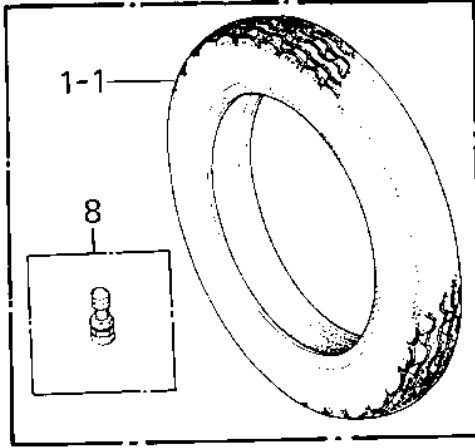

1980 KZ550-A1 PARTS DIAGRAM

TIRES ('80-'81 A1/A2)

1980 KZ550-A1 PARTS LIST

TIRES ('80-'81 A1/A2)

ITEM NAME	PART NUMBER	QUANTITY
TIRE 325H-19 F7 F (Ref # 1)	41002-1056	1
TIRE 325H-19 F8 F (Ref # 1.1)	41002-1147	1
*** N.L.A.*** (Canada) (Ref # 2)	41022-030	1
BALANCER-WHEEL,10G (Ref # 3)	41075-1011	AR
BALANCER-WHEEL,20G (Ref # 4)	41075-1012	AR
BALANCER-WHEEL,30G (Ref # 5)	41075-1013	AR
TIRE 425/85-18 K81 F (Ref # 6)	41002-1091	1
TIRE 375H-18 K127 R (Ref # 6.1)	41002-1149	1
TUBE 350/375/410-18 (Ref # 7)	41022-031	1
VALVE (Ref # 8)	16126-1136	2