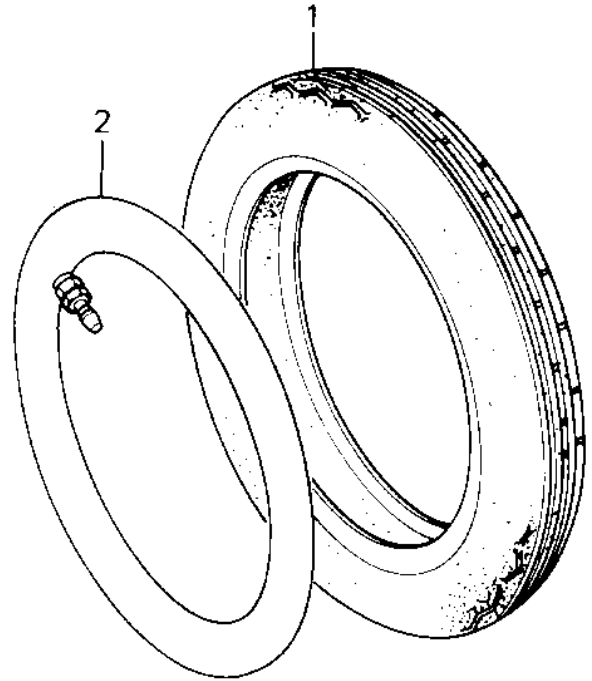

# 1981 KZ550-A2 PARTS DIAGRAM

TIRES ('80-'81 A1/A2)

# 1981 KZ550-A2 PARTS LIST

TIRES ('80-'81 A1/A2)

ITEM NAME	PART NUMBER	QUANTITY
TIRE 325H-19 F7 F (Ref # 1)	41002-1056	1
TIRE 325H-19 F8 F (Ref # 1.1)	41002-1147	1
*** N.L.A.*** (Canada) (Ref # 2)	41022-030	1
BALANCER-WHEEL,10G (Ref # 3)	41075-1011	AR
BALANCER-WHEEL,20G (Ref # 4)	41075-1012	AR
BALANCER-WHEEL,30G (Ref # 5)	41075-1013	AR
TIRE 425/85-18 K81 F (Ref # 6)	41002-1091	1
TIRE 375H-18 K127 R (Ref # 6.1)	41002-1149	1
TUBE 350/375/410-18 (Ref # 7)	41022-031	1
VALVE (Ref # 8)	16126-1136	2