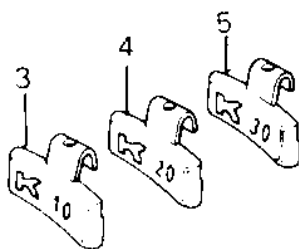

# 1981 KZ550-A2 PARTS DIAGRAM

TIRES ('80-'81 A1/A2)

# 1981 KZ550-A2 PARTS LIST

TIRES ('80-'81 A1/A2)

ITEM NAME	PART NUMBER	QUANTITY
TIRE 325H-19 F7 F (Ref # 1)	41002-1056	1
TIRE 325H-19 F8 F (Ref # 1.1)	41002-1147	1
*** N.L.A.*** (Canada) (Ref # 2)	41022-030	1
BALANCER-WHEEL,10G (Ref # 3)	41075-1011	AR
BALANCER-WHEEL,20G (Ref # 4)	41075-1012	AR
BALANCER-WHEEL,30G (Ref # 5)	41075-1013	AR
TIRE 425/85-18 K81 F (Ref # 6)	41002-1091	1
TIRE 375H-18 K127 R (Ref # 6.1)	41002-1149	1
TUBE 350/375/410-18 (Ref # 7)	41022-031	1
VALVE (Ref # 8)	16126-1136	2