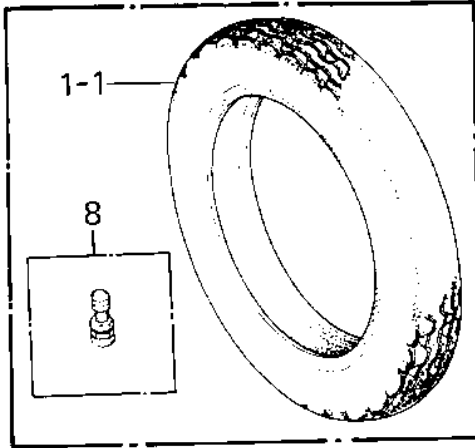

# 1981 KZ550-A2 PARTS DIAGRAM

TIRES ('80-'81 A1/A2)

# 1981 KZ550-A2 PARTS LIST

TIRES ('80-'81 A1/A2)

ITEM NAME	PART NUMBER	QUANTITY
TIRE 325H-19 F7 F (Ref # 1)	41002-1056	1
TIRE 325H-19 F8 F (Ref # 1.1)	41002-1147	1
*** N.L.A.*** (Canada) (Ref # 2)	41022-030	1
BALANCER-WHEEL,10G (Ref # 3)	41075-1011	AR
BALANCER-WHEEL,20G (Ref # 4)	41075-1012	AR
BALANCER-WHEEL,30G (Ref # 5)	41075-1013	AR
TIRE 425/85-18 K81 F (Ref # 6)	41002-1091	1
TIRE 375H-18 K127 R (Ref # 6.1)	41002-1149	1
TUBE 350/375/410-18 (Ref # 7)	41022-031	1
VALVE (Ref # 8)	16126-1136	2