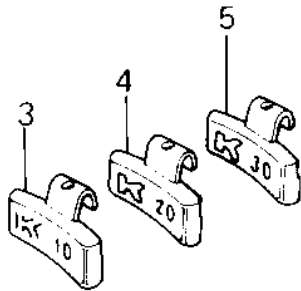

# 1981 KZ550-A2 PARTS DIAGRAM

TIRES ('80-'81 A1/A2)

# 1981 KZ550-A2 PARTS LIST

TIRES ('80-'81 A1/A2)

ITEM NAME	PART NUMBER	QUANTITY
TIRE 325H-19 F7 F (Ref # 1)	41002-1056	1
TIRE 325H-19 F8 F (Ref # 1.1)	41002-1147	1
*** N.L.A.*** (Canada) (Ref # 2)	41022-030	1
BALANCER-WHEEL,10G (Ref # 3)	41075-1011	AR
BALANCER-WHEEL,20G (Ref # 4)	41075-1012	AR
BALANCER-WHEEL,30G (Ref # 5)	41075-1013	AR
TIRE 425/85-18 K81 F (Ref # 6)	41002-1091	1
TIRE 375H-18 K127 R (Ref # 6.1)	41002-1149	1
TUBE 350/375/410-18 (Ref # 7)	41022-031	1
VALVE (Ref # 8)	16126-1136	2