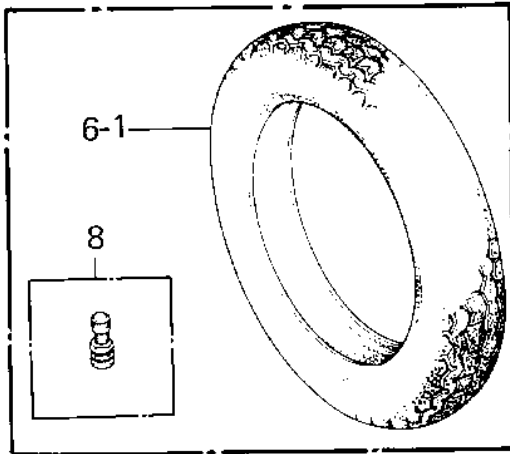

# 1981 KZ550-A2 PARTS DIAGRAM

TIRES ('80-'81 A1/A2)

# 1981 KZ550-A2 PARTS LIST

TIRES ('80-'81 A1/A2)

ITEM NAME	PART NUMBER	QUANTITY
TIRE 325H-19 F7 F (Ref # 1)	41002-1056	1
TIRE 325H-19 F8 F (Ref # 1.1)	41002-1147	1
*** N.L.A.*** (Canada) (Ref # 2)	41022-030	1
BALANCER-WHEEL,10G (Ref # 3)	41075-1011	AR
BALANCER-WHEEL,20G (Ref # 4)	41075-1012	AR
BALANCER-WHEEL,30G (Ref # 5)	41075-1013	AR
TIRE 425/85-18 K81 F (Ref # 6)	41002-1091	1
TIRE 375H-18 K127 R (Ref # 6.1)	41002-1149	1
TUBE 350/375/410-18 (Ref # 7)	41022-031	1
VALVE (Ref # 8)	16126-1136	2