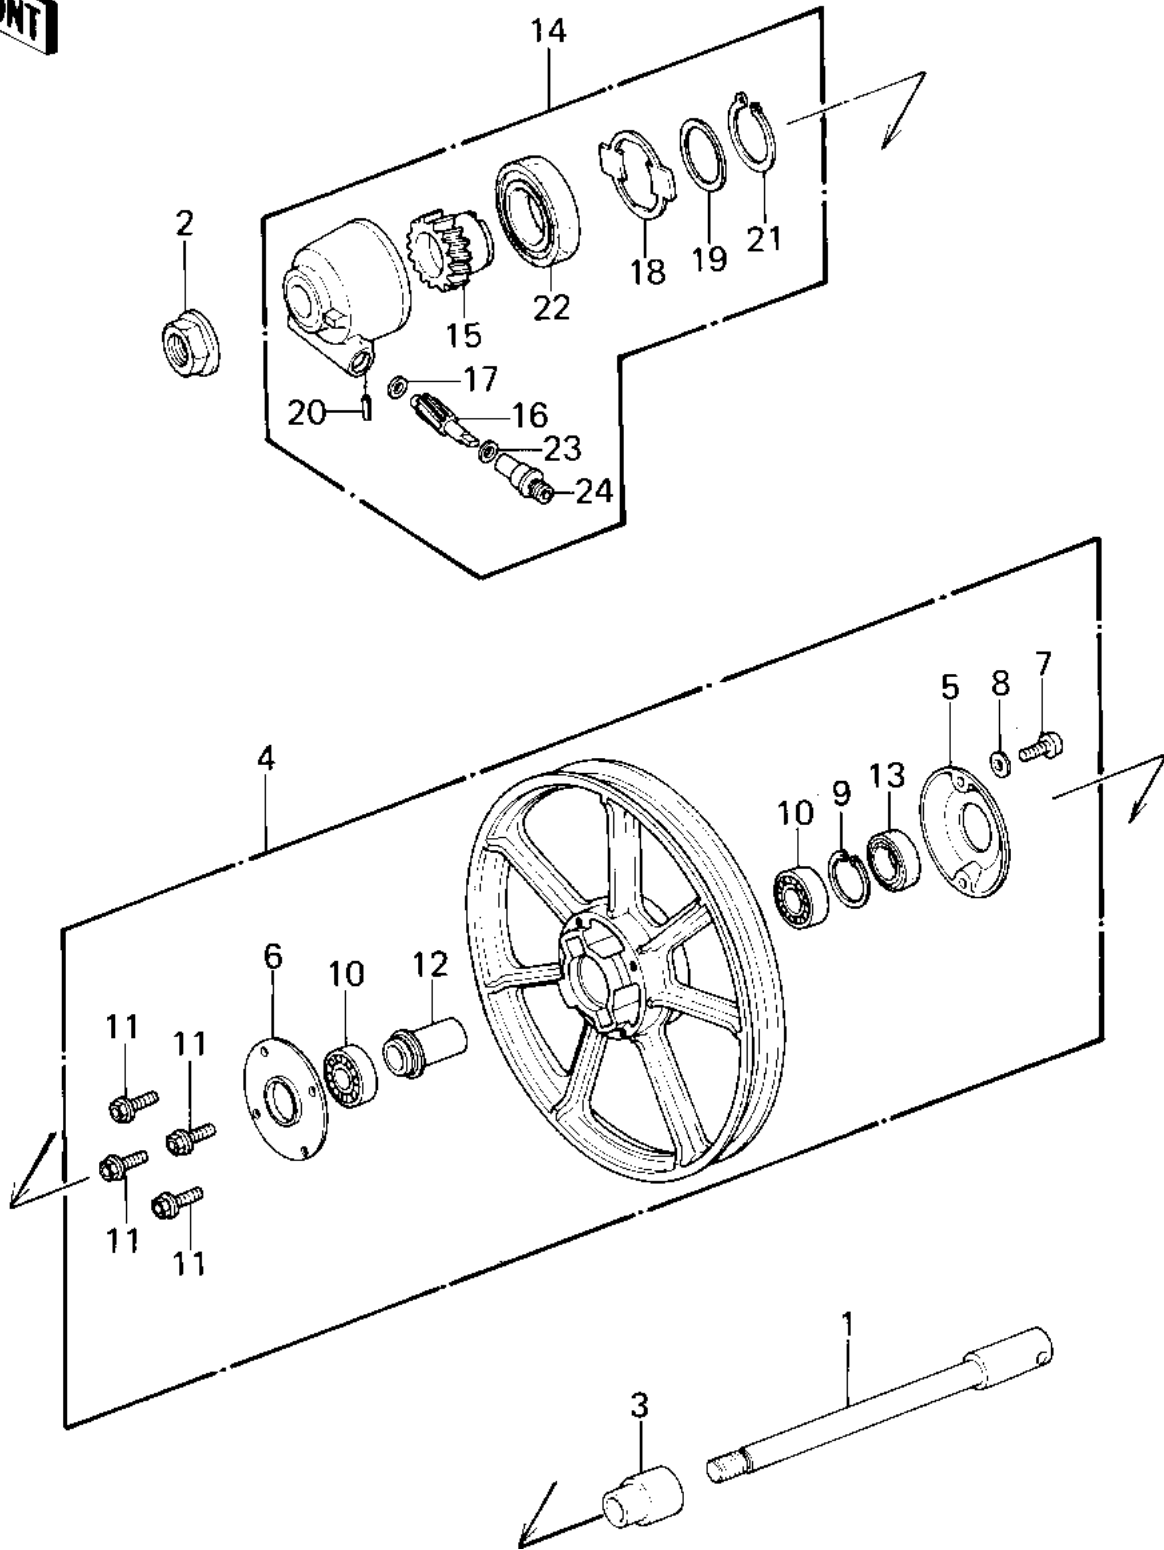

1980 KZ550-A1 PARTS DIAGRAM

FRONT WHEEL/HUB (KZ550-A1)

1980 KZ550-A1 PARTS LIST

FRONT WHEEL/HUB (KZ550-A1)

ITEM NAME	PART NUMBER	QUANTITY
AXLE,FRONT,L=204M/M (Ref # 1)	41068-1009	1
NUT,14MM (Ref # 2)	92015-1407	1
COLLAR,FRONT AXLE (Ref # 3)	92027-1085	1
SOLID WHEEL ASSY,FRNT (Ref # 4)	41073-1041	1
COVER,DUST,R.H. (Ref # 5)	14025-1042	1
COVER,DUST,L.H. (Ref # 6)	14025-1043	1
SCREW-PAN-CROS (Ref # 7)	220B0514	2
WASHER PLAIN 5MM (Ref # 8)	411B0500	2
CIRCLIP,42MM (Ref # 9)	92033-1041	1
CIRCLIP,42MM (Ref # 9)	92033-1041	1
BEARING BALL #6302Z (Ref # 10)	601B6302Z	2
BOLT,8X28 (Ref # 11)	92001-1095	4
COLLAR,FRONT WHEEL (Ref # 12)	92027-1171	1
OIL SEAL,WTC22427 (Ref # 13)	92052-011	1
GEAR BOX ASSY,METER (Ref # 14)	41078-1005	1
GEAR,SPEEDOMETER,26T (Ref # 15)	41060-1015	1
PINION,SPEEDOMETER,9T (Ref # 16)	41060-1016	1
WASHER THRST SPD PINI (Ref # 17)	41063-001	1
RECEIVER,SPEED GEAR (Ref # 18)	41064-1005	1
WASHER THRUST (Ref # 19)	41065-006	1
PIN,SPRING (Ref # 20)	41082-001	1
CIRCLIP,22MM (Ref # 21)	480J2200	1
OIL SEAL,BJN30427-C3 (Ref # 22)	92049-1057	1
WASHER THRST SPD PINI (Ref # 23)	41063-001	1
BUSHING,METER GEAR (Ref # 24)	92087-1002	1