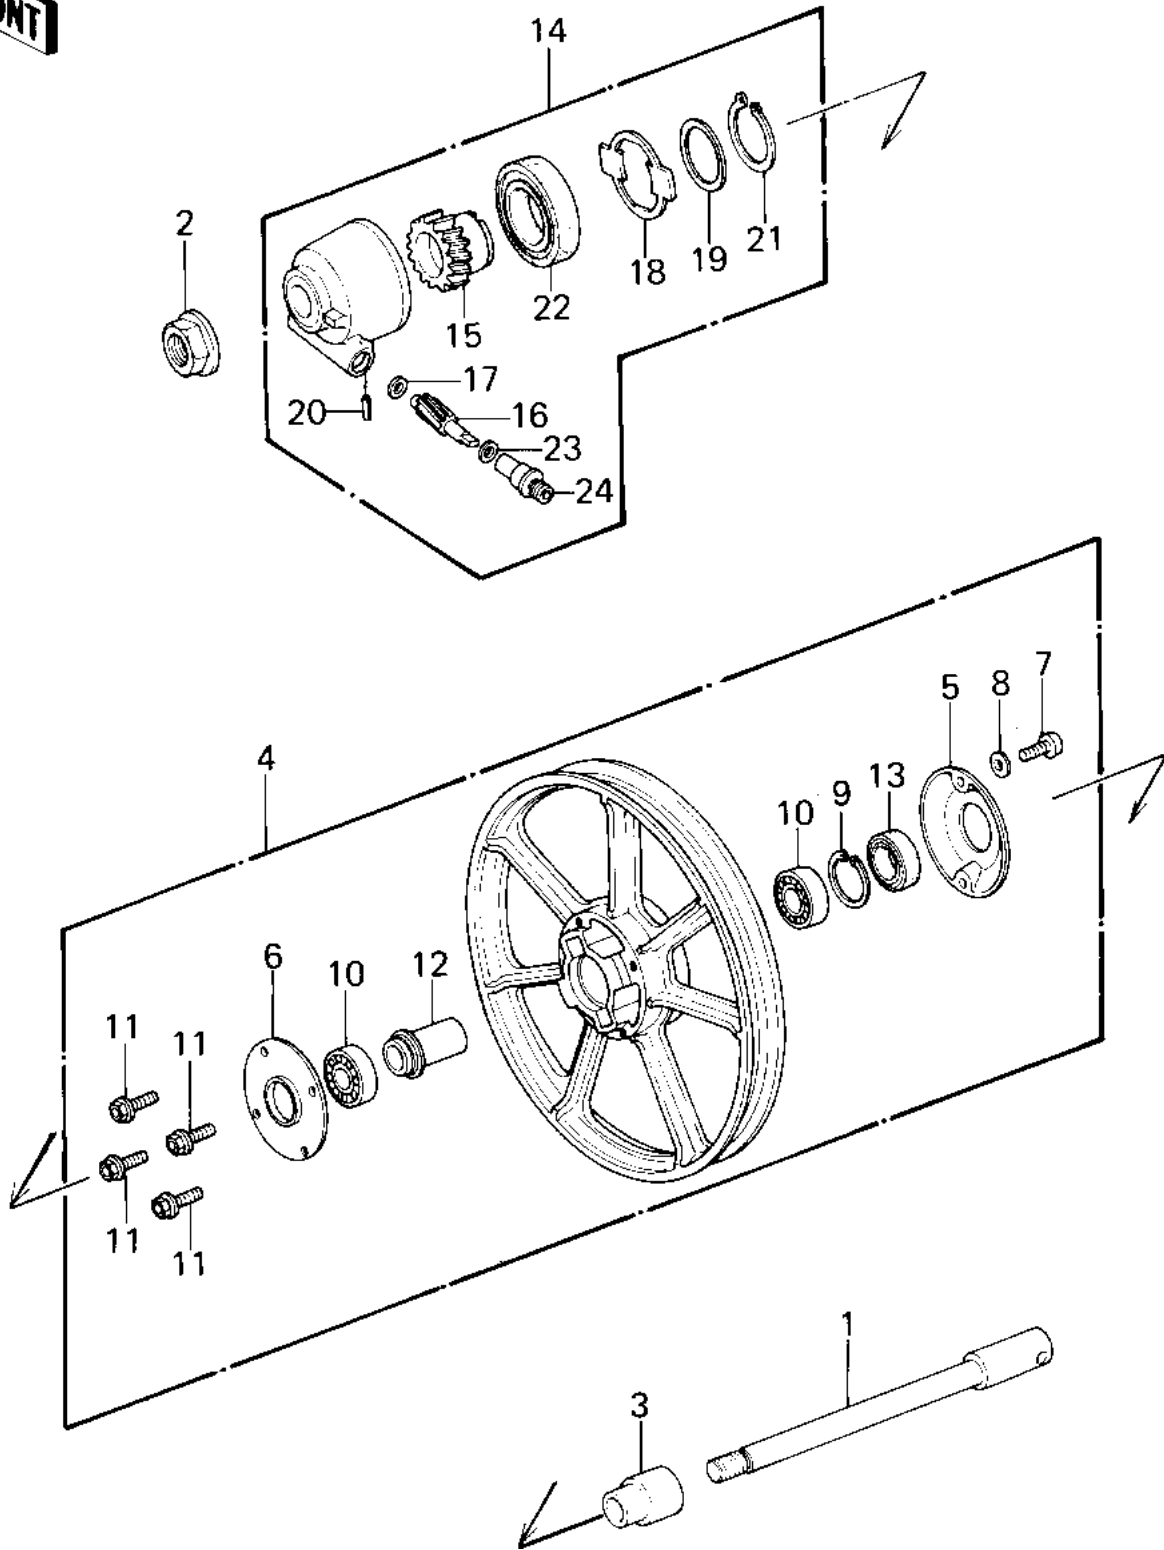

1981 KZ550-A2 PARTS DIAGRAM

FRONT WHEEL/HUB (KZ550-A1)

1981 KZ550-A2 PARTS LIST

FRONT WHEEL/HUB (KZ550-A1)

ITEM NAME	PART NUMBER	QUANTITY
AXLE,FRONT,L=204M/M (Ref # 1)	41068-1009	1
NUT,14MM (Ref # 2)	92015-1407	1
COLLAR,FRONT AXLE (Ref # 3)	92027-1085	1
SOLID WHEEL ASSY,FRNT (Ref # 4)	41073-1041	1
COVER,DUST,R.H. (Ref # 5)	14025-1042	1
COVER,DUST,L.H. (Ref # 6)	14025-1043	1
SCREW-PAN-CROS (Ref # 7)	220B0514	2
WASHER PLAIN 5MM (Ref # 8)	411B0500	2
CIRCLIP,42MM (Ref # 9)	92033-1041	1
CIRCLIP,42MM (Ref # 9)	92033-1041	1
BEARING BALL #6302Z (Ref # 10)	601B6302Z	2
BOLT,8X28 (Ref # 11)	92001-1095	4
COLLAR,FRONT WHEEL (Ref # 12)	92027-1171	1
OIL SEAL,WTC22427 (Ref # 13)	92052-011	1
GEAR BOX ASSY,METER (Ref # 14)	41078-1005	1
GEAR,SPEEDOMETER,26T (Ref # 15)	41060-1015	1
PINION,SPEEDOMETER,9T (Ref # 16)	41060-1016	1
WASHER THRST SPD PINI (Ref # 17)	41063-001	1
RECEIVER,SPEED GEAR (Ref # 18)	41064-1005	1
WASHER THRUST (Ref # 19)	41065-006	1
PIN,SPRING (Ref # 20)	41082-001	1
CIRCLIP,22MM (Ref # 21)	480J2200	1
OIL SEAL,BJN30427-C3 (Ref # 22)	92049-1057	1
WASHER THRST SPD PINI (Ref # 23)	41063-001	1
BUSHING,METER GEAR (Ref # 24)	92087-1002	1