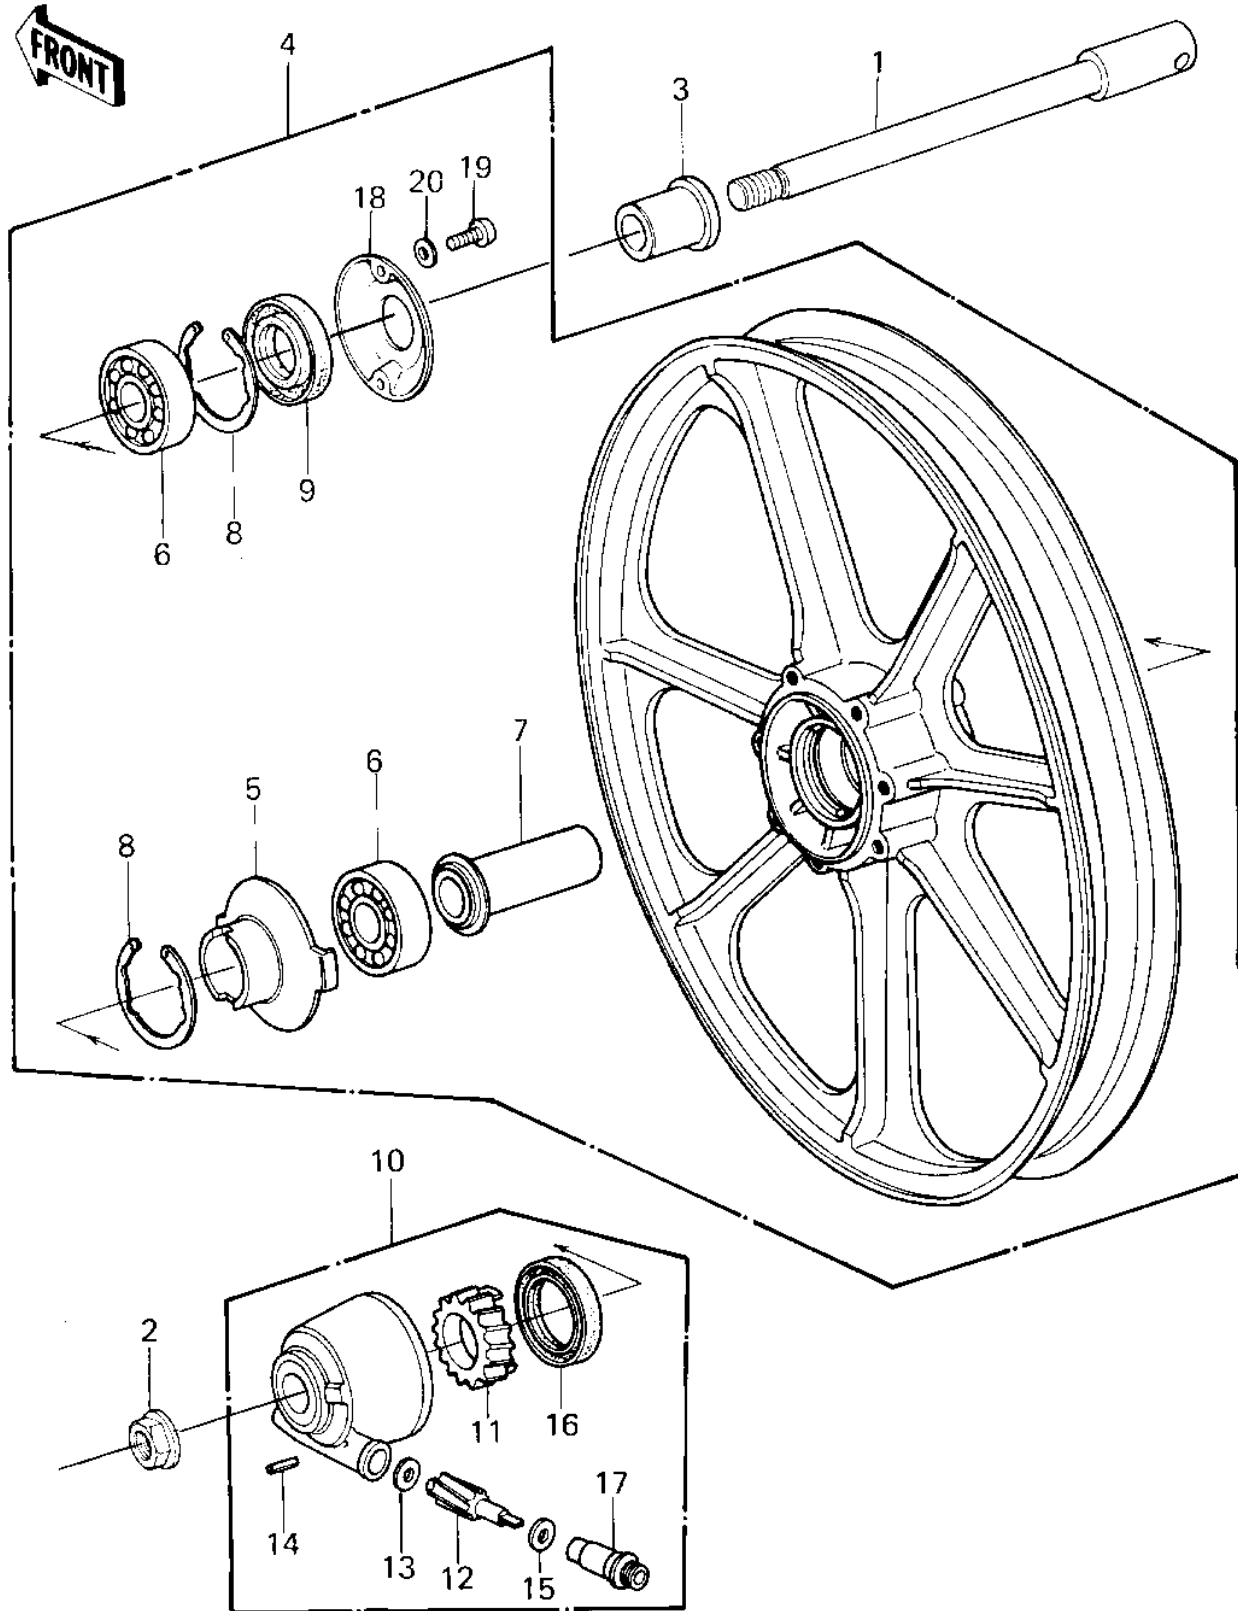

1981 KZ550-A2 PARTS DIAGRAM

FRONT WHEEL/HUB (KZ550-A2)

1981 KZ550-A2 PARTS LIST

FRONT WHEEL/HUB (KZ550-A2)

ITEM NAME	PART NUMBER	QUANTITY
AXLE,FRONT,L=204M/M (Ref # 1)	41068-1009	1
NUT,14MM (Ref # 2)	92015-1407	1
COLLAR,FR AXLE L=30MM (Ref # 3)	92027-1225	1
WHEEL-ASSY,FR,F.BLACK (Ref # 4)	41073-1080-21	1
RECEIVER,SPEEDOMETER (Ref # 5)	41064-1006	1
BEARING BALL #6302Z (Ref # 6)	601B6302Z	2
COLLAR,FR HUB L=55M/M (Ref # 7)	92027-1223	1
CIRCLIP,42MM (Ref # 8)	92033-1041	2
OIL SEAL,AG1144AO (Ref # 9)	92049-1058	1
GEAR BOX ASSY, (Ref # 10)	41078-1013	1
GEAR,SPEEDOMETER (Ref # 11)	41059-026	1
PINION,SPEEDOMETER,9T (Ref # 12)	41060-1016	1
WASHER THRST SPD PINI (Ref # 13)	41063-001	1
PIN,SPRING (Ref # 14)	41082-001	1
WASHER THRST SPD PINI (Ref # 15)	41063-001	1
OIL SEAL,BJN30427-C3 (Ref # 16)	92049-1057	1
BUSHING,METER GEAR (Ref # 17)	92087-1002	1
COVER,DUST,R.H. (Ref # 18)	14025-1042	1
SCREW-PAN-CROS (Ref # 19)	220B0514	2
WASHER PLAIN 5MM (Ref # 20)	411B0500	2