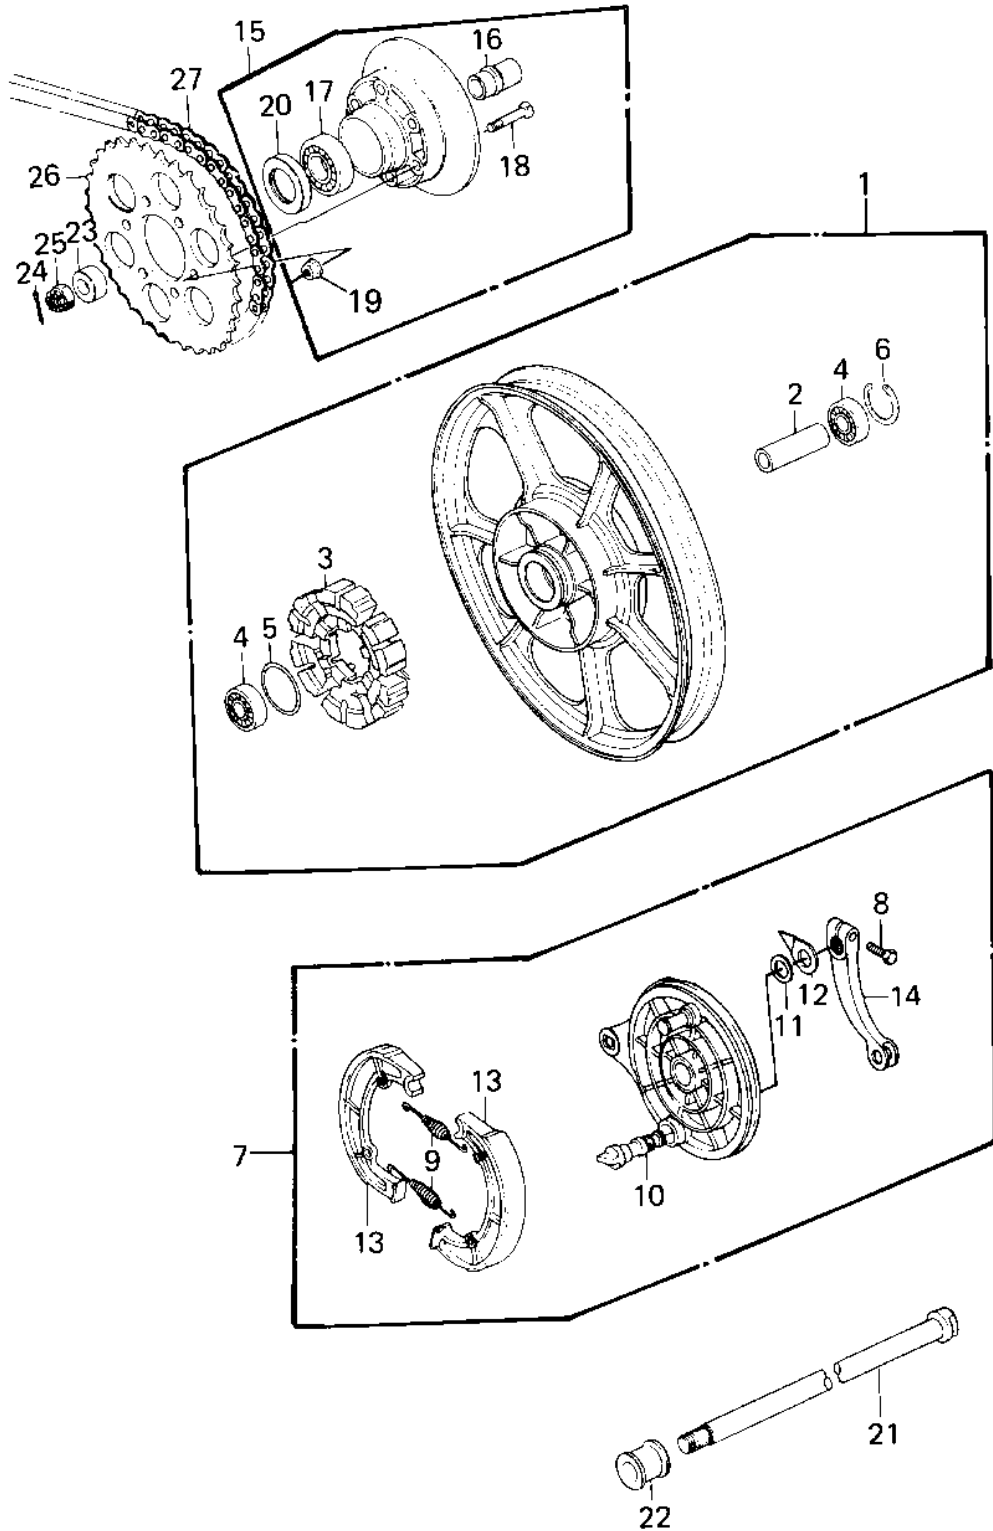

1980 KZ550-A1 PARTS DIAGRAM

REAR WHEEL/HUB/BRAKE/CHAIN ('80-'81 A1/A)

1980 KZ550-A1 PARTS LIST

REAR WHEEL/HUB/BRAKE/CHAIN ('80-'81 A1/A)

ITEM NAME	PART NUMBER	QUANTITY
SOLID WHEEL ASSY, RR (Ref # 1)	41073-1103	1
SOLID WHEEL ASSY, RR (Ref # 1)	41073-1103	1
SPACER,REAR HUB BRG (Ref # 2)	42010-033	1
DAMPER,REAR HUB SHOCK (Ref # 3)	42014-026	1
BRG,BALL,#6303ZZC3 (Ref # 4)	601B6303ZZ	2
"0" RING,55MM (Ref # 5)	671B2555	1
CIRCLIP,47M/M (Ref # 6)	92033-1042	1
PANEL-ASY,BRK BLACK (Ref # 7)	41035-1055	1
PANEL-ASY,BRK BLACK (Ref # 7)	41035-1055	1
BOLT HEX HEAD 8X28 (Ref # 8)	114G0828	1
SPRING,BRAKE SHOE (Ref # 9)	41049-012	2
CAM SHAFT,BRAKE (Ref # 10)	41050-017	1
DUST SHIELD-BRAKE CAM (Ref # 11)	41051-003	1
INDICATOR,BRAKE SHOE (Ref # 12)	41085-004	1
SHOE,BRAKE (Ref # 13)	42019-012	2
LEVER REAR BRAKE CAM (Ref # 14)	42029-039	1
COUPLING ASSY,REAR HB (Ref # 15)	42008-032	1
SLEEVE,REAR HUB COUPL (Ref # 16)	42036-026	1
BEARING BALL #6305 (Ref # 17)	601B6305	1
BOLT-REAR SPROCKET (Ref # 18)	92003-087	6
NUT,10MM (Ref # 19)	92015-1415	6
OIL,SEAL,#38629 (Ref # 20)	92050-076	1
AXLE,RR (Ref # 21)	41068-1086	1
COLLAR REAR AXLE (Ref # 22)	42032-017	1
COLLAR,REAR AXLE,L.H. (Ref # 23)	42032-067	1
PIN-COTTER,4.0X35 (Ref # 24)	550D4035	1
NUT CASTLE,16MM (Ref # 25)	92015-055	1
SPROCKET,REAR,40T (Ref # 26)	42041-1045	1
CHAIN,530X100 SH-O (Ref # 27)	92057-1050	1