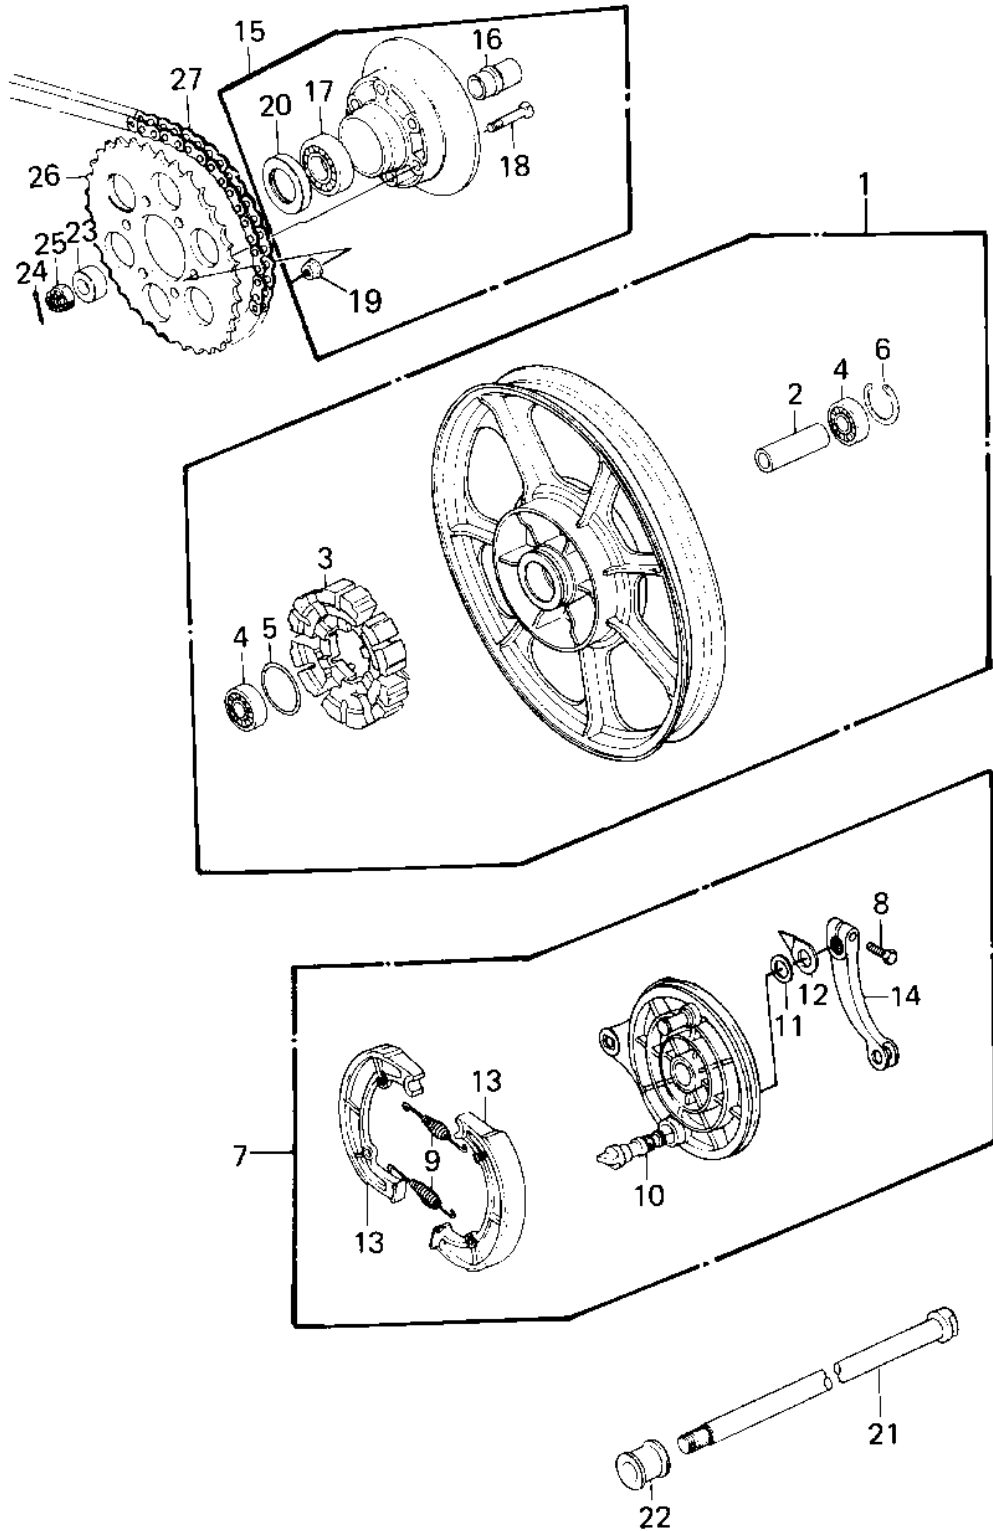

1981 KZ550-A2 PARTS DIAGRAM

REAR WHEEL/HUB/BRAKE/CHAIN ('80-'81 A1/A)

1981 KZ550-A2 PARTS LIST

REAR WHEEL/HUB/BRAKE/CHAIN ('80-'81 A1/A)

ITEM NAME	PART NUMBER	QUANTITY
SOLID WHEEL ASSY, RR (Ref # 1)	41073-1103	1
SOLID WHEEL ASSY, RR (Ref # 1)	41073-1103	1
SPACER,REAR HUB BRG (Ref # 2)	42010-033	1
DAMPER,REAR HUB SHOCK (Ref # 3)	42014-026	1
BRG,BALL,#6303ZZC3 (Ref # 4)	601B6303ZZ	2
"0" RING,55MM (Ref # 5)	671B2555	1
CIRCLIP,47M/M (Ref # 6)	92033-1042	1
PANEL-ASY,BRK BLACK (Ref # 7)	41035-1055	1
PANEL-ASY,BRK BLACK (Ref # 7)	41035-1055	1
BOLT HEX HEAD 8X28 (Ref # 8)	114G0828	1
SPRING,BRAKE SHOE (Ref # 9)	41049-012	2
CAM SHAFT,BRAKE (Ref # 10)	41050-017	1
DUST SHIELD-BRAKE CAM (Ref # 11)	41051-003	1
INDICATOR,BRAKE SHOE (Ref # 12)	41085-004	1
SHOE,BRAKE (Ref # 13)	42019-012	2
LEVER REAR BRAKE CAM (Ref # 14)	42029-039	1
COUPLING ASSY,REAR HB (Ref # 15)	42008-032	1
SLEEVE,REAR HUB COUPL (Ref # 16)	42036-026	1
BEARING BALL #6305 (Ref # 17)	601B6305	1
BOLT-REAR SPROCKET (Ref # 18)	92003-087	6
NUT,10MM (Ref # 19)	92015-1415	6
OIL,SEAL,#38629 (Ref # 20)	92050-076	1
AXLE,RR (Ref # 21)	41068-1086	1
COLLAR REAR AXLE (Ref # 22)	42032-017	1
COLLAR,REAR AXLE,L.H. (Ref # 23)	42032-067	1
PIN-COTTER,4.0X35 (Ref # 24)	550D4035	1
NUT CASTLE,16MM (Ref # 25)	92015-055	1
SPROCKET,REAR,40T (Ref # 26)	42041-1045	1
CHAIN,530X100 SH-O (Ref # 27)	92057-1050	1