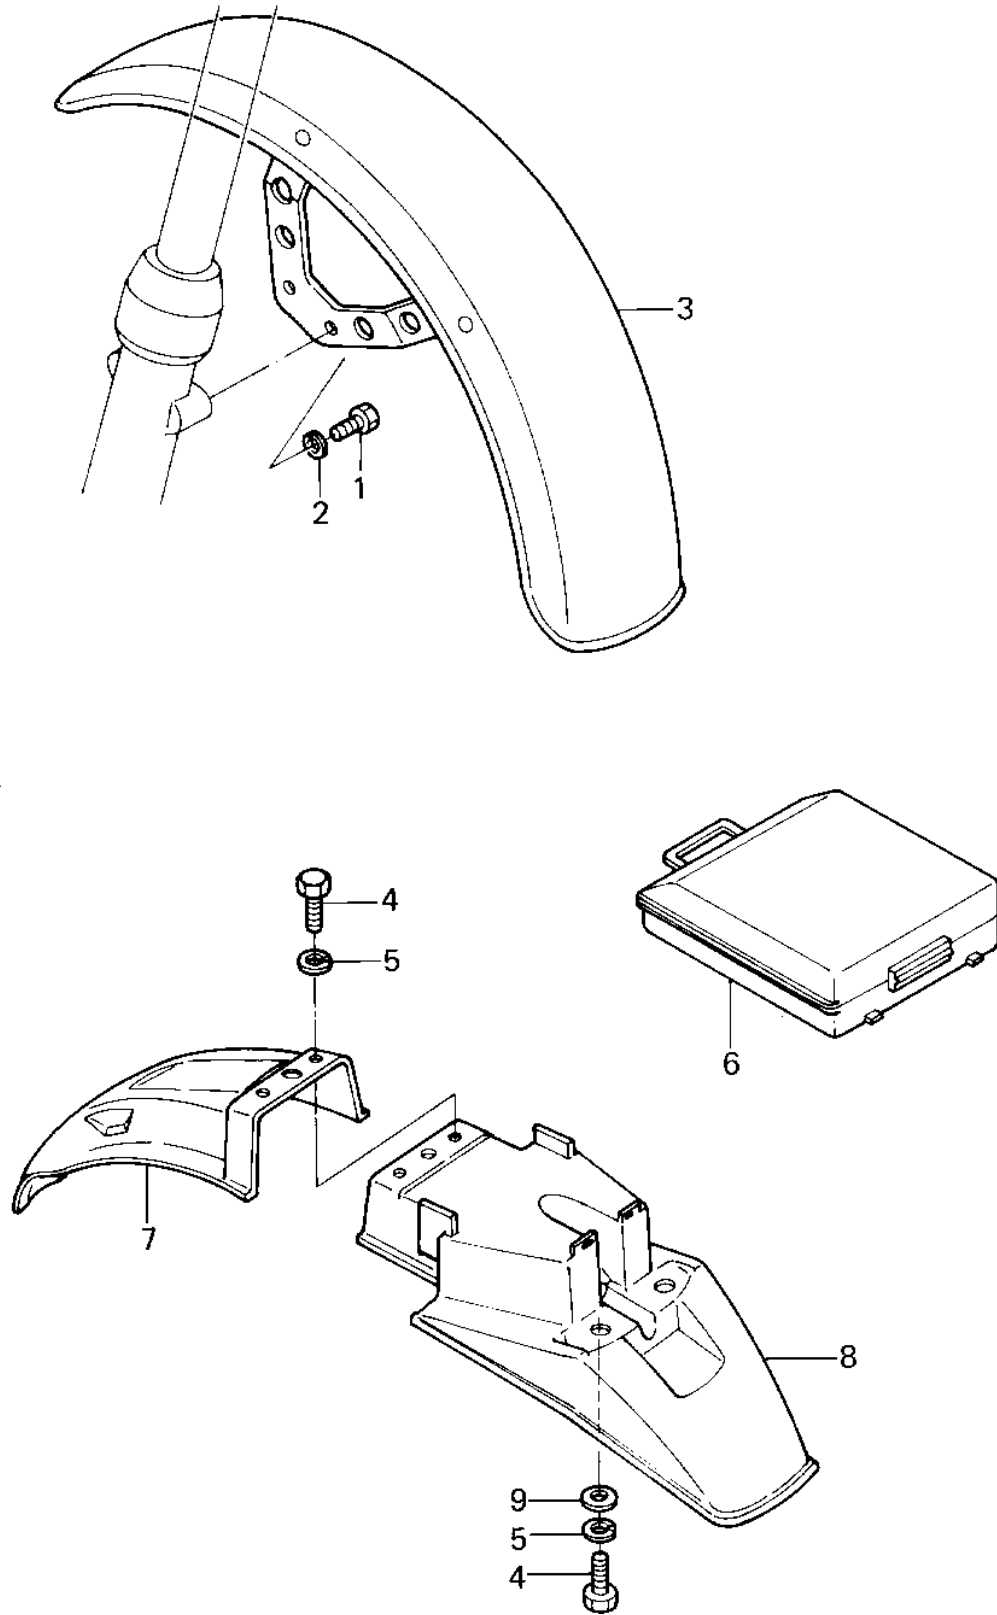

1981 KZ550-A2 PARTS DIAGRAM

FENDERS ('80-'81 A1/A2)

1981 KZ550-A2 PARTS LIST

FENDERS ('80-'81 A1/A2)

ITEM NAME	PART NUMBER	QUANTITY
BOLT-SMALL-UPSET,8X16 (Ref # 1)	115G0816	4
WASHER SPRING 8MM (Ref # 2)	461F0800	4
FENDER-FR,CR-PLATED (Ref # 3)	35004-1039	1
FENDER-FR,L.P.RED (Ref # 3)	35004-1023-D9	1
BOLT-UPSET (Ref # 4)	112G0618	4
WASHER SPRING 6MM (Ref # 5)	461F0600	4
CASE,MANUAL (Ref # 6)	32099-1004	1
FENDER-RR (Ref # 7)	35023-1027	1
FENDER-RR (Ref # 7)	35023-1027	1
FENDER-RR,BLACK (Ref # 8)	35023-1007-6Z	1
WASHER 6.5X20X1.6T (Ref # 9)	92022-125	2