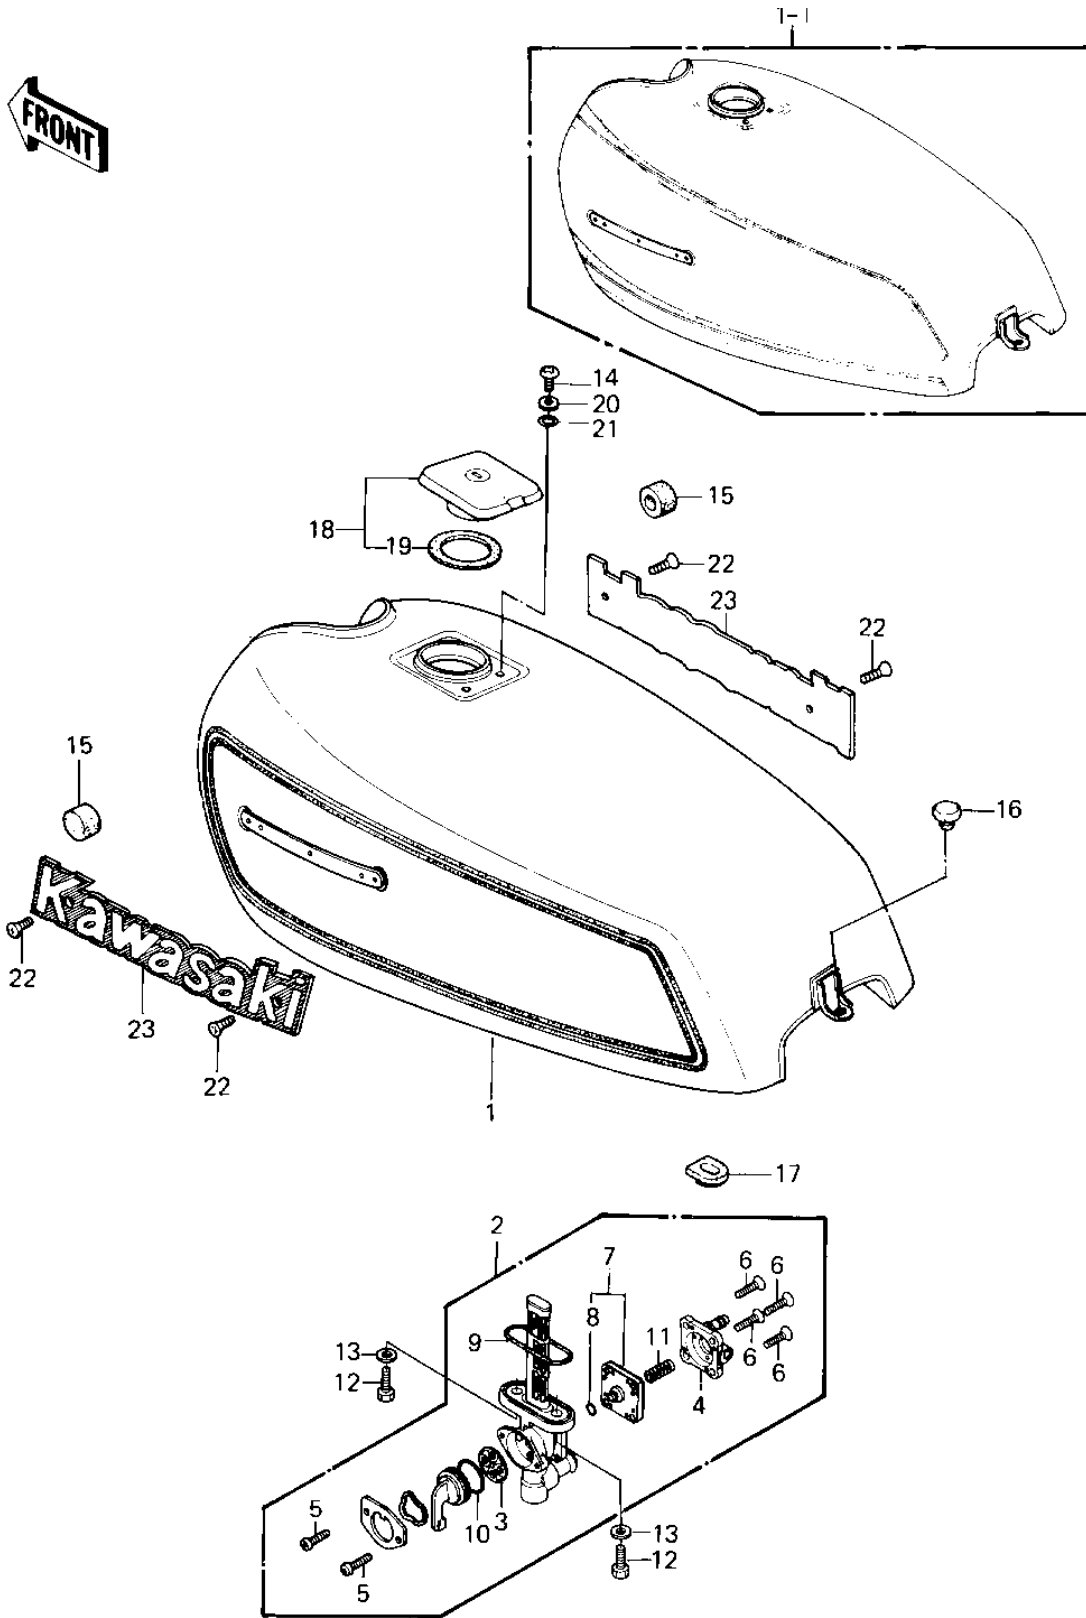

1980 KZ550-A1 PARTS DIAGRAM

FUEL TANK ('80-'81 A1/A2)

1980 KZ550-A1 PARTS LIST

FUEL TANK ('80-'81 A1/A2)

ITEM NAME	PART NUMBER	QUANTITY
TANK-FUEL,EBONY (Ref # 1)	51001-5065-8G	1
TANK-FUEL,EBONY (Ref # 1)	51001-5065-8G	1
TANK-FUEL,L.P.RED (Ref # 1-1)	51001-1054-D9	1
TAP ASSY,FUEL (Ref # 2)	51023-1030	1
GASKET,FUEL TAP (Ref # 3)	11009-1188	1
COVER ASSY,FUEL TAP (Ref # 4)	16146-1009	1
SCREW PAN HEAD 3X8 (Ref # 5)	220B0308	2
SCREW-CSK-CROS,4X14 (Ref # 6)	221B0414	4
DIAPHRAGM VALVE ASSY (Ref # 7)	43028-1021	1
"O" RING,4MM (Ref # 8)	670B1504	1
"O" RING (Ref # 9)	51039-003	1
"O" RING,FUEL TAP LEV (Ref # 10)	92055-1085	1
SPRING,DIAPHRAGM VALV (Ref # 11)	92081-1240	1
BOLT,6X20,FUEL TAP (Ref # 12)	92001-1091	2
WASHER-PLAIN (Ref # 13)	92022-183	2
SCREW PAN HEAD 5X10 (Ref # 14)	220B0510	2
DAMPER RUBBER-FL TANK (Ref # 15)	92075-101	2
DAMPER RUBBER (Ref # 16)	92075-281	1
DAMPER RUBBER FUEL TA (Ref # 17)	92075-295	1
CAP ASSY TANK (Ref # 18)	51048-1018	1
GASKET,FUEL TANK CAP (Ref # 19)	11009-1051	1
WASHER,PLAIN (Ref # 20)	92022-1038	2
"O" RING (Ref # 21)	92055-1023	2
SCREW-CSK-CROS (Ref # 22)	221C0306	4
EMBLEM,FUEL TANK (Ref # 23)	56014-1037	2
EMBLEM,FUEL TANK (Ref # 23)	56014-1043	2